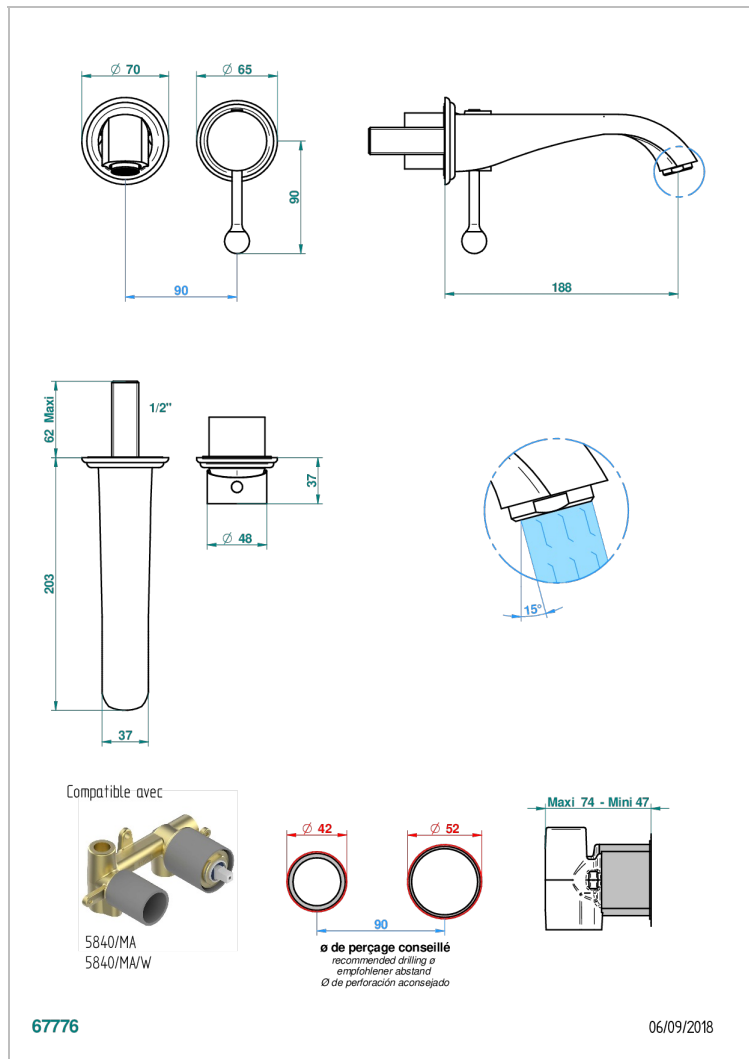

PETALE DE CRISTAL, ПРОЗРАЧНЫЙ ХРУСТАЛЬ

U6A-6541B

Trim only for Built-in basin mixer with spout (two x 1/2" inlets and one 1/2" outlet), without waste

ХАРАКТЕРИСТИКИ

- Pétale de Cristal, прозрачный хрусталь
- Trim only for Built-in basin mixer with spout (two x 1/2" inlets and one 1/2" outlet), without waste