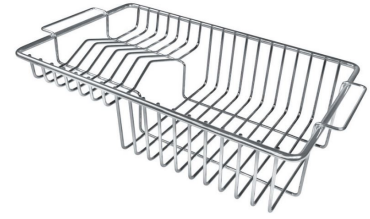

Iroko-wood chopping board with stainless steel colander 8644 042

Iroko-wood sliding chopping board 8644 041

Iroko-wood twin chopping board 8644 004

Stainless steel colander 8154 000

Stainless steel plate rack 8100 154

Stainless steel plate rack 8100 303

White basket 8612 100

White bowl 8153 100

Graters kit with ring-holder and food collection tray 8159 101

Stainless steel perforated tray 8151 000

Stainless steel plate rack 8100 201