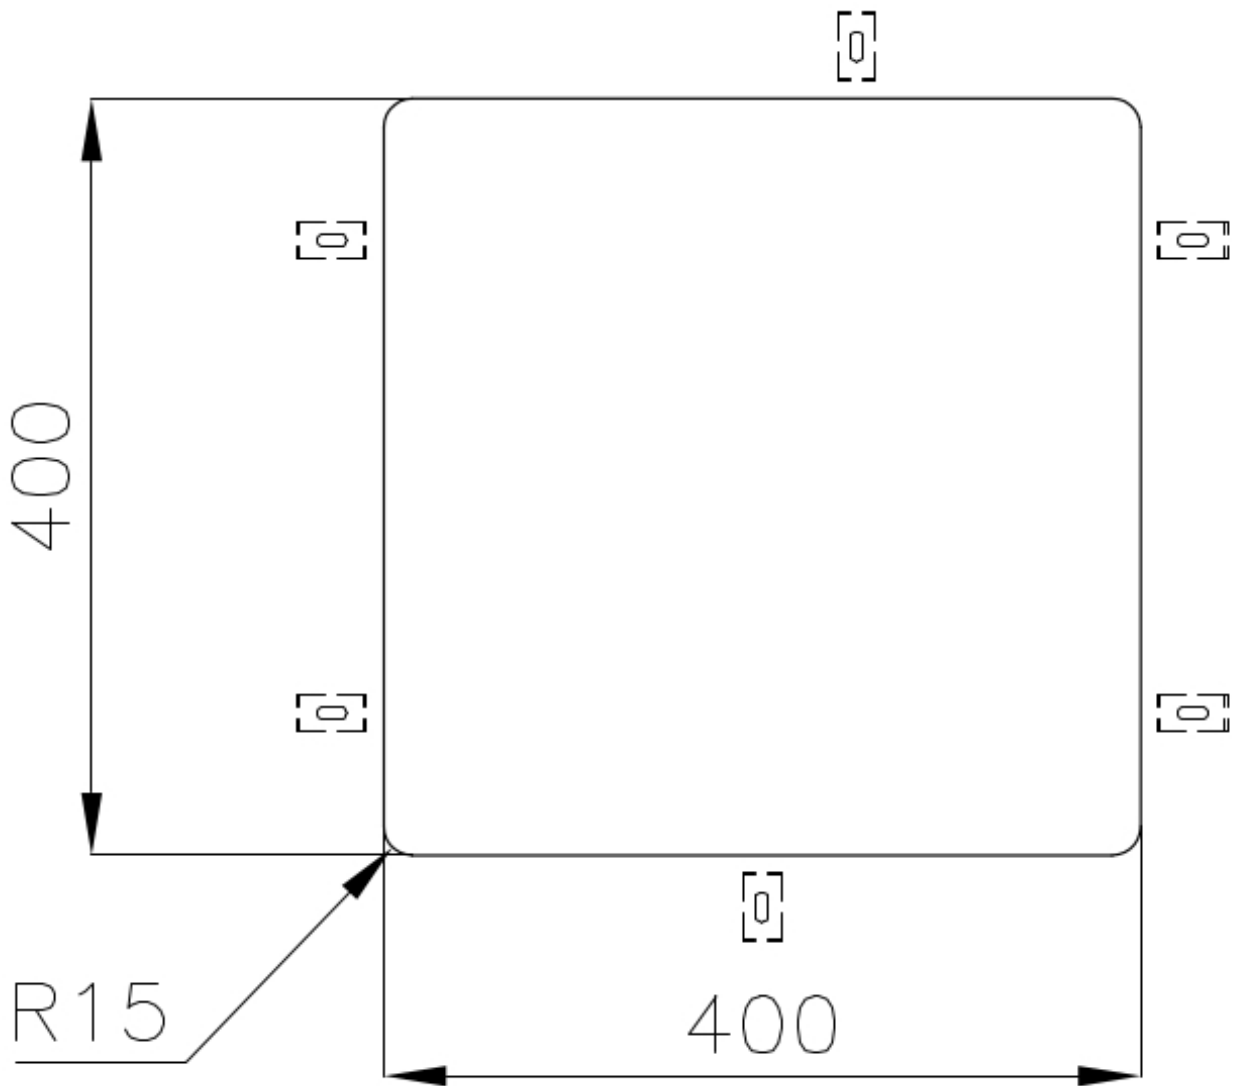

Cut out size
Dimensioni per foratura top

GALLERY