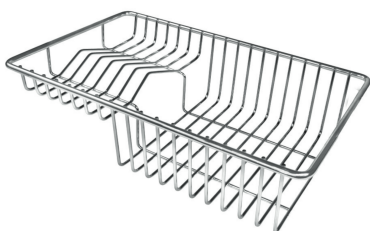

TECHNICAL DATA

Cut out size
Dimensioni per foratura top

GALLERY

OPTIONAL ACCESSORIES

Cestello inox 8612 000

Glass chopping board 8631 300

HPDE Chopping board 8657 001

HPDE Twin chopping board 8644 101

Iroko-wood chopping board with stainless steel colander 8644 042

Iroko-wood sliding chopping board 8644 041

Iroko-wood twin chopping board 8644 004

Stainless steel colander 8154 000

Stainless steel plate rack 8100 154

Stainless steel plate rack 8100 303

White basket 8612 100

White bowl 8153 100

Graters kit with ring-holder and food collection tray 8159 101

Stainless steel perforated tray 8151 000

Stainless steel plate rack 8100 201