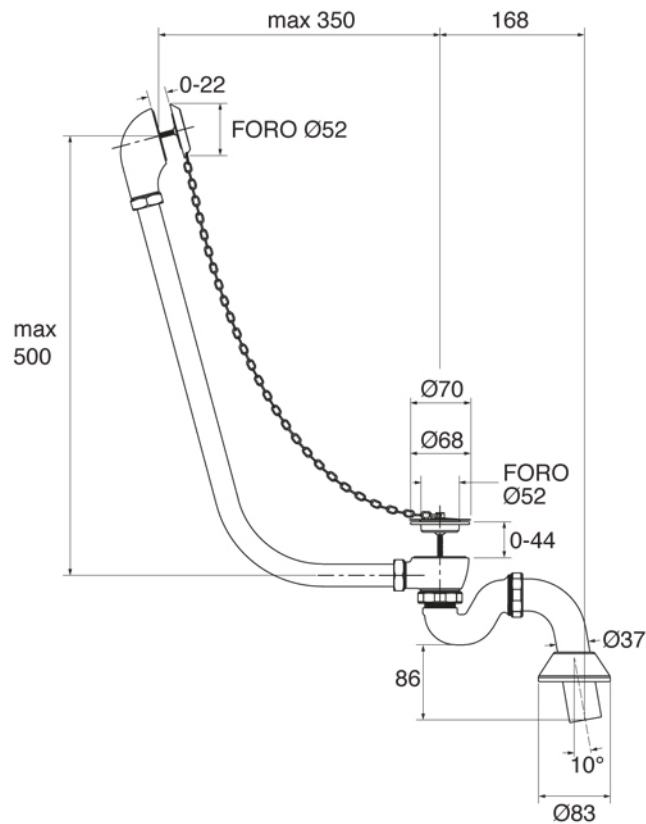

CAST IRON BATHTUB Collection	
Code	Description
9189	<p>Cast iron bathtub 1700x680 (Kg. 195 - Lt. 215) - Aluminium</p> <p>Without tap holes, external in Aluminium</p>

Verona - Italy
 tel. +39 045 8006917
 fax. +39 045 8020111
 gentry-home.com

CAST IRON BATHTUB Collection	
Code	Description
0190-C 0191-I/N/O/OR 0191-B/ND/R	<p>Exposed bath waste with drain stopper chain and overflow with exposed pipes for floor connector and siphon</p> <p>Chrome Incalux, Nickel, Dark Gold, Rose Gold Bronze, Dark Nickel, Copper</p>