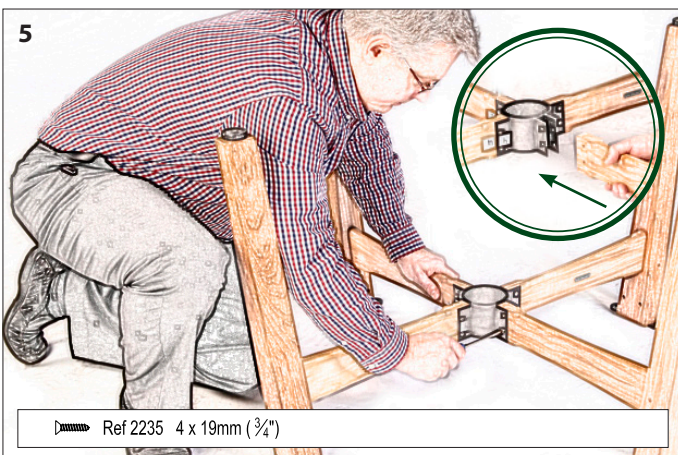

Monterey 100cm Square Table

2MT10.805

Barlow Tyrie Limited • www.teak.com

Monterey 100cm Square Table

2MT10.805

Barlow Tyrie Limited • www.teak.com