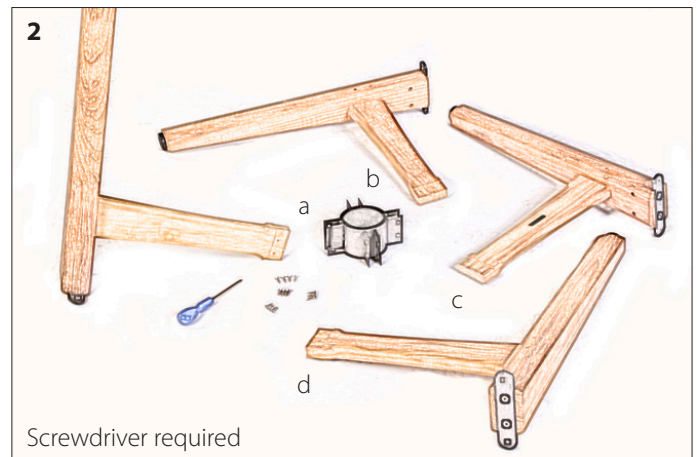

Monterey 100cm Square Table

2MT10.805

Barlow Tyrie Limited • www.teak.com

Monterey 100cm Square Table

2MT10.805

Barlow Tyrie Limited • www.teak.com