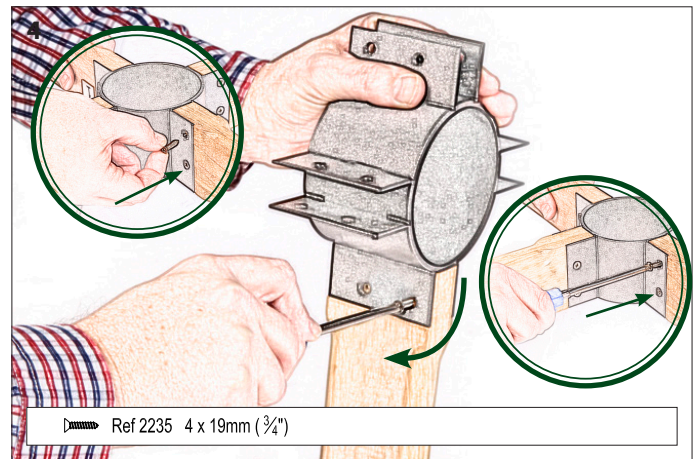

Monterey 100cm Square Table

2MT10.805

Barlow Tyrie Limited • www.teak.com

Monterey 100cm Square Table

2MT10.805

Barlow Tyrie Limited • www.teak.com