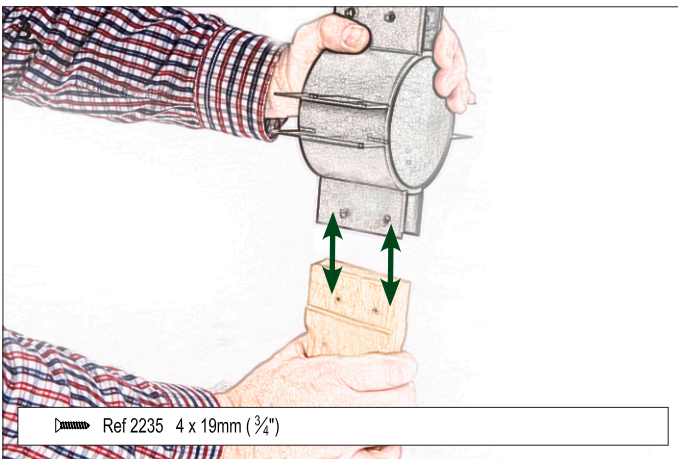

Monterey 100cm Square Table

2MT10.805

Barlow Tyrie Limited • www.teak.com

Monterey 100cm Square Table

2MT10.805

Barlow Tyrie Limited • www.teak.com