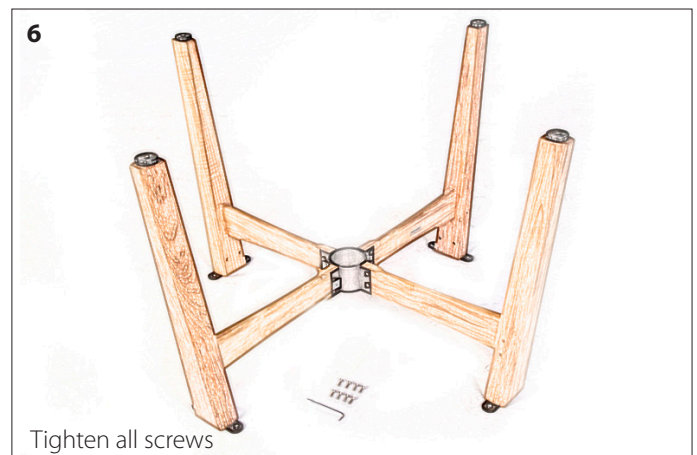

Monterey 100cm Square Table

2MT10.805

Barlow Tyrie Limited • www.teak.com

Monterey 100cm Square Table

2MT10.805

Barlow Tyrie Limited • www.teak.com