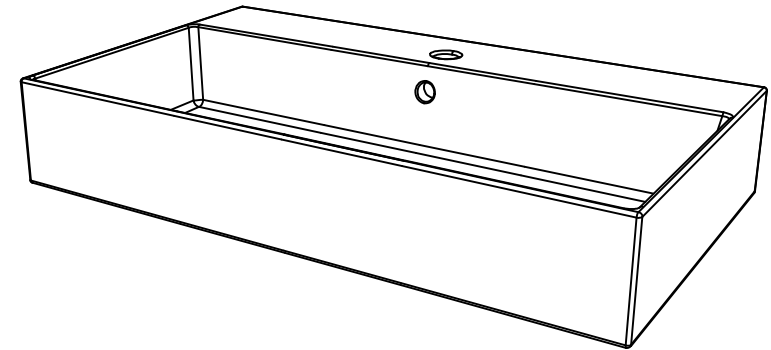

Lavabo Zenith bordo fino cm 80
 monoforo (senza foro, tre fori su richiesta)
 Zenith Washbasin cm 80 thin edge
 one hole (no hole, three holes, on request)

FRONT

LEFT

REAR

SECTION

TOP

Designation
 Lavabo Zenith bordo fino cm 80
 monoforo (senza foro, tre fori su richiesta)
 Zenith Washbasin cm 80 thin edge
 one hole (no hole, three holes, on request)

Scale
 1:10

cod. ZELAVBW80

This drawing including the respectedata may neither be duplicated nor modified nor altered without the consent of GSG Ceramic Design. The use of the data/technical drawings take place at users own risk and under exclusion of any liability of GSG Ceramic Design. The dimensions are not binding; products are subject to changes. Measurement shown may be subjected to small variations or are indicative.