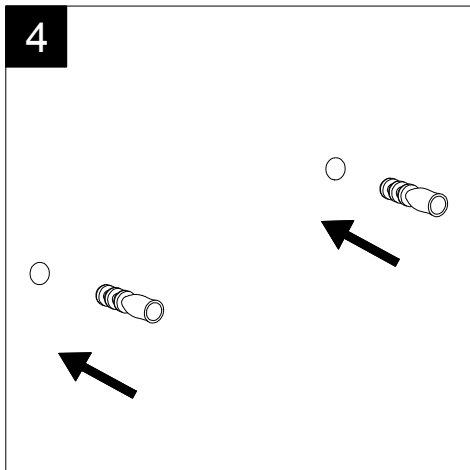

Lavabo Zenith bordo fino cm 80
 monoforo (senza foro, tre fori su richiesta)
 Zenith Washbasin cm 80 thin edge
 one hole (no hole, three holes, on request)

FRONT

LEFT

REAR

SECTION

TOP

Designation
 Lavabo Zenith bordo fino cm 80
 monoforo (senza foro, tre fori su richiesta)
 Zenith Washbasin cm 80 thin edge
 one hole (no hole, three holes, on request)

Scale
 1:10

cod. ZELAVBW80

This drawing including the respectedata may neither be duplicated nor modified nor altered without the consent of GSG Ceramic Design. The use of the data/technical drawings take place at users own risk and under exclusion of any liability of GSG Ceramic Design. The dimensions are not binding; products are subject to changes. Measurement shown may be subjected to small variations or are indicative.

Guida all'installazione dei lavabi sospesi con kit viti di fissaggio (cod. ACS60)

Serie: ZENITH - LIKE - TOUCH - TIME - FLUT - OZ - BRIO - SQUARE - QUAD - FLY - DUNIA

Installation guide for back to wall washbasins with fixing screws kit (cod. ACS60)

Series: ZENITH - LIKE - TOUCH - TIME - FLUT - OZ - BRIO - SQUARE - QUAD - FLY - DUNIA

①

Guida all'installazione dei lavabi sospesi con kit viti di fissaggio (cod. ACS60)

Serie: ZENITH - LIKE - TOUCH - TIME - FLUT - OZ - BRIO - SQUARE - QUAD - FLY - DUNIA