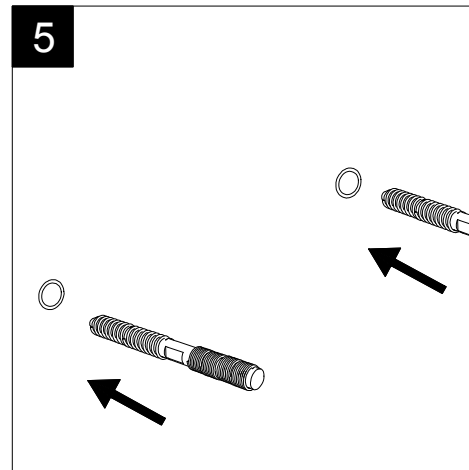

Lavabo Zenith bordo fino cm 80
 monoforo (senza foro, tre fori su richiesta)
 Zenith Washbasin cm 80 thin edge
 one hole (no hole, three holes, on request)

FRONT

LEFT

REAR

SECTION

TOP

Designation
 Lavabo Zenith bordo fino cm 80
 monoforo (senza foro, tre fori su richiesta)
 Zenith Washbasin cm 80 thin edge
 one hole (no hole, three holes, on request)

Scale
 1:10

cod. ZELAVBW80

This drawing including the respectedata may neither be duplicated nor modified nor altered without the consent of GSG Ceramic Design. The use of the data/technical drawings take place at users own risk and under exclusion of any liability of GSG Ceramic Design. The dimensions are not binding; products are subject to changes. Measurement shown may be subjected to small variations or are indicative.

Guida all'installazione dei lavabi sospesi con kit viti di fissaggio (cod. ACS60)

Serie: ZENITH - LIKE - TOUCH - TIME - FLUT - OZ - BRIO - SQUARE - QUAD - FLY - DUNIA

Installation guide for back to wall washbasins with fixing screws kit (cod. ACS60)

Series: ZENITH - LIKE - TOUCH - TIME - FLUT - OZ - BRIO - SQUARE - QUAD - FLY - DUNIA

①

Guida all'installazione dei lavabi sospesi con kit viti di fissaggio (cod. ACS60)

Serie: ZENITH - LIKE - TOUCH - TIME - FLUT - OZ - BRIO - SQUARE - QUAD - FLY - DUNIA