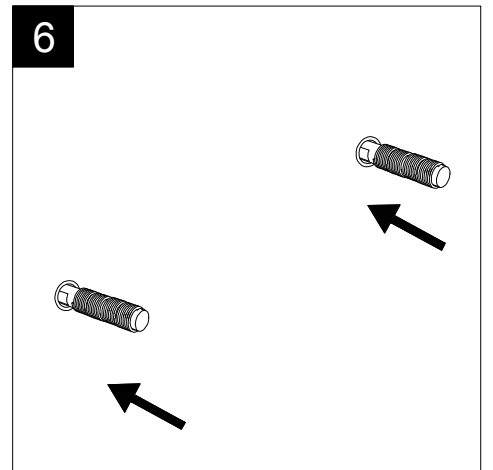

Lavabo Zenith bordo fino cm 80
 monoforo (senza foro, tre fori su richiesta)
 Zenith Washbasin cm 80 thin edge
 one hole (no hole, three holes, on request)

FRONT

LEFT

REAR

SECTION

TOP

Designation
 Lavabo Zenith bordo fino cm 80
 monoforo (senza foro, tre fori su richiesta)
 Zenith Washbasin cm 80 thin edge
 one hole (no hole, three holes, on request)

Scale
 1:10

cod. ZELAVBW80

This drawing including the respectedata may neither be duplicated nor modified nor altered without the consent of GSG Ceramic Design. The use of the data/technical drawings take place at users own risk and under exclusion of any liability of GSG Ceramic Design. The dimensions are not binding; products are subject to changes. Measurement shown may be subjected to small variations or are indicative.

Guida all'installazione dei lavabi sospesi con kit viti di fissaggio (cod. ACS60)

Serie: ZENITH - LIKE - TOUCH - TIME - FLUT - OZ - BRIO - SQUARE - QUAD - FLY - DUNIA

Installation guide for back to wall washbasins with fixing screws kit (cod. ACS60)

Series: ZENITH - LIKE - TOUCH - TIME - FLUT - OZ - BRIO - SQUARE - QUAD - FLY - DUNIA

①

Guida all'installazione dei lavabi sospesi con kit viti di fissaggio (cod. ACS60)

Serie: ZENITH - LIKE - TOUCH - TIME - FLUT - OZ - BRIO - SQUARE - QUAD - FLY - DUNIA