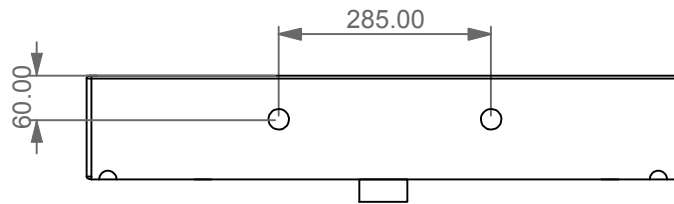

Lavabo Zenith bordo fino cm 80
 monoforo (senza foro, tre fori su richiesta)
 Zenith Washbasin cm 80 thin edge
 one hole (no hole, three holes, on request)

FRONT

LEFT

REAR

SECTION

TOP

Designation
 Lavabo Zenith bordo fino cm 80
 monoforo (senza foro, tre fori su richiesta)
 Zenith Washbasin cm 80 thin edge
 one hole (no hole, three holes, on request)

Scale
 1:10

cod. ZELAVBW80

This drawing including the respectedata may neither be duplicated nor modified nor altered without the consent of GSG Ceramic Design. The use of the data/technical drawings take place at users own risk and under exclusion of any liability of GSG Ceramic Design. The dimensions are not binding; products are subject to changes. Measurement shown may be subjected to small variations or are indicative.

Guida all'installazione dei lavabi sospesi con kit viti di fissaggio (cod. ACS60)

Serie: ZENITH - LIKE - TOUCH - TIME - FLUT - OZ - BRIO - SQUARE - QUAD - FLY - DUNIA

Installation guide for back to wall washbasins with fixing screws kit (cod. ACS60)