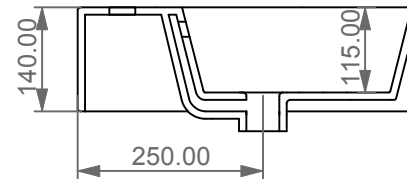

Lavabo Zenith bordo fino cm 80
 monoforo (senza foro, tre fori su richiesta)
 Zenith Washbasin cm 80 thin edge
 one hole (no hole, three holes, on request)

FRONT

LEFT

REAR

SECTION

TOP

Designation
 Lavabo Zenith bordo fino cm 80
 monoforo (senza foro, tre fori su richiesta)
 Zenith Washbasin cm 80 thin edge
 one hole (no hole, three holes, on request)

Scale
 1:10

cod. ZELAVBW80

This drawing including the respectedata may neither be duplicated nor modified nor altered without the consent of GSG Ceramic Design. The use of the data/technical drawings take place at users own risk and under exclusion of any liability of GSG Ceramic Design. The dimensions are not binding; products are subject to changes. Measurement shown may be subjected to small variations or are indicative.

Guida all'installazione dei lavabi sospesi con kit viti di fissaggio (cod. ACS60)

Serie: ZENITH - LIKE - TOUCH - TIME - FLUT - OZ - BRIO - SQUARE - QUAD - FLY - DUNIA

Installation guide for back to wall washbasins with fixing screws kit (cod. ACS60)