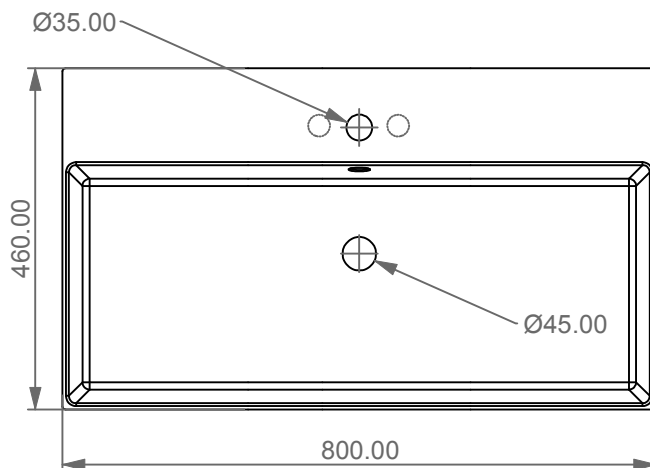

Lavabo Zenith bordo fino cm 80
 monoforo (senza foro, tre fori su richiesta)
 Zenith Washbasin cm 80 thin edge
 one hole (no hole, three holes, on request)

FRONT

LEFT

REAR

SECTION

TOP

Designation
 Lavabo Zenith bordo fino cm 80
 monoforo (senza foro, tre fori su richiesta)
 Zenith Washbasin cm 80 thin edge
 one hole (no hole, three holes, on request)

Scale
 1:10

cod. ZELAVBW80

This drawing including the respectedata may neither be duplicated nor modified nor altered without the consent of GSG Ceramic Design. The use of the data/technical drawings take place at users own risk and under exclusion of any liability of GSG Ceramic Design. The dimensions are not binding; products are subject to changes. Measurement shown may be subjected to small variations or are indicative.