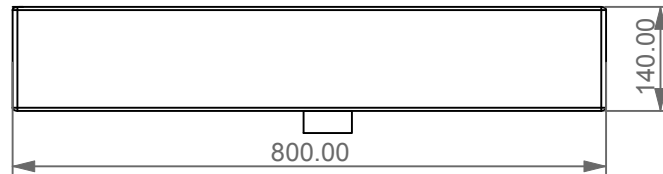

Lavabo Zenith bordo fino cm 80
 monoforo (senza foro, tre fori su richiesta)
 Zenith Washbasin cm 80 thin edge
 one hole (no hole, three holes, on request)

FRONT

LEFT

REAR

SECTION

TOP

Designation
 Lavabo Zenith bordo fino cm 80
 monoforo (senza foro, tre fori su richiesta)
 Zenith Washbasin cm 80 thin edge
 one hole (no hole, three holes, on request)

Scale
 1:10

cod. ZELAVBW80

This drawing including the respectedata may neither be duplicated nor modified nor altered without the consent of GSG Ceramic Design. The use of the data/technical drawings take place at users own risk and under exclusion of any liability of GSG Ceramic Design. The dimensions are not binding; products are subject to changes. Measurement shown may be subjected to small variations or are indicative.