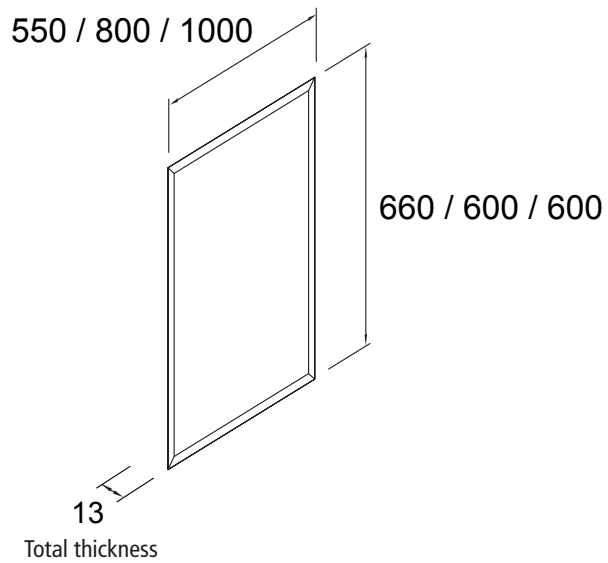

### Product Information

- Model GALIA 550: 550x660x5mm (Glass thickness = 5mm)
- Model GALIA 600: 600x800x5mm (Glass thickness = 5mm)
- Model GALIA 1000: 1000x600x5mm (Glass thickness = 5mm)

(The mirrors are served with wall hangers)

(model 600x800mm.)