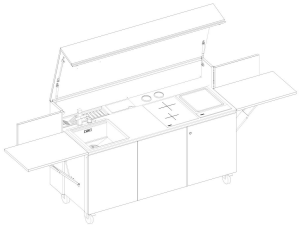

Finalmente Induction + teppan cooking station 7555 002

Outdoor

Code: 7555 002

DETAILS

Material Stainless steel AISI 316

Texture Satin

Dimensions (open) 327 x 78 x (h)178 cm

Dimensions (closed) 185 x 78 x (h)115 cm

Weight 295 Kg

GALLERY

OPTIONAL ACCESSORIES

Black grid 8100 600

Glass chopping board 8631 300

HPDE Twin chopping board 8644 101

Induction Pro - Cookware set - 8pcs 8210 008

Induction PRO - Grill pan 8212 000