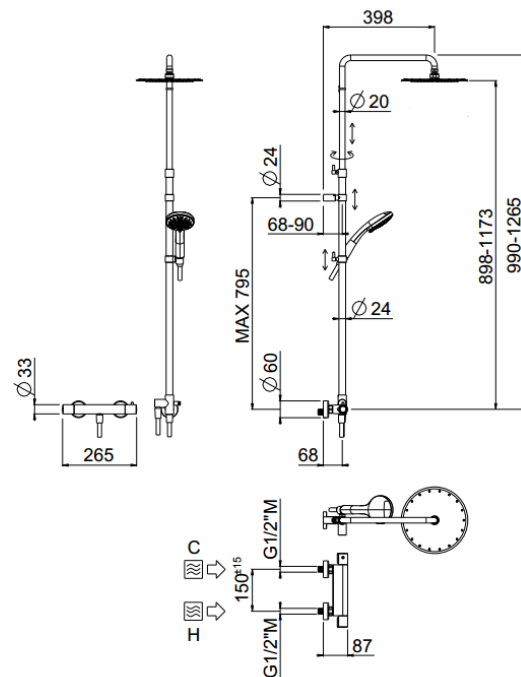

Rigoletto telescopic exposed

Rigoletto telescopic exposed, MySlim shower head
00-1934-N-CR

TECHNICAL INFORMATION

Bridge telescopic shower column with integrated diverter, turning bar with adjustable mounting. One way exposed thermostatic mixer with brass handles. Non-liming round ultra-thin shower head Ø240 in stainless steel. ABS non-liming 3 jets shower. Smooth double anti-torsion PVC flexible hose, cm 150. CHROME

Flow rate:
x rubinetto

PICTURE

SPARE PARTS

ORIC031
T°

ORIC021
vitone
screw down

FEATURES

rain jet

central jet

side jet

double anti-torsion

adjustable
telescopic shower
column

TECHNICAL DRAWING

FINISHINGS