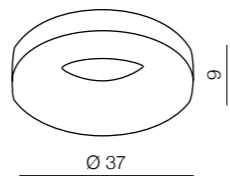

Ring

320

1 WHITE

3 CHROME

Ring B

AZ0336 (white)
T5 1x 40W
bulb included
metal/plastic

Ring C

AZ0586 (chrome)
T5 1x 40W
bulb included
metal/plastic