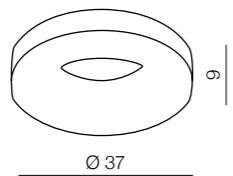

Ring

320

1 WHITE

3 CHROME

Ring B

AZ0336 (white)
T5 1x 40W
bulb included
metal/plastic

Ring C

AZ0586 (chrome)
T5 1x 40W
bulb included
metal/plastic