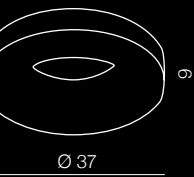

Ring LED

321

new

1 WHITE

2 SATIN NICKEL

3 CHROME

Ring LED LED

- 1 **AZ2945** (white)
- 2 **AZ2946** (satin)
- 3 **AZ2947** (chrome)