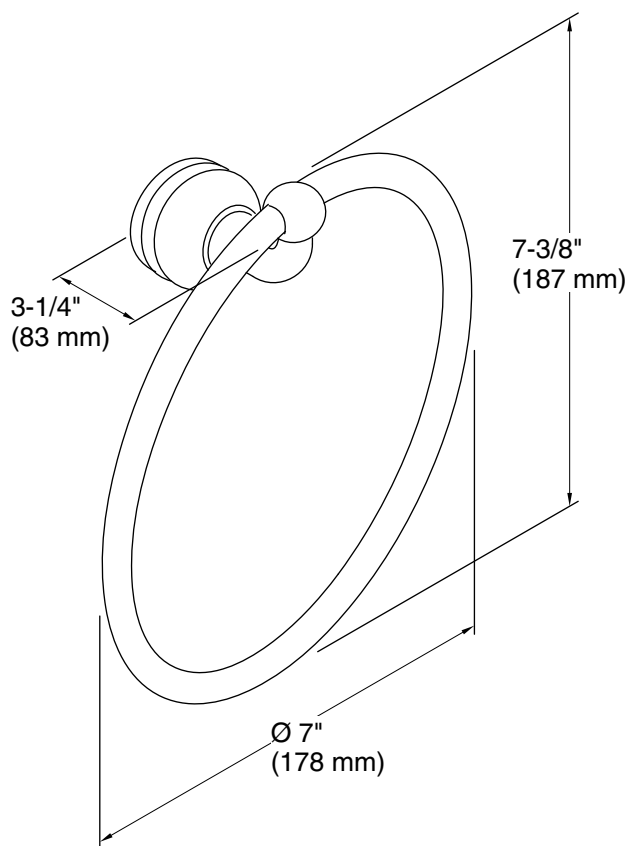

Technical Information

All product dimensions are nominal.

Material: Brass

Notes

Install this product according to the installation guide.

CAUTION: Risk of personal injury. Do not install these products in any area where they are likely to be used inadvertently as a grab bar or support bar. These products are not designed or intended for use as a grab bar or support bar.