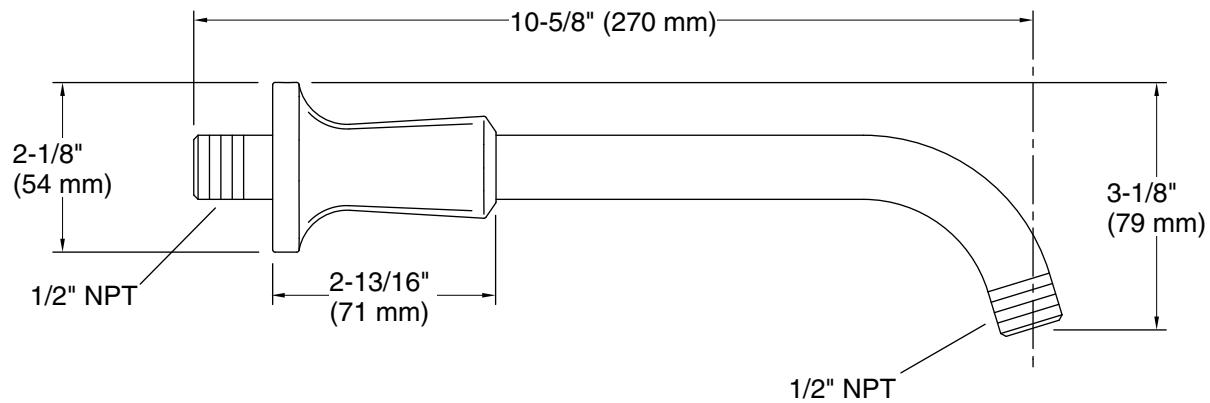

Features

- Arm features 10-5/8-inch reach.
- 1/2" NPT connection.
- Fluid design lines for ease of cleaning.
- For use with any KOHLER showerhead (sold separately).
- Coordinates with Margaux faucets and accessories.

Technical Information

All product dimensions are nominal.

Material: Brass

Notes

Measure your actual product for roughing-in details.