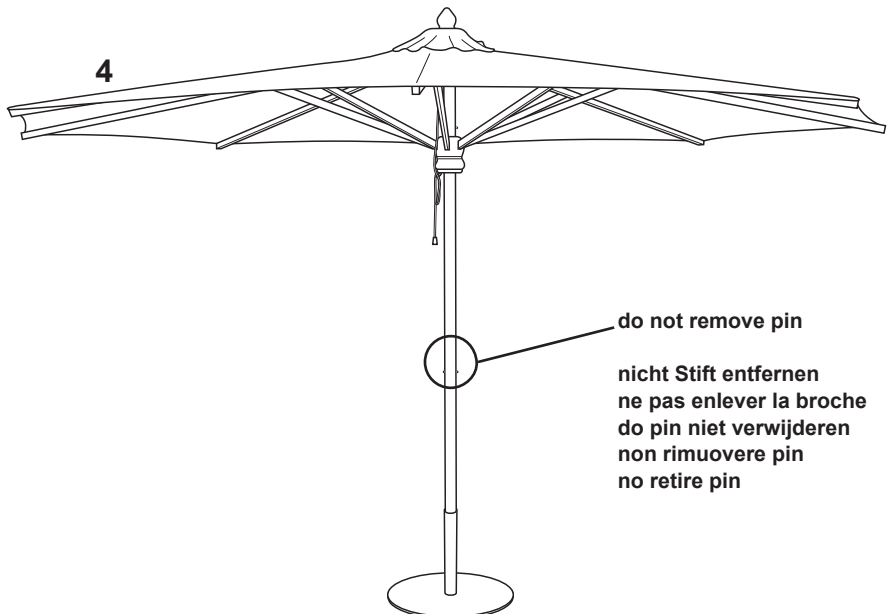

BarlowTyrie

**Telescopic Parasols
Opening and Closing Sequence**

= 4NA30S = 4SA35R = 4SA40C = 4NA35R = 4NA40C

1 To open

2

pull
ziehen
tirer
trek
tirare
halar

3

4

do not remove pin
nicht Stift entfernen
ne pas enlever la broche
do pin niet verwijderen
non rimuovere pin
no retire pin

BarlowTyrie

Telescopic Parasols Opening and Closing Sequence

= 4NA30S = 4SA35R = 4SA40C = 4NA35R = 4NA40C