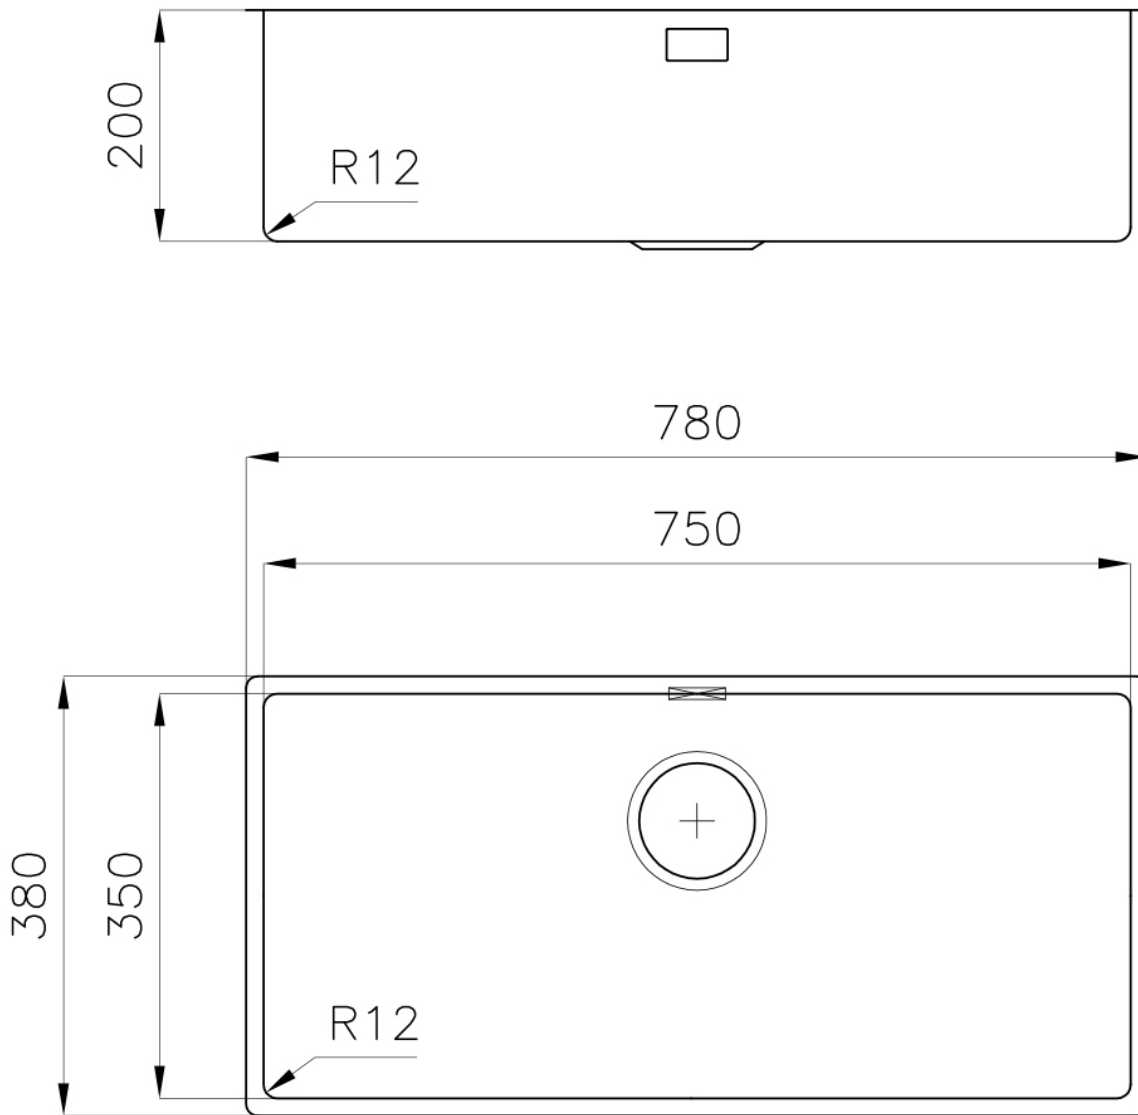

### DETAILS

Material	AISI 304 stainless steel
Texture	Foster brushed
Base	80 cm
Edge/Installation Type	Undermount
Dimensions	780x380 mm
Standard fittings	Fixing hooks, gasket, drain, overflow and siphon, boxed packing
Mixer holes	No standard holes
Built-in hole	View technical data sheet (for all Flush-mount / Top-mount models and Under-mount models)
Drainer	No

Width 75 cm

---

Bowl dimension 750x350mm

---

Number of bowls 1 bowl

---

Waste fitting 3,5" drain

---

---

**Small radius** Bowls with squared shapes with a modern design and an increased capacity, for a minimal aesthetics connected with an extreme practicity.

---

## TECHNICAL DATA

Cut out size – Dimensioni per foratura top