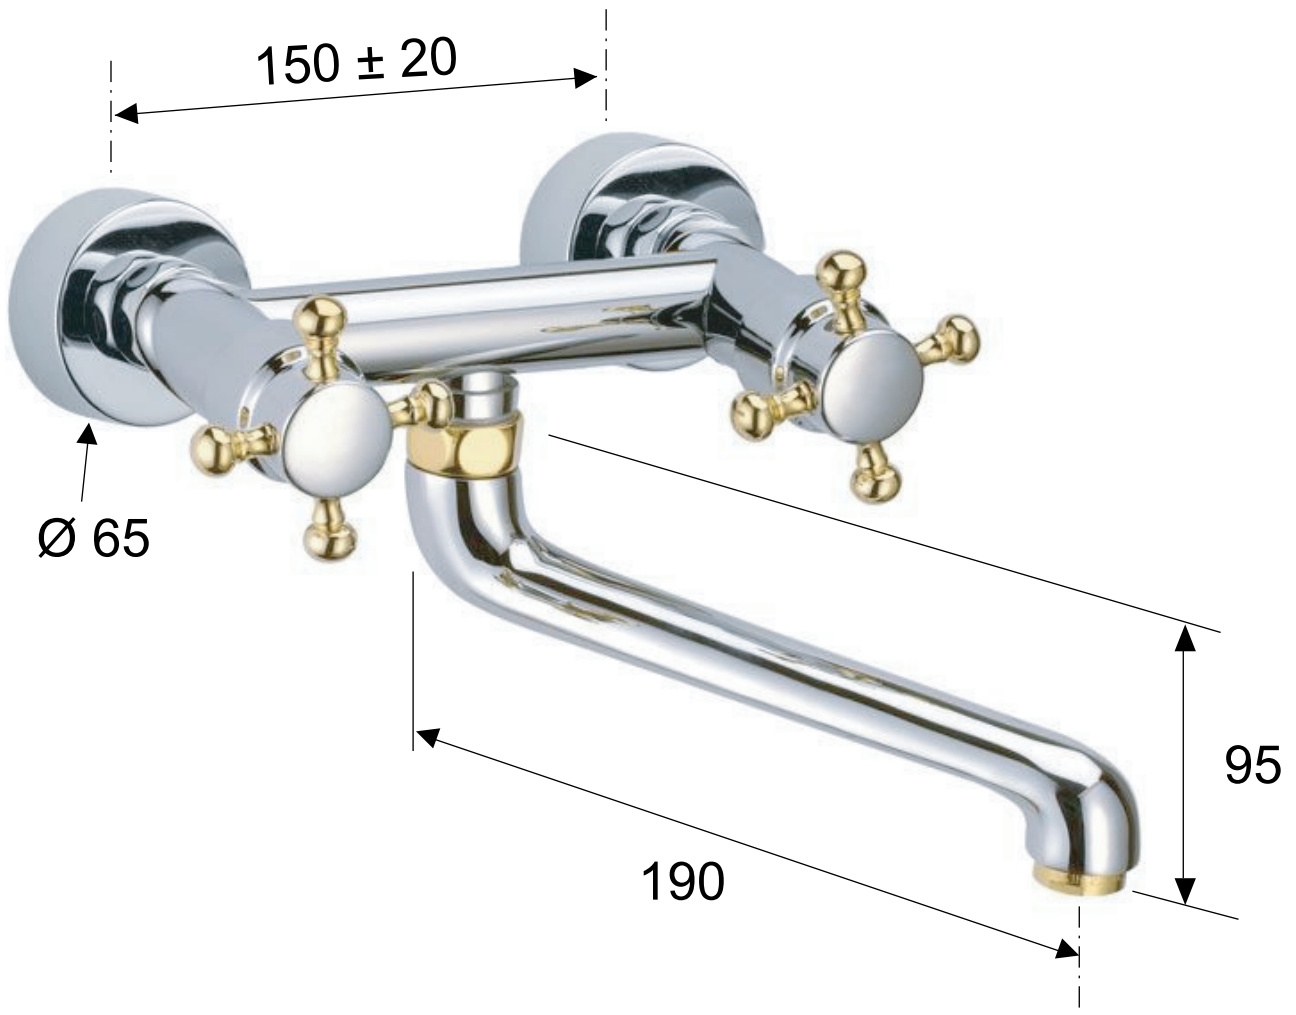

**DANIEL**

SCHEDA TECNICA TECHNICAL FEATURES

ART. COD.

**T7004 CRDO**

**MATERIALI / MATERIALS**

OTTONE CROMATO / CHROME PLATED BRASS

**CROMATURA / CHROME PLATING**

UNI EN 248