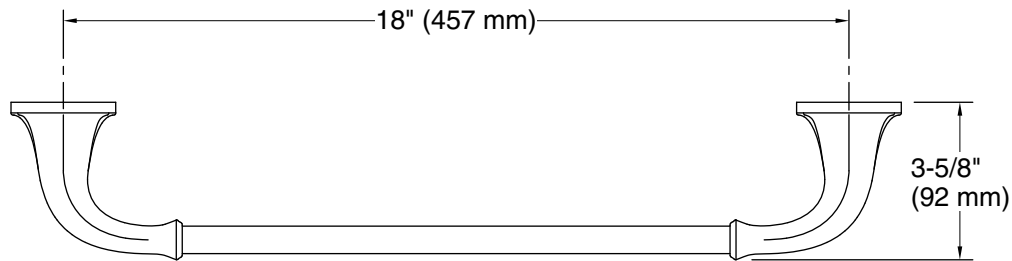

## Features

- 18" (457 mm) bar.
- Coordinates with transitional-style KOHLER® faucets and showering components.

## Technical Information

All product dimensions are nominal.

Installation Type: Wall-mount

Material: Zinc, Stainless Steel