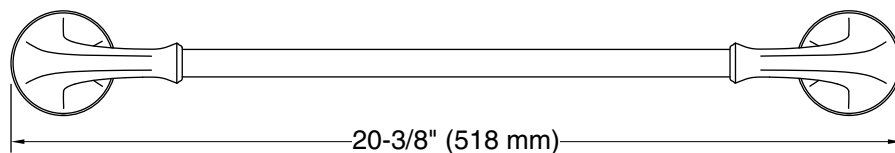

Technical Information

All product dimensions are nominal.

Installation Type: Wall-mount

Material: Zinc, Stainless Steel

Notes

Install this product according to the installation instructions.

CAUTION: Risk of personal injury. Do not install these products in any area where they are likely to be used inadvertently as a grab bar or support bar. These products are not designed or intended for use as a grab bar or support bar.