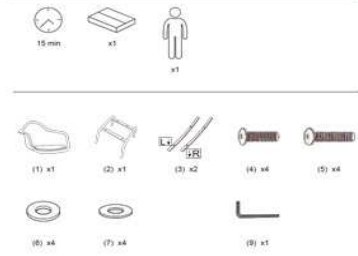

assembly instructions

4

CC0380

CC0380

3

packaging

units per lot	2		
cbm (m3) / gross weight (Kg)	0,1	/	7,15
n° of boxes	1		

box 1	1		
description	KENNA Rocking chair natural wood fabric light grey		
description box	FULL ITEM		
height x width x depth (cm)	52	x	62 x 62
cbm (m3) / gross weight (Kg) / net weight (Kg)	0,1	/	7,15 / 5,5

box 2			
description			
description box			
height x width x depth (cm)		x	x
cbm (m3) / gross weight (Kg) / net weight (Kg)		/	/