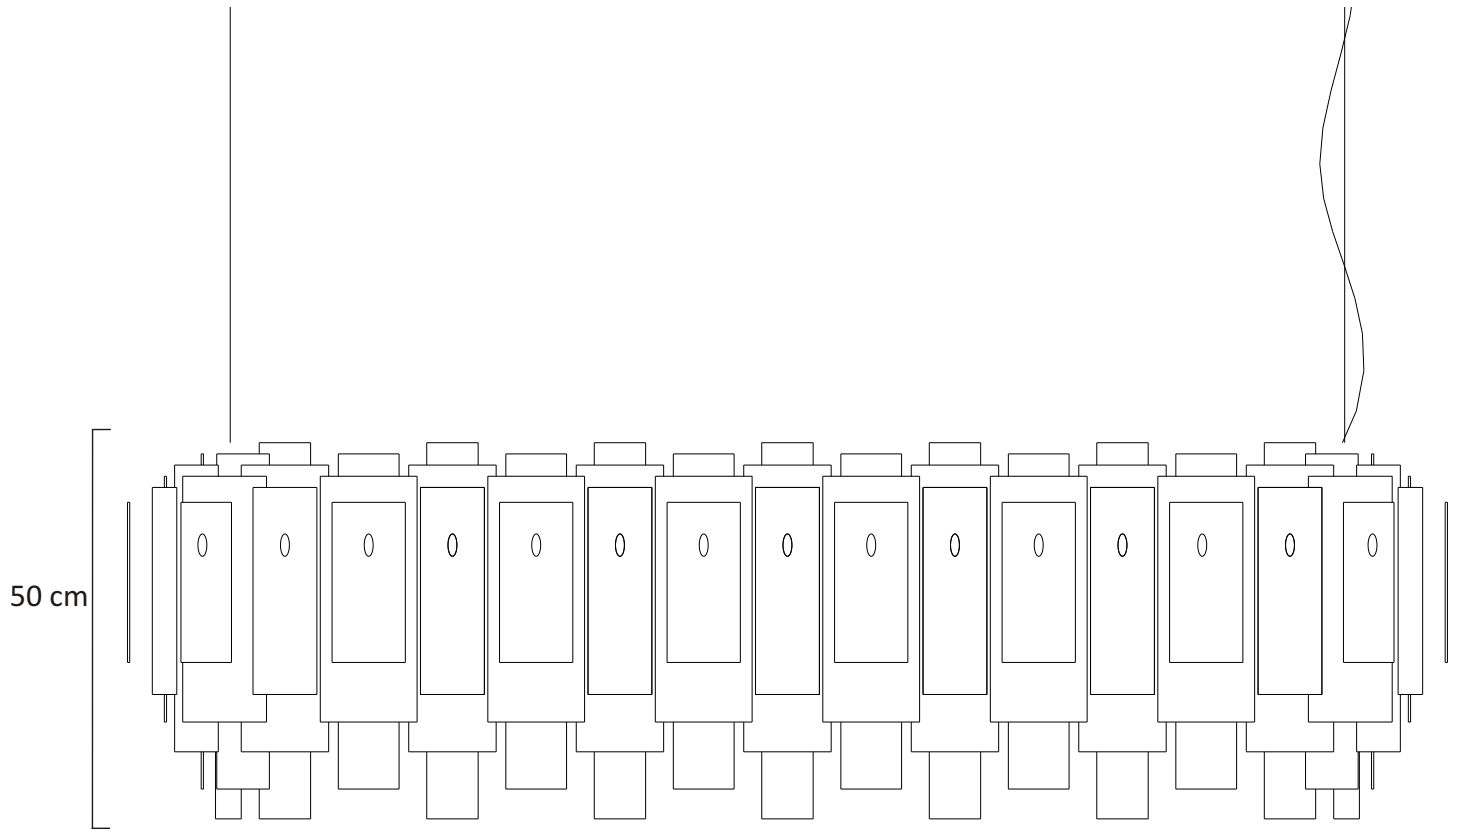

Soul

Ceiling Lamp

Materials

Acrylic

Colours

Catalogue Colours

Technical

CE E27 /Max. 21w EC (x 5)

Cable Lenght 2M (transparent)

Cleaning Instructions

Mood recommends the using of a feather duster to remove the dust particles. If a stain persists use a soft damp cloth to gently rub the stained area.

Do not use abrasive cloths or substances.

Продажа дизайнерской мебели,
света и аксессуаров
по всей России

8 (800) 000-136
hello@barcelonadesign.ru
www.barcelonadesign.ru

Main Dimensions

130 cm

50 cm