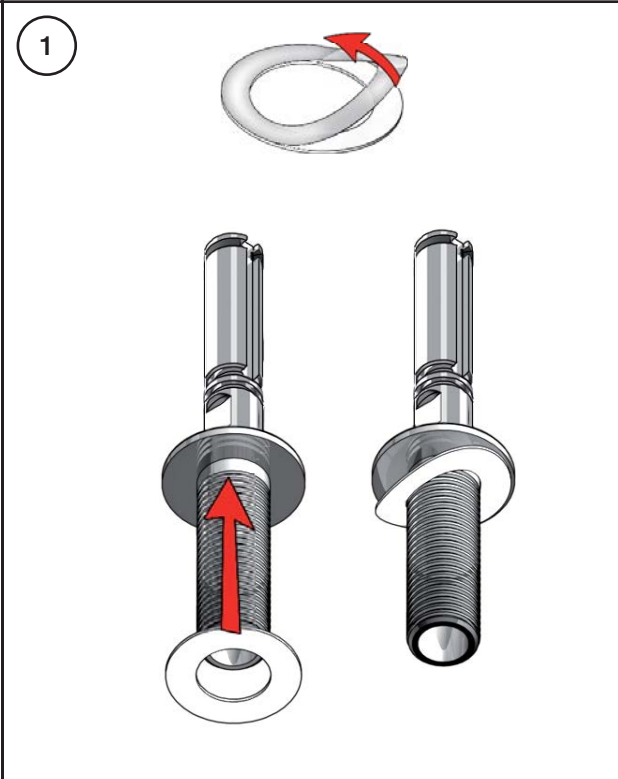

www.vola.com

vola

mnt\_090\_V3\_40999824

65 mm  
2 1/2"

1/2"

Ø40 mm  
Ø1 5/8"

VR17L9K: VR15P, VR16L9, VR17L  
 VR17LSK: VR15P, VR16LS, VR17L  
 VR17LXK: VR15P, VR16LX, VR17L  
 VR090L9: VR15P, VR16L9, VR17L, 2xVR18, 2xVR31, VR1902  
 VR437: VR98, 2xVR444, VR450, VR451