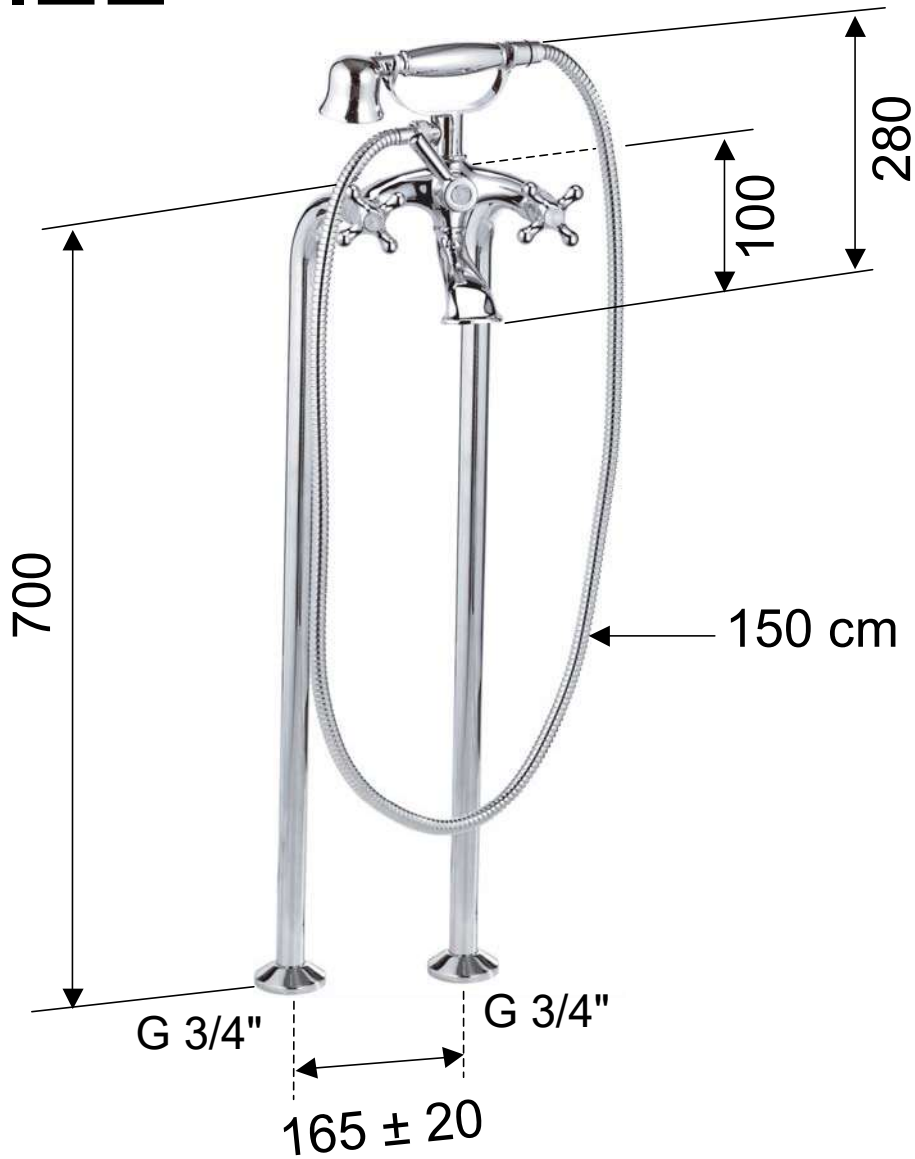

DANIEL

SCHEDA TECNICA TECHNICAL FEATURES

ART. COD.

V4101XL

MATERIALI / MATERIALS

OTTONE CROMATO / CHROME PLATED BRASS

CROMATURA / CHROME PLATING

UNI EN 248