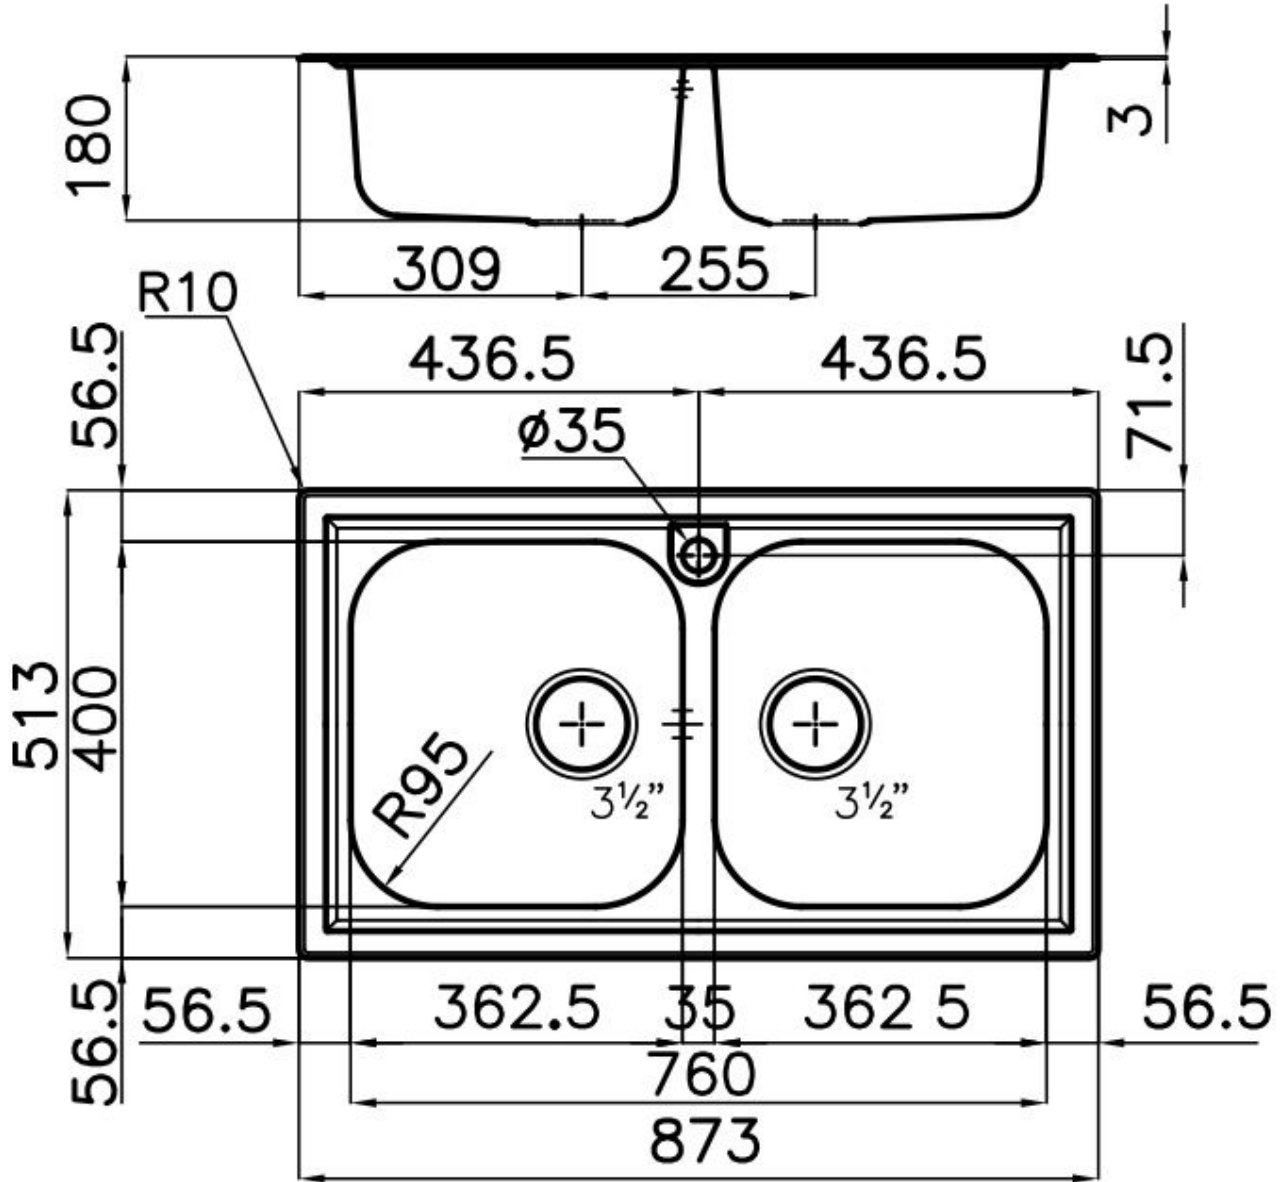

TECHNICAL DATA