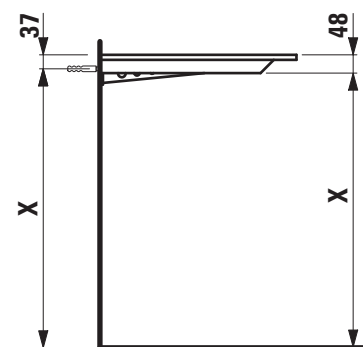

TECHNICAL DATA

Order no.	41105.0 / without cut out
Dimensions (WxHxD)	1578 x 13 (48) x 520 mm
Specification	Body – high-pressure laminate surface (HPL) - water resistant, high impact and scratch resistant without cut out with 3 mounting brackets max. load 150 kg
Weight	21,0 kg
Mounting acc. incl.	Installation set, order no. 49052.2 and mounting brackets, order no. 49052.3, 49052.4

Colours	100 – White matt 101 – Light walnut 103 – Dark elm
----------------	--

TECHNICAL DRAWINGS / S 1 : 20

X = The exact height must be set during installation.

Matrix for washtops 1580 mm

POSSIBLE COMBINATIONS WITH WASHBASINS INO, KARTELL BY LAUFEN, LAUFEN PRO, LAUFEN PRO S, LIVING CITY, LIVING SAPHIRKERAMIK, PALOMBA COLLECTION, VAL

Washtop 1580 mm				
Ceramic				
Ino				
ø1230.0 350x360 mm	✓	✓	✓	✓
ø1230.2 500x360 mm	✓	✓	✓	✓
ø1630.0 450x410 mm	✓	✓	✓	✓
ø1630.2 560x450 mm	✓	✓	✓	✓
ø1730.1 350x365 mm	✓	✓	✓	✓
ø1730.2 500x365 mm	✓	✓	✓	✓
Kartell by Laufen				
ø1533.1 460x460 mm	✓	✓	✓	✓
ø1033.4 600x460 mm	✓	✓	✓	✓
ø1033.5 600x460 mm	✓	✓	✓	✓
ø1033.8 900x460 mm	✓	✓	✓	
ø1033.9 900x460 mm	✓	✓	✓	
ø1233.1 420x420 mm	✓	✓	✓	✓
ø1233.2 750x350 mm	✓	✓	✓	
ø1333.2 1200x460 mm	✓	✓	✓	
Laufen Pro				
ø1296.2 420x420 mm	✓	✓	✓	✓
ø1296.4 520x390 mm	✓	✓	✓	✓
Laufen Pro S				
ø1295.2 550x380 mm	✓	✓	✓	
ø1295.3 600x380 mm	✓	✓	✓	
ø1695.2 600x400 mm	✓	✓	✓	✓

Washtop 1580 mm				
Ceramic				
Living City				
ø1143.0 450x380 mm	✓	✓	✓	✓
ø1143.1 500x425 mm	✓	✓	✓	✓
ø1143.2 600x425 mm	✓	✓	✓	✓
ø1743.2 500x460 mm	✓	✓	✓	✓
ø1743.4 600x460 mm	✓	✓	✓	✓
ø1743.7 800x470 mm	✓	✓	✓	
ø1843.8 1000x470 mm	✓	✓	✓	
Living SaphirKeramik				
ø1143.3 360x360 mm	✓	✓	✓	✓
ø1143.4 600x340 mm	✓	✓	✓	✓
ø1143.5 380x380 mm	✓	✓	✓	✓
Palomba Collection				
ø1680.1 900x420 mm	✓	✓	✓	
ø1680.2 520x380 mm	✓	✓	✓	✓
ø1680.3 600x400 mm	✓	✓	✓	✓
Val				
ø1228.1 500x400 mm	✓	✓	✓	✓
ø1228.2 550x360 mm	✓	✓	✓	✓
ø1628.0 450x420 mm	✓	✓	✓	✓
ø1628.2 550x420 mm	✓	✓	✓	✓
ø1628.3 600x420 mm	✓	✓	✓	✓
ø1628.4 650x420 mm	✓	✓	✓	✓
ø1728.1 550x360 mm	✓	✓	✓	✓