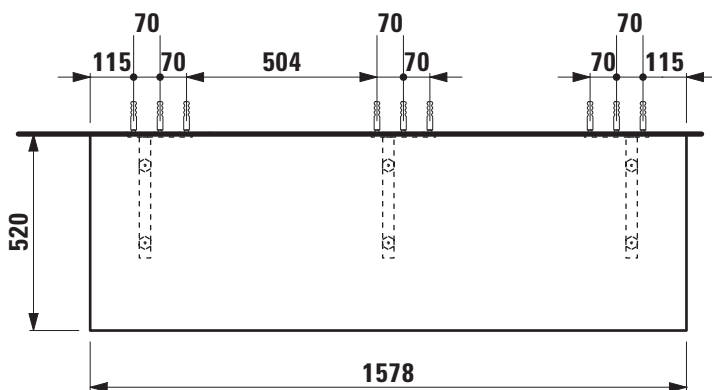

TECHNICAL DATA

Order no.	41105.0 / without cut out
Dimensions (WxHxD)	1578 x 13 (48) x 520 mm
Specification	Body – high-pressure laminate surface (HPL) - water resistant, high impact and scratch resistant without cut out with 3 mounting brackets max. load 150 kg
Weight	21,0 kg
Mounting acc. incl.	Installation set, order no. 49052.2 and mounting brackets, order no. 49052.3, 49052.4

Colours	100 – White matt 101 – Light walnut 103 – Dark elm
----------------	--

TECHNICAL DRAWINGS / S 1 : 20

X = The exact height must be set during installation.

Matrix for washtops 1580 mm

POSSIBLE COMBINATIONS WITH WASHBASINS INO, KARTELL BY LAUFEN, LAUFEN PRO, LAUFEN PRO S, LIVING CITY, LIVING SAPHIRKERAMIK, PALOMBA COLLECTION, VAL

Washtop 1580 mm				
Ceramic				
Ino				
ø1230.0 350x360 mm	✓	✓	✓	✓
ø1230.2 500x360 mm	✓	✓	✓	✓
ø1630.0 450x410 mm	✓	✓	✓	✓
ø1630.2 560x450 mm	✓	✓	✓	✓
ø1730.1 350x365 mm	✓	✓	✓	✓
ø1730.2 500x365 mm	✓	✓	✓	✓
Kartell by Laufen				
ø1533.1 460x460 mm	✓	✓	✓	✓
ø1033.4 600x460 mm	✓	✓	✓	✓
ø1033.5 600x460 mm	✓	✓	✓	✓
ø1033.8 900x460 mm	✓	✓	✓	
ø1033.9 900x460 mm	✓	✓	✓	
ø1233.1 420x420 mm	✓	✓	✓	✓
ø1233.2 750x350 mm	✓	✓	✓	
ø1333.2 1200x460 mm	✓	✓	✓	
Laufen Pro				
ø1296.2 420x420 mm	✓	✓	✓	✓
ø1296.4 520x390 mm	✓	✓	✓	✓
Laufen Pro S				
ø1295.2 550x380 mm	✓	✓	✓	
ø1295.3 600x380 mm	✓	✓	✓	
ø1695.2 600x400 mm	✓	✓	✓	✓

Washtop 1580 mm				
Ceramic				
Living City				
ø1143.0 450x380 mm	✓	✓	✓	✓
ø1143.1 500x425 mm	✓	✓	✓	✓
ø1143.2 600x425 mm	✓	✓	✓	✓
ø1743.2 500x460 mm	✓	✓	✓	✓
ø1743.4 600x460 mm	✓	✓	✓	✓
ø1743.7 800x470 mm	✓	✓	✓	
ø1843.8 1000x470 mm	✓	✓	✓	
Living SaphirKeramik				
ø1143.3 360x360 mm	✓	✓	✓	✓
ø1143.4 600x340 mm	✓	✓	✓	✓
ø1143.5 380x380 mm	✓	✓	✓	✓
Palomba Collection				
ø1680.1 900x420 mm	✓	✓	✓	
ø1680.2 520x380 mm	✓	✓	✓	✓
ø1680.3 600x400 mm	✓	✓	✓	✓
Val				
ø1228.1 500x400 mm	✓	✓	✓	✓
ø1228.2 550x360 mm	✓	✓	✓	✓
ø1628.0 450x420 mm	✓	✓	✓	✓
ø1628.2 550x420 mm	✓	✓	✓	✓
ø1628.3 600x420 mm	✓	✓	✓	✓
ø1628.4 650x420 mm	✓	✓	✓	✓
ø1728.1 550x360 mm	✓	✓	✓	✓