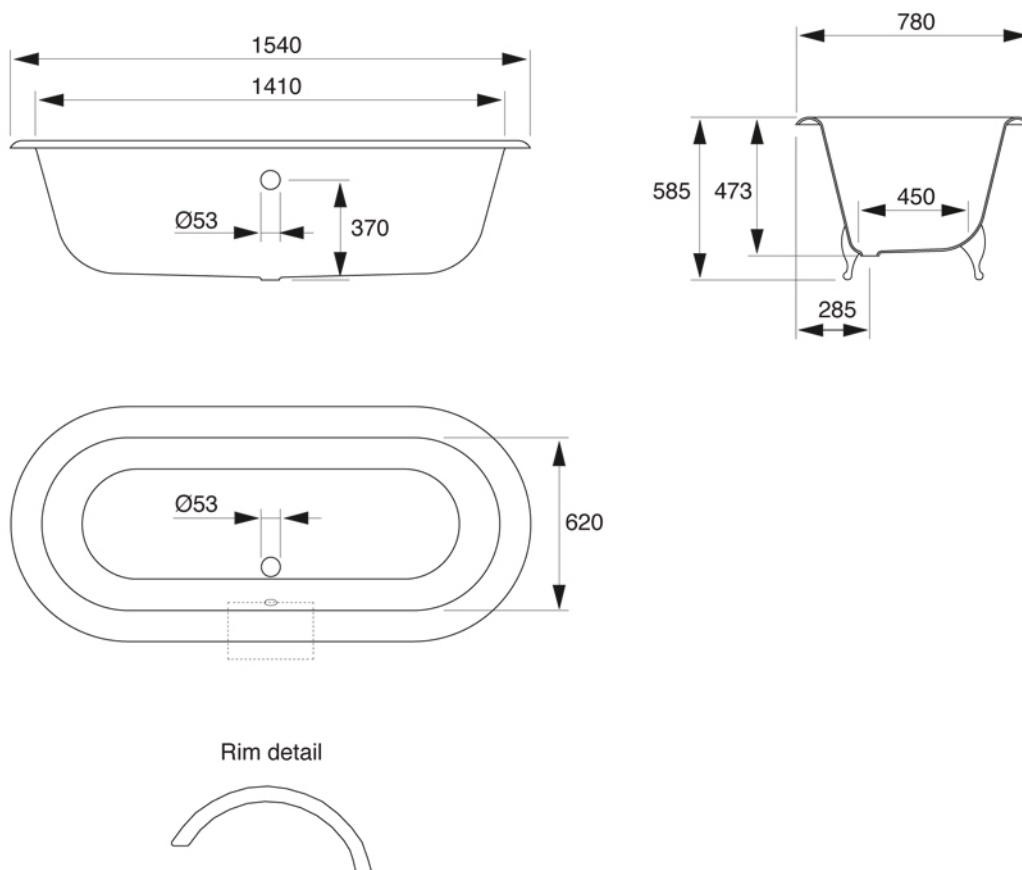

Feet model	A (mm)	B (mm)
Ball & Claw	1080	380
Flower	1030	330

CAST IRON BATHTUB Collection	
Code	Description
9153 9154	Cast iron bathtub 1700x780 (Kg. 129 - Lt. 190) Without taps holes, external unfinished With taps holes, external unfinished

Verona - Italy
tel. +39 045 8006917
fax. +39 045 8020111
gentry-home.com

CAST IRON BATHTUB Collection	
Code	Description
9130	Cast iron bathtub 1540x780
(kg. 113 - Lt. 170) Without taps holes, external unfinished
103	External painting External painting White
105	External painting RAL
106	Gold leaf decoration
107	Silver leaf decoration

Verona - Italy
 tel. +39 045 8006917
 fax. +39 045 8020111
 gentry-home.com

Ball and Claw

Flower

CAST IRON BATHTUB Collection	
Code	Description
9168 9171 9169-C 9170-I/N/O/OR 9170-B/ND/R	Ball&Claw cast iron feet Unfinished White Chrome Incalux, Nickel, Dark Gold, Rose Gold Bronze, Dark Nickel, Copper Flower cast iron feet Unfinished White Chrome Incalux, Nickel, Dark Gold, Rose Gold Bronze, Dark Nickel, Copper
9196 9199 9197-C 9198-I/N/O/OR 9198-B/ND/R	Ball&Claw cast iron feet Unfinished White Chrome Incalux, Nickel, Dark Gold, Rose Gold Bronze, Dark Nickel, Copper Flower cast iron feet Unfinished White Chrome Incalux, Nickel, Dark Gold, Rose Gold Bronze, Dark Nickel, Copper

Verona - Italy
 tel. +39 045 8006917
 fax. +39 045 8020111
 gentry-home.com

CAST IRON BATHTUB Collection	
Code	Description
0190-C 0191-I/N/O/OR 0191-B/ND/R	<p>Exposed bath waste with drain stopper chain and overflow with exposed pipes for floor connector and siphon</p> <p>Chrome Incalux, Nickel, Dark Gold, Rose Gold Bronze, Dark Nickel, Copper</p>