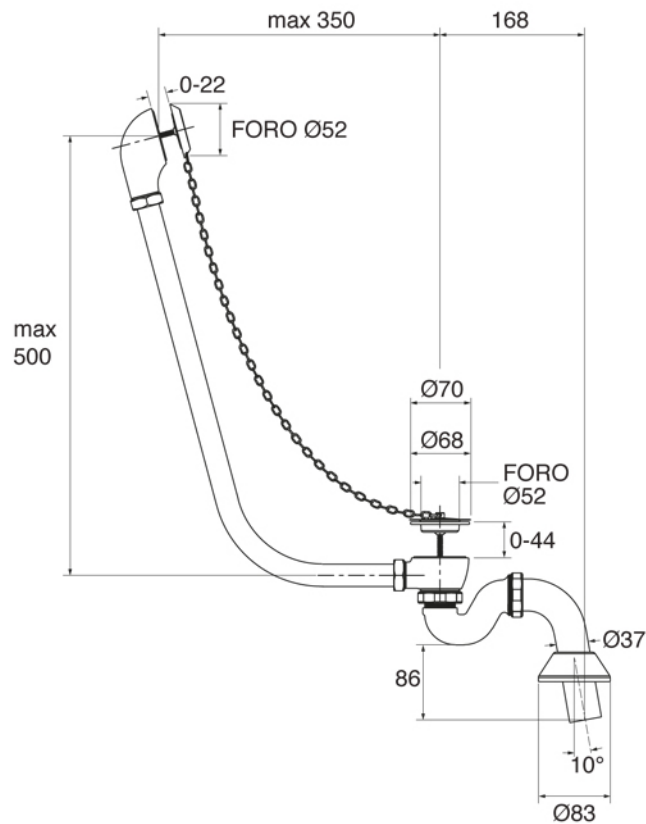

Feet model	A (mm)	B (mm)
Ball & Claw	1080	380
Flower	1030	330

CAST IRON BATHTUB Collection	
Code	Description
9153 9154	Cast iron bathtub 1700x780 (Kg. 129 - Lt. 190) Without taps holes, external unfinished With taps holes, external unfinished

Verona - Italy
tel. +39 045 8006917
fax. +39 045 8020111
gentry-home.com

CAST IRON BATHTUB Collection	
Code	Description
9130	Cast iron bathtub 1540x780
(kg. 113 - Lt. 170) Without taps holes, external unfinished
103	External painting External painting White
105	External painting RAL
106	Gold leaf decoration
107	Silver leaf decoration

Verona - Italy
 tel. +39 045 8006917
 fax. +39 045 8020111
 gentry-home.com

Ball and Claw

Flower

CAST IRON BATHTUB Collection	
Code	Description
9168 9171 9169-C 9170-I/N/O/OR 9170-B/ND/R	Ball&Claw cast iron feet Unfinished White Chrome Incalux, Nickel, Dark Gold, Rose Gold Bronze, Dark Nickel, Copper Flower cast iron feet Unfinished White Chrome Incalux, Nickel, Dark Gold, Rose Gold Bronze, Dark Nickel, Copper
9196 9199 9197-C 9198-I/N/O/OR 9198-B/ND/R	Ball&Claw cast iron feet Unfinished White Chrome Incalux, Nickel, Dark Gold, Rose Gold Bronze, Dark Nickel, Copper Flower cast iron feet Unfinished White Chrome Incalux, Nickel, Dark Gold, Rose Gold Bronze, Dark Nickel, Copper

Verona - Italy
 tel. +39 045 8006917
 fax. +39 045 8020111
 gentry-home.com

CAST IRON BATHTUB Collection	
Code	Description
0190-C 0191-I/N/O/OR 0191-B/ND/R	<p>Exposed bath waste with drain stopper chain and overflow with exposed pipes for floor connector and siphon</p> <p>Chrome Incalux, Nickel, Dark Gold, Rose Gold Bronze, Dark Nickel, Copper</p>