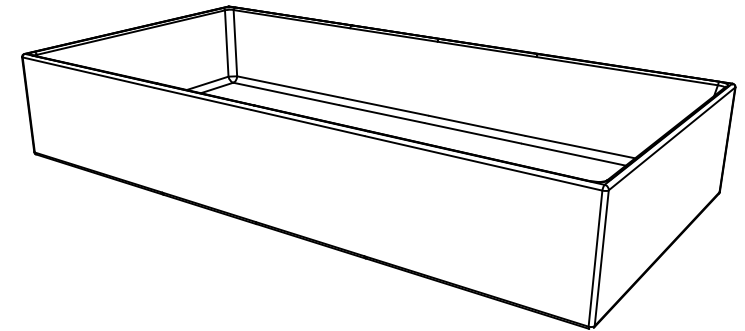

Lavabo Zenith bordo fino, cm 80
Zenith Washbasin cm 80 thin edge

FRONT

LEFT

SECTION

TOP

Designation Lavabo Zenith bordo fino, cm 80 Zenith Washbasin cm 80 thin edge	
Scale 1:10	
cod. ZELAVFS80	

This drawing including the respected data may neither be duplicated nor modified nor altered without the consent of GSG Ceramic Design. The use of the data/technical drawings take place at users own risk and under exclusion of any liability of GSG Ceramic Design. The dimensions are not binding; products are subject to changes. Measurement shown may be subjected to small variations or are indicative.

Guida all'installazione dei lavabi d'appoggio centro-piano.

Serie: EASY - ZENITH - LIKE - TOUCH - BOX - TIME - RING - FLUT

Installation guide for free standing countertop washbasins.

Series: EASY - ZENITH - LIKE - TOUCH - BOX - TIME - RING - FLUT