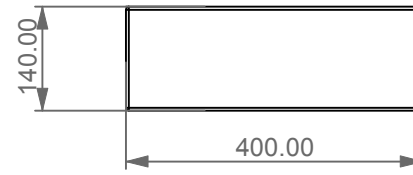

Lavabo Zenith bordo fino, cm 80
Zenith Washbasin cm 80 thin edge

FRONT

LEFT

SECTION

TOP

Designation Lavabo Zenith bordo fino, cm 80 Zenith Washbasin cm 80 thin edge	
Scale 1:10	
cod. ZELAVFS80	

This drawing including the respected data may neither be duplicated nor modified nor altered without the consent of GSG Ceramic Design. The use of the data/technical drawings take place at users own risk and under exclusion of any liability of GSG Ceramic Design. The dimensions are not binding; products are subject to changes. Measurement shown may be subjected to small variations or are indicative.

Guida all'installazione dei lavabi d'appoggio centro-piano.

Serie: EASY - ZENITH - LIKE - TOUCH - BOX - TIME - RING - FLUT

Installation guide for free standing countertop washbasins.

Series: EASY - ZENITH - LIKE - TOUCH - BOX - TIME - RING - FLUT