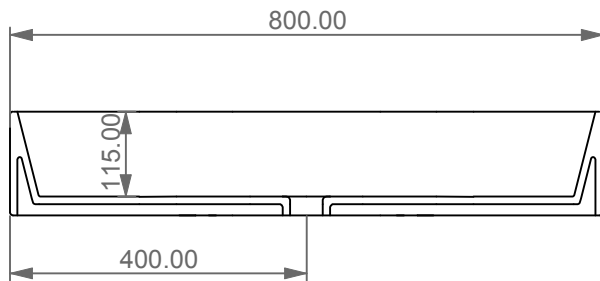

Lavabo Zenith bordo fino, cm 80
Zenith Washbasin cm 80 thin edge

FRONT

LEFT

SECTION

TOP

Designation Lavabo Zenith bordo fino, cm 80 Zenith Washbasin cm 80 thin edge	
Scale 1:10	
cod. ZELAVFS80	

This drawing including the respected data may neither be duplicated nor modified nor altered without the consent of GSG Ceramic Design. The use of the data/technical drawings take place at users own risk and under exclusion of any liability of GSG Ceramic Design. The dimensions are not binding; products are subject to changes. Measurement shown may be subjected to small variations or are indicative.

Guida all'installazione dei lavabi d'appoggio centro-piano.

Serie: EASY - ZENITH - LIKE - TOUCH - BOX - TIME - RING - FLUT

Installation guide for free standing countertop washbasins.

Series: EASY - ZENITH - LIKE - TOUCH - BOX - TIME - RING - FLUT