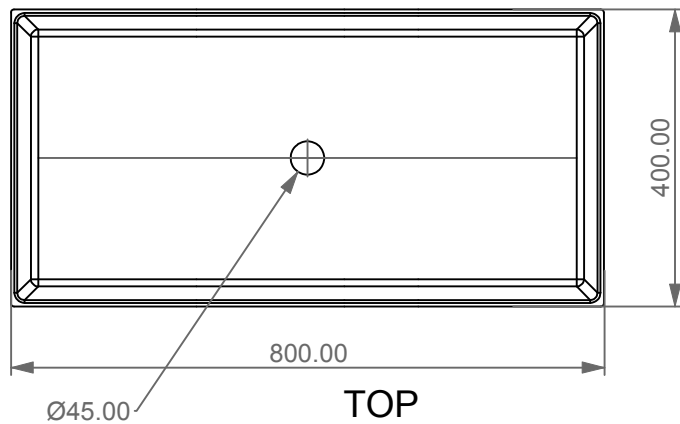

Lavabo Zenith bordo fino, cm 80
Zenith Washbasin cm 80 thin edge

FRONT

LEFT

SECTION

TOP

Designation Lavabo Zenith bordo fino, cm 80 Zenith Washbasin cm 80 thin edge	
Scale 1:10	
cod. ZELAVFS80	

This drawing including the respected data may neither be duplicated nor modified nor altered without the consent of GSG Ceramic Design. The use of the data/technical drawings take place at users own risk and under exclusion of any liability of GSG Ceramic Design. The dimensions are not binding; products are subject to changes. Measurement shown may be subjected to small variations or are indicative.

Guida all'installazione dei lavabi d'appoggio centro-piano.

Serie: EASY - ZENITH - LIKE - TOUCH - BOX - TIME - RING - FLUT

Installation guide for free standing countertop washbasins.

Series: EASY - ZENITH - LIKE - TOUCH - BOX - TIME - RING - FLUT