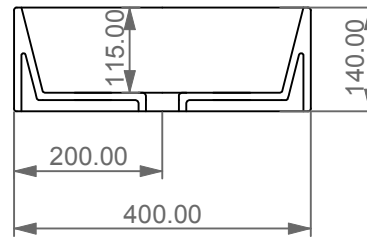

Lavabo Zenith bordo fino, cm 80
Zenith Washbasin cm 80 thin edge

FRONT

LEFT

SECTION

TOP

Designation Lavabo Zenith bordo fino, cm 80 Zenith Washbasin cm 80 thin edge	
Scale 1:10	
cod. ZELAVFS80	

This drawing including the respected data may neither be duplicated nor modified nor altered without the consent of GSG Ceramic Design. The use of the data/technical drawings take place at users own risk and under exclusion of any liability of GSG Ceramic Design. The dimensions are not binding; products are subject to changes. Measurement shown may be subjected to small variations or are indicative.

Guida all'installazione dei lavabi d'appoggio centro-piano.

Serie: EASY - ZENITH - LIKE - TOUCH - BOX - TIME - RING - FLUT

Installation guide for free standing countertop washbasins.

Series: EASY - ZENITH - LIKE - TOUCH - BOX - TIME - RING - FLUT