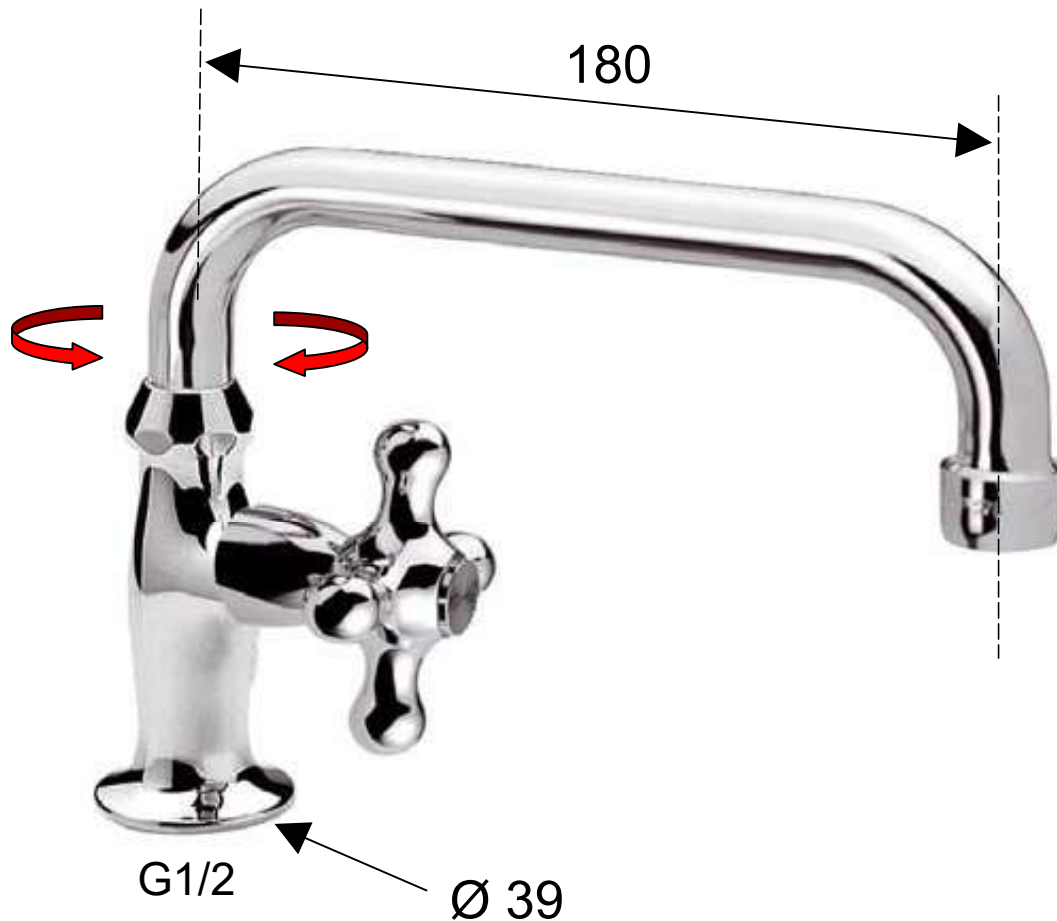

DANIEL

SCHEDA TECNICA TECHNICAL FEATURES

ART. COD.

V7250U

MATERIALI / MATERIALS

OTTONE CROMATO / CHROME PLATED BRASS

CROMATURA / CHROME PLATING

UNI EN 248