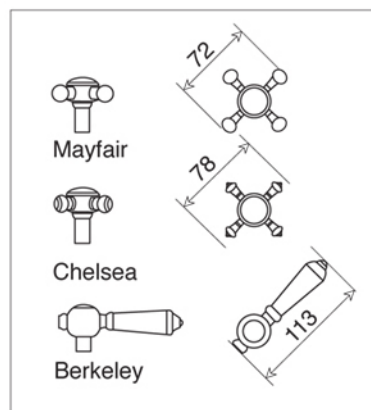

La versione Berkeley è 1/4 di giro con disco ceramico

BERKELEY Collection	
Code	Description
8347-C 8348-I/N/O/OR 8348-B/ND/R	Berkeley basin mixer center to center 2 tap holes (200 mm) White Chrome Incalux, Nickel, Dark Gold, Rose Gold Bronze, Dark Nickel, Copper
8347B-C 8348B-I/N/O/OR 8348B-B/ND/R	Black Chrome Incalux, Nickel, Dark Gold, Rose Gold Bronze, Dark Nickel, Copper

Verona - Italy
 tel. +39 045 8006917
 fax. +39 045 8020111
 gentry-home.com

La versione Berkeley è 1/4 di giro con disco ceramico

BERKELEY Collection	
Code	Description
8349-C 8350-I/N/O/OR 8350-B/ND/R	Berkeley basin mixer center to center (150 mm) White Chrome Incalux, Nickel, Dark Gold, Rose Gold Bronze, Dark Nickel, Copper
8349B-C 8350B-I/N/O/OR 8350B-B/ND/R	Black Chrome Incalux, Nickel, Dark Gold, Rose Gold Bronze, Dark Nickel, Copper

Verona - Italy
tel. +39 045 8006917
fax. +39 045 8020111
gentry-home.com

BERKELEY Collection	
Code	Description
8051-C 8052-I/N/O/OR 8052-B/ND/R	<p>Basin waste with plug, chain and stopper 3 tap holes</p> <p>Chrome Incalux, Nickel, Dark Gold, Rose Gold Bronze, Dark Nickel, Copper</p> <p>Basin waste with plug, chain and stopper 2 tap holes</p> <p>Chrome Incalux, Nickel, Dark Gold, Rose Gold Bronze, Dark Nickel, Copper</p>
8074-C 8075-I/N/O/OR 8075-B/ND/R	<p>Chrome Incalux, Nickel, Dark Gold, Rose Gold Bronze, Dark Nickel, Copper</p>