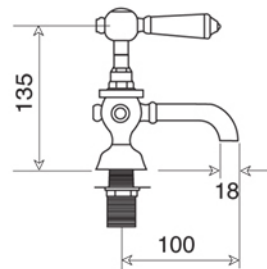

La versione Berkeley è 1/4 di giro con disco ceramico

BERKELEY Collection	
Code	Description
8347-C 8348-I/N/O/OR 8348-B/ND/R	Berkeley basin mixer center to center 2 tap holes (200 mm) White Chrome Incalux, Nickel, Dark Gold, Rose Gold Bronze, Dark Nickel, Copper
8347B-C 8348B-I/N/O/OR 8348B-B/ND/R	Black Chrome Incalux, Nickel, Dark Gold, Rose Gold Bronze, Dark Nickel, Copper

Verona - Italy
 tel. +39 045 8006917
 fax. +39 045 8020111
 gentry-home.com

La versione Berkeley è 1/4 di giro con disco ceramico

BERKELEY Collection	
Code	Description
8349-C 8350-I/N/O/OR 8350-B/ND/R	Berkeley basin mixer center to center (150 mm) White Chrome Incalux, Nickel, Dark Gold, Rose Gold Bronze, Dark Nickel, Copper
8349B-C 8350B-I/N/O/OR 8350B-B/ND/R	Black Chrome Incalux, Nickel, Dark Gold, Rose Gold Bronze, Dark Nickel, Copper

Verona - Italy
tel. +39 045 8006917
fax. +39 045 8020111
gentry-home.com

BERKELEY Collection	
Code	Description
8051-C 8052-I/N/O/OR 8052-B/ND/R	<p>Basin waste with plug, chain and stopper 3 tap holes</p> <p>Chrome Incalux, Nickel, Dark Gold, Rose Gold Bronze, Dark Nickel, Copper</p> <p>Basin waste with plug, chain and stopper 2 tap holes</p> <p>Chrome Incalux, Nickel, Dark Gold, Rose Gold Bronze, Dark Nickel, Copper</p>
8074-C 8075-I/N/O/OR 8075-B/ND/R	<p>Chrome Incalux, Nickel, Dark Gold, Rose Gold Bronze, Dark Nickel, Copper</p>