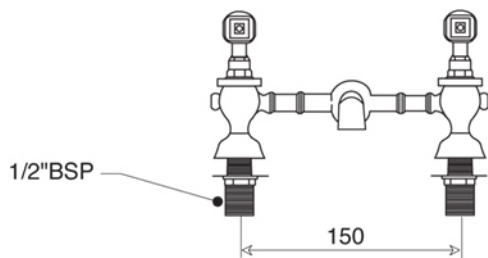

La versione Berkeley è 1/4 di giro con disco ceramico

BERKELEY Collection	
Code	Description
8347-C 8348-I/N/O/OR 8348-B/ND/R	Berkeley basin mixer center to center 2 tap holes (200 mm) White Chrome Incalux, Nickel, Dark Gold, Rose Gold Bronze, Dark Nickel, Copper
8347B-C 8348B-I/N/O/OR 8348B-B/ND/R	Black Chrome Incalux, Nickel, Dark Gold, Rose Gold Bronze, Dark Nickel, Copper

Verona - Italy
 tel. +39 045 8006917
 fax. +39 045 8020111
 gentry-home.com

La versione Berkeley è 1/4 di giro con disco ceramico

BERKELEY Collection	
Code	Description
8349-C 8350-I/N/O/OR 8350-B/ND/R	Berkeley basin mixer center to center (150 mm) White Chrome Incalux, Nickel, Dark Gold, Rose Gold Bronze, Dark Nickel, Copper
8349B-C 8350B-I/N/O/OR 8350B-B/ND/R	Black Chrome Incalux, Nickel, Dark Gold, Rose Gold Bronze, Dark Nickel, Copper

Verona - Italy
tel. +39 045 8006917
fax. +39 045 8020111
gentry-home.com

BERKELEY Collection	
Code	Description
8051-C 8052-I/N/O/OR 8052-B/ND/R	<p>Basin waste with plug, chain and stopper 3 tap holes</p> <p>Chrome Incalux, Nickel, Dark Gold, Rose Gold Bronze, Dark Nickel, Copper</p> <p>Basin waste with plug, chain and stopper 2 tap holes</p> <p>Chrome Incalux, Nickel, Dark Gold, Rose Gold Bronze, Dark Nickel, Copper</p>
8074-C 8075-I/N/O/OR 8075-B/ND/R	<p>Chrome Incalux, Nickel, Dark Gold, Rose Gold Bronze, Dark Nickel, Copper</p>