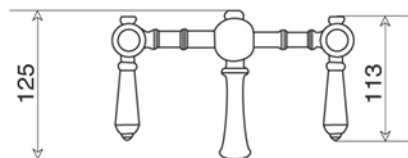

La versione Berkeley è 1/4 di giro con disco ceramico

BERKELEY Collection	
Code	Description
8347-C 8348-I/N/O/OR 8348-B/ND/R	Berkeley basin mixer center to center 2 tap holes (200 mm) White Chrome Incalux, Nickel, Dark Gold, Rose Gold Bronze, Dark Nickel, Copper
8347B-C 8348B-I/N/O/OR 8348B-B/ND/R	Black Chrome Incalux, Nickel, Dark Gold, Rose Gold Bronze, Dark Nickel, Copper

Verona - Italy
 tel. +39 045 8006917
 fax. +39 045 8020111
 gentry-home.com

La versione Berkeley è 1/4 di giro con disco ceramico

BERKELEY Collection	
Code	Description
8349-C 8350-I/N/O/OR 8350-B/ND/R	Berkeley basin mixer center to center (150 mm) White Chrome Incalux, Nickel, Dark Gold, Rose Gold Bronze, Dark Nickel, Copper
8349B-C 8350B-I/N/O/OR 8350B-B/ND/R	Black Chrome Incalux, Nickel, Dark Gold, Rose Gold Bronze, Dark Nickel, Copper

Verona - Italy
tel. +39 045 8006917
fax. +39 045 8020111
gentry-home.com

BERKELEY Collection	
Code	Description
8051-C 8052-I/N/O/OR 8052-B/ND/R	<p>Basin waste with plug, chain and stopper 3 tap holes</p> <p>Chrome Incalux, Nickel, Dark Gold, Rose Gold Bronze, Dark Nickel, Copper</p> <p>Basin waste with plug, chain and stopper 2 tap holes</p> <p>Chrome Incalux, Nickel, Dark Gold, Rose Gold Bronze, Dark Nickel, Copper</p>
8074-C 8075-I/N/O/OR 8075-B/ND/R	<p>Chrome Incalux, Nickel, Dark Gold, Rose Gold Bronze, Dark Nickel, Copper</p>