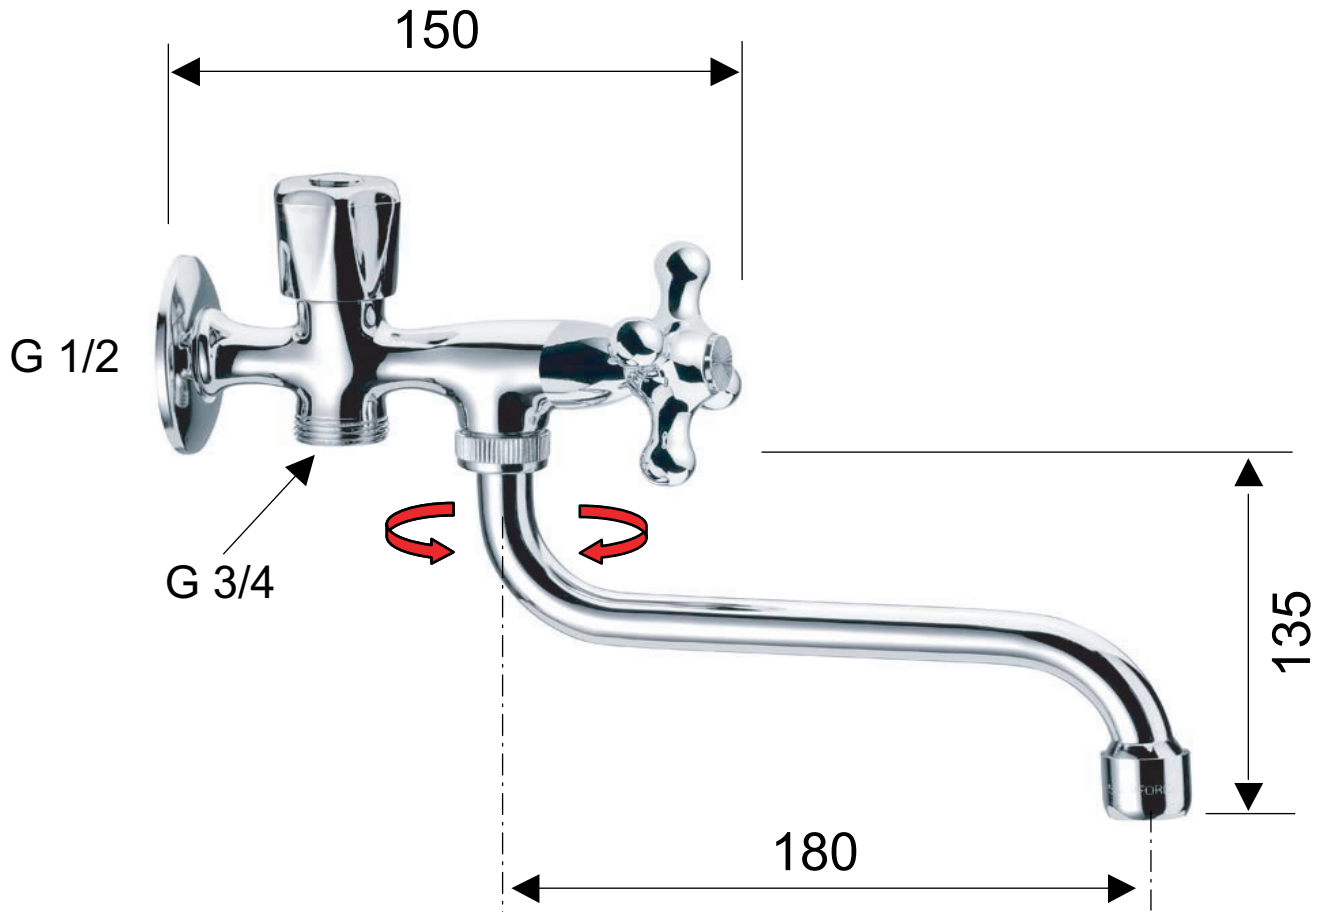

DANIEL

SCHEDA TECNICA TECHNICAL FEATURES

ART. COD.

V7210

MATERIALI / MATERIALS

OTTONE CROMATO / CHROME PLATED BRASS

CROMATURA / CHROME PLATING

UNI EN 248