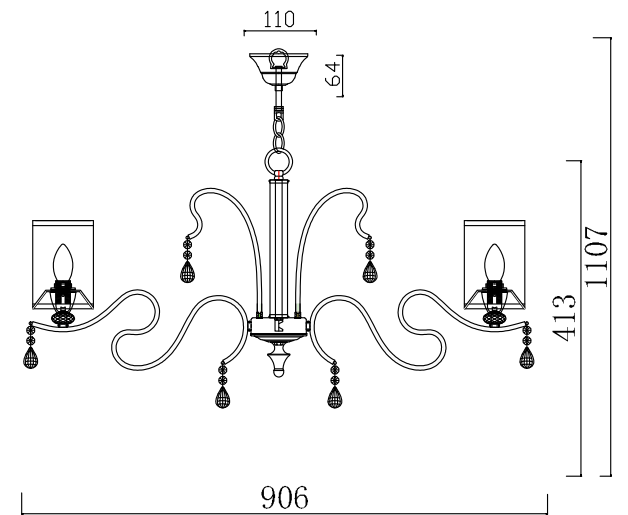

FREYA
TRADITION OF QUALITY

INSTRUCTION

MODEL: FR2300-PL-08-BZ
CHANDELIER

8 X E14 (40W)

FREYA-LIGHT.COM