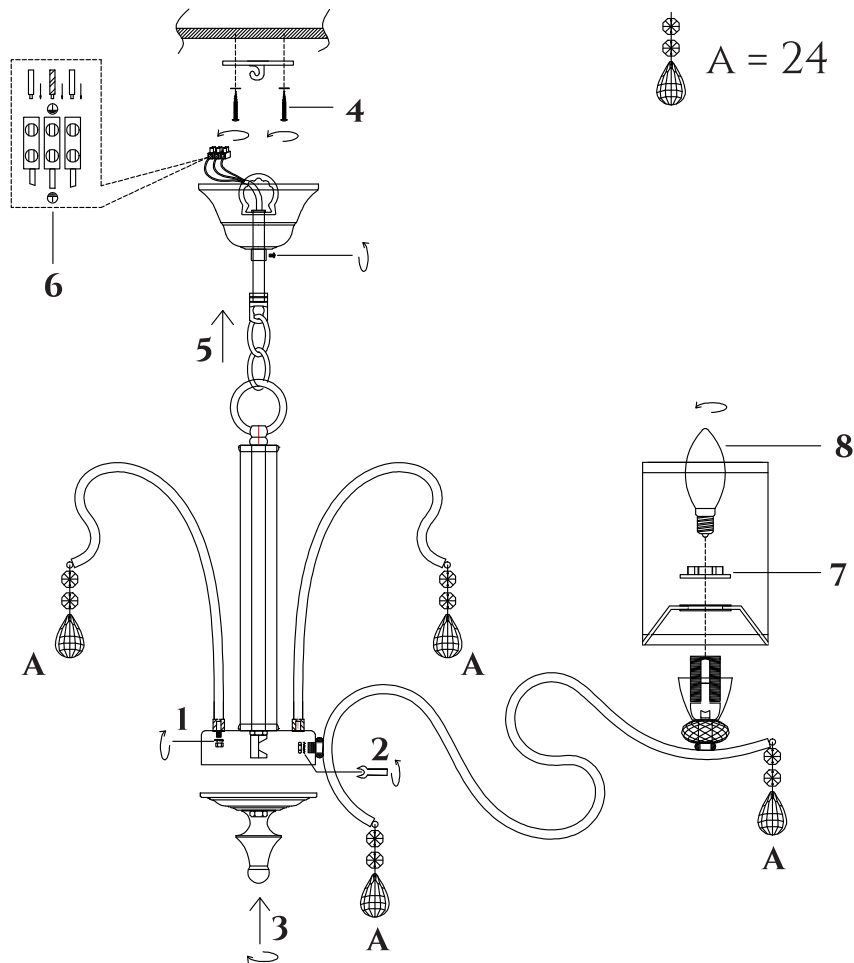

FREYA
TRADITION OF QUALITY

INSTRUCTION

MODEL: FR2300-PL-08-BZ
CHANDELIER

8 X E14 (40W)

FREYA-LIGHT.COM