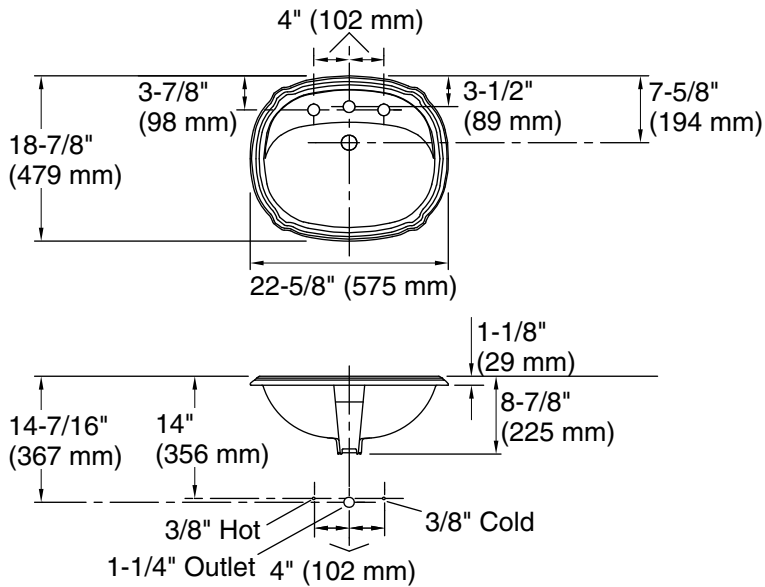

Features

- 8" (203 mm) centerset faucet holes.
- Oval basin.
- Coordinates with other products in the Portrait collection.

Material

- Vitreous china.

Installation

- Drop-in.

Recommended Products/Accessories

Technical Information

All product dimensions are nominal.

Installation:	Drop-in
Bowl area:	Length: 20" (508 mm) Width: 12" (305 mm) Water depth: 5" (127 mm)
Number of deck holes:	3
Faucet hole spacing:	8" (203 mm)
Faucet hole(s):	1-3/8" (35 mm)
Drain hole:	1-3/4" (44 mm)
Template:	1004223-7, required, included