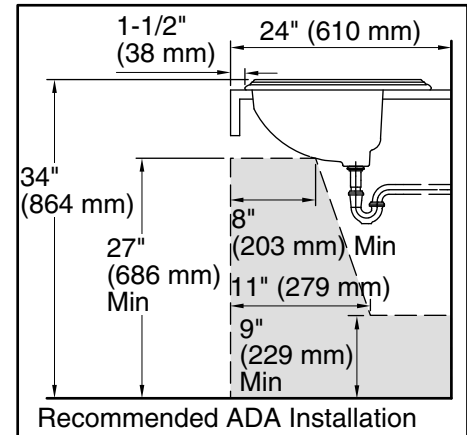

Features

- 8" (203 mm) centerset faucet holes.
- Oval basin.
- Coordinates with other products in the Portrait collection.

Material

- Vitreous china.

Installation

- Drop-in.

Recommended Products/Accessories

Technical Information

All product dimensions are nominal.

Installation:	Drop-in
Bowl area:	Length: 20" (508 mm) Width: 12" (305 mm) Water depth: 5" (127 mm)
Number of deck holes:	3
Faucet hole spacing:	8" (203 mm)
Faucet hole(s):	1-3/8" (35 mm)
Drain hole:	1-3/4" (44 mm)
Template:	1004223-7, required, included