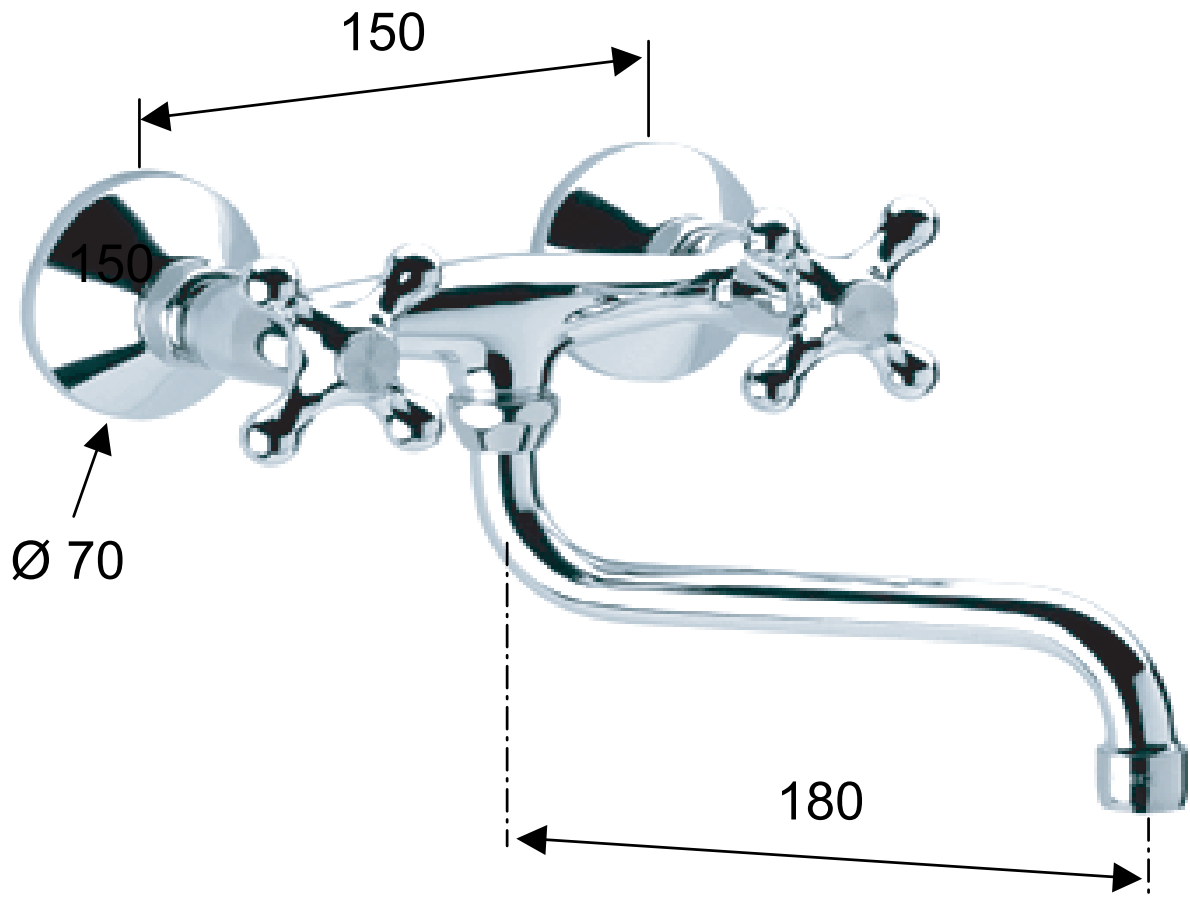

**DANIEL**

SCHEDA TECNICA TECHNICAL FEATURES

ART. COD.

**V7004**

**MATERIALI / MATERIALS**

OTTONE CROMATO / CHROME PLATED BRASS

**CROMATURA / CHROME PLATING**

UNI EN 248