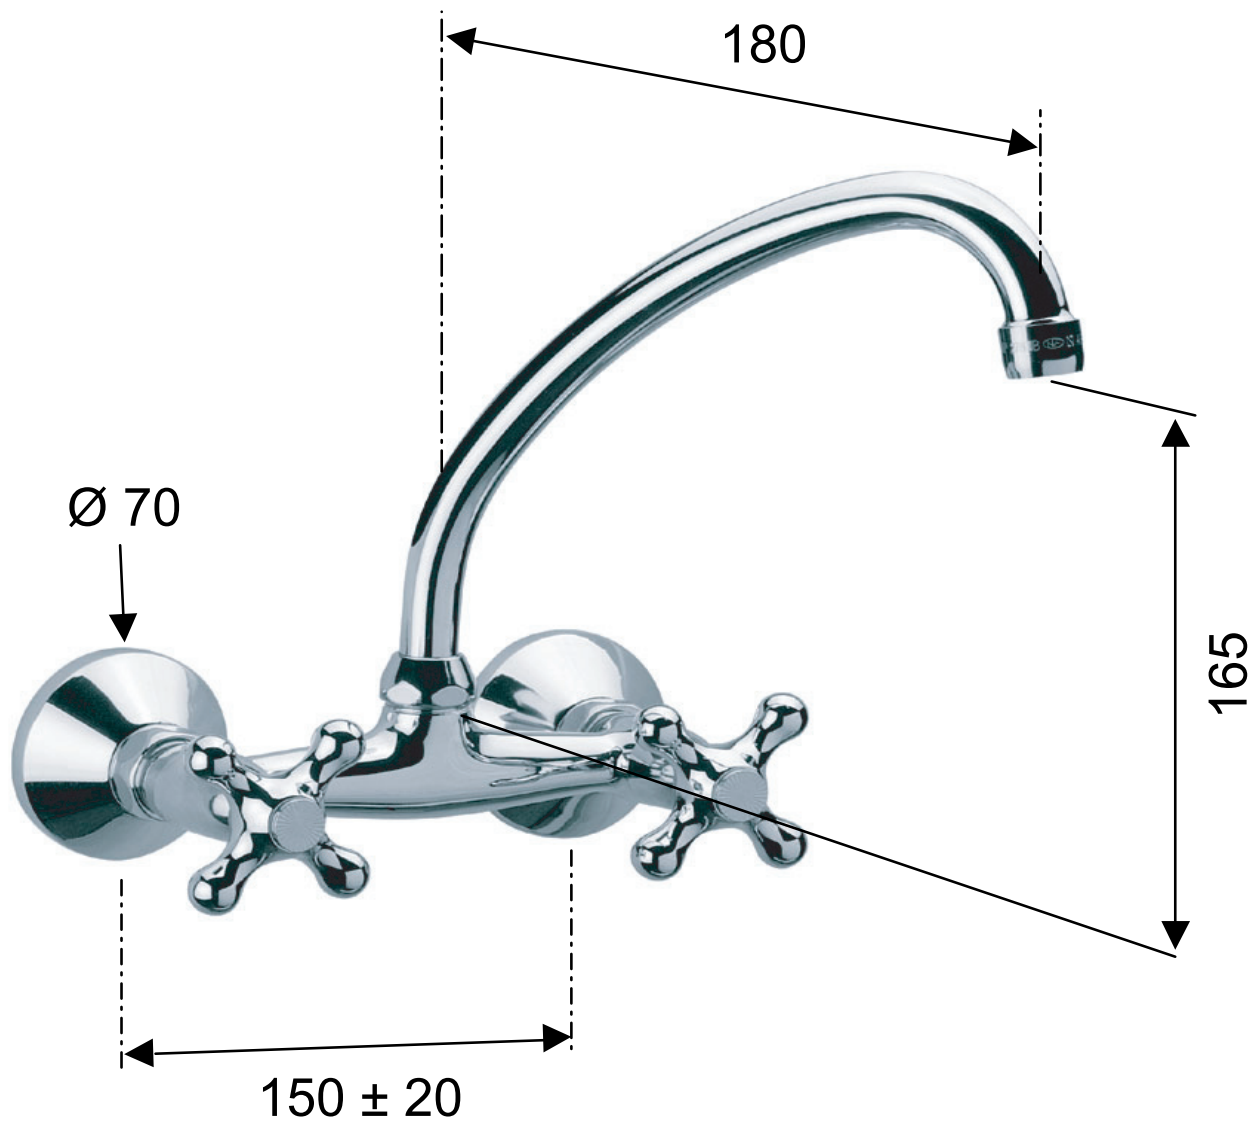

DANIEL

SCHEDA TECNICA TECHNICAL FEATURES

ART. COD.

V7005

MATERIALI / MATERIALS

OTTONE CROMATO / CHROME PLATED BRASS

CROMATURA / CHROME PLATING

UNI EN 248