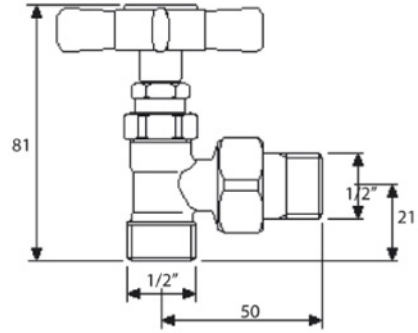

TOWELWARMER Collection	
Code	Description
9105-C 9106-I/N/O/OR 9106-B/ND/R	<p><b>Circus towel warmer 735x740 mm (985W - 848Kcal/h t50°)</b></p> <p>Chrome            Incalux, Nickel, Dark Gold, Rose Gold            Bronze, Dark Nickel, Copper</p>

Verona - Italy  
 tel. +39 045 8006917  
 fax. +39 045 8020111  
 gentry-home.com

TOWELWARMER Collection	
Code	Description
9127-C 9128-I/N/O/OR 9128-B/ND/R	<b>Valves (pair)</b> Chrome Incalux, Nickel, Dark Gold, Rose Gold Bronze, Dark Nickel, Copper <b>Fittings available</b> 12/14/16 copper 12/14/16 covered
9126	Electrical element complete with thermostatic control