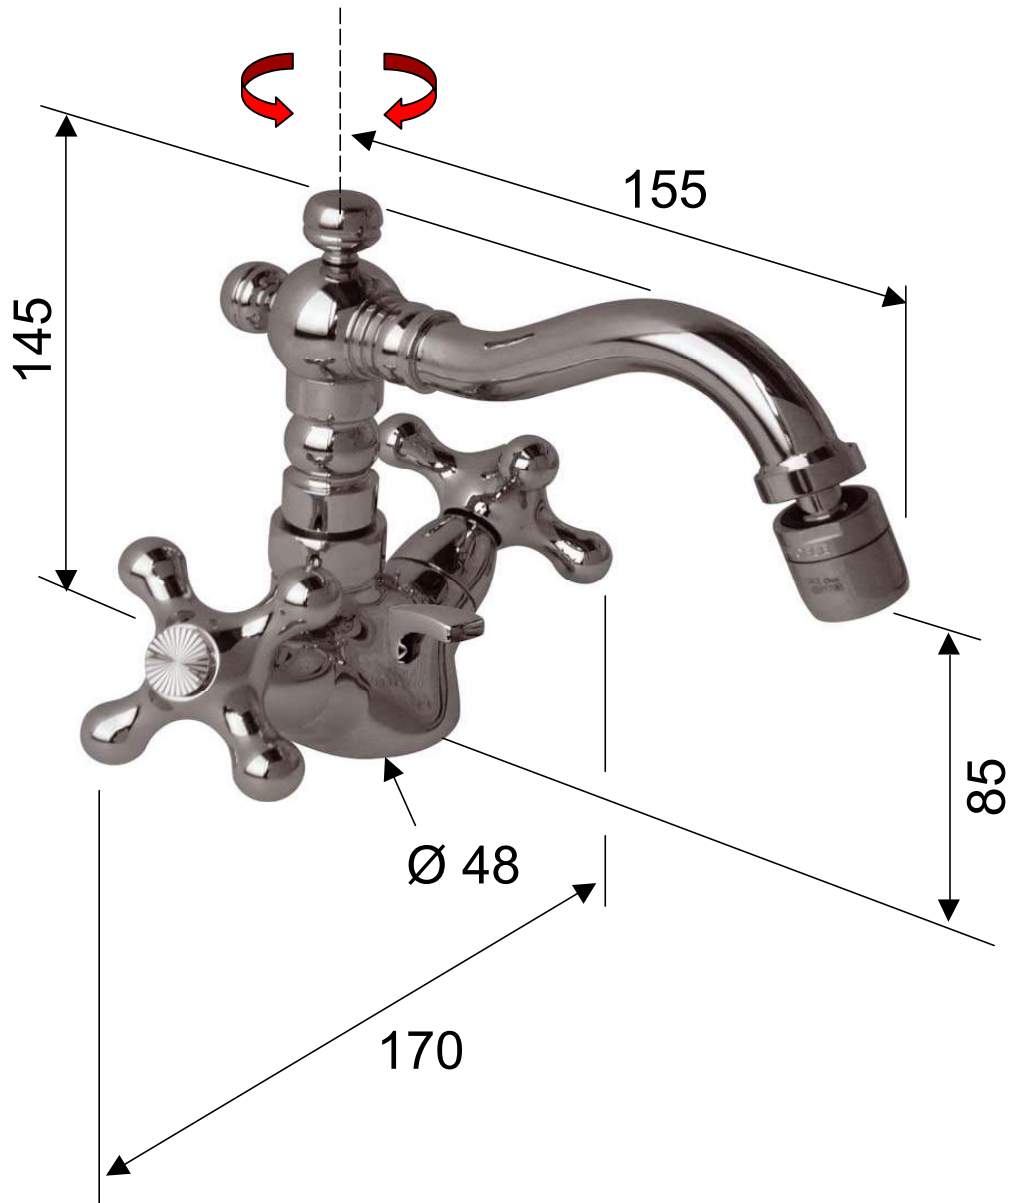

**DANIEL**

SCHEDA TECNICA TECHNICAL FEATURES

ART. COD.

**V6400**

**MATERIALI / MATERIALS**

OTTONE CROMATO / CHROME PLATED BRASS

**CROMATURA / CHROME PLATING**

UNI EN 248