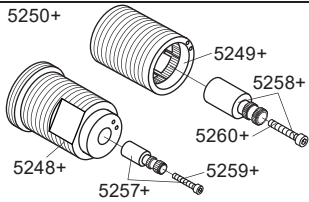

5100V

NR51: VR5251, VR2279+B+C, VR2A
NR52: VR5252, VR5253, VR5255, VR5256, VR2279+B+C, VR3109, VR3111, VR2A
VR5250+: VR5248+, VR5249+, VR5257, VR5258, VR5259, VR5260
VR5257+: VR5257+, VR5259+
VR5258+: VR5258+, VR5260+

5100/5100X/5300