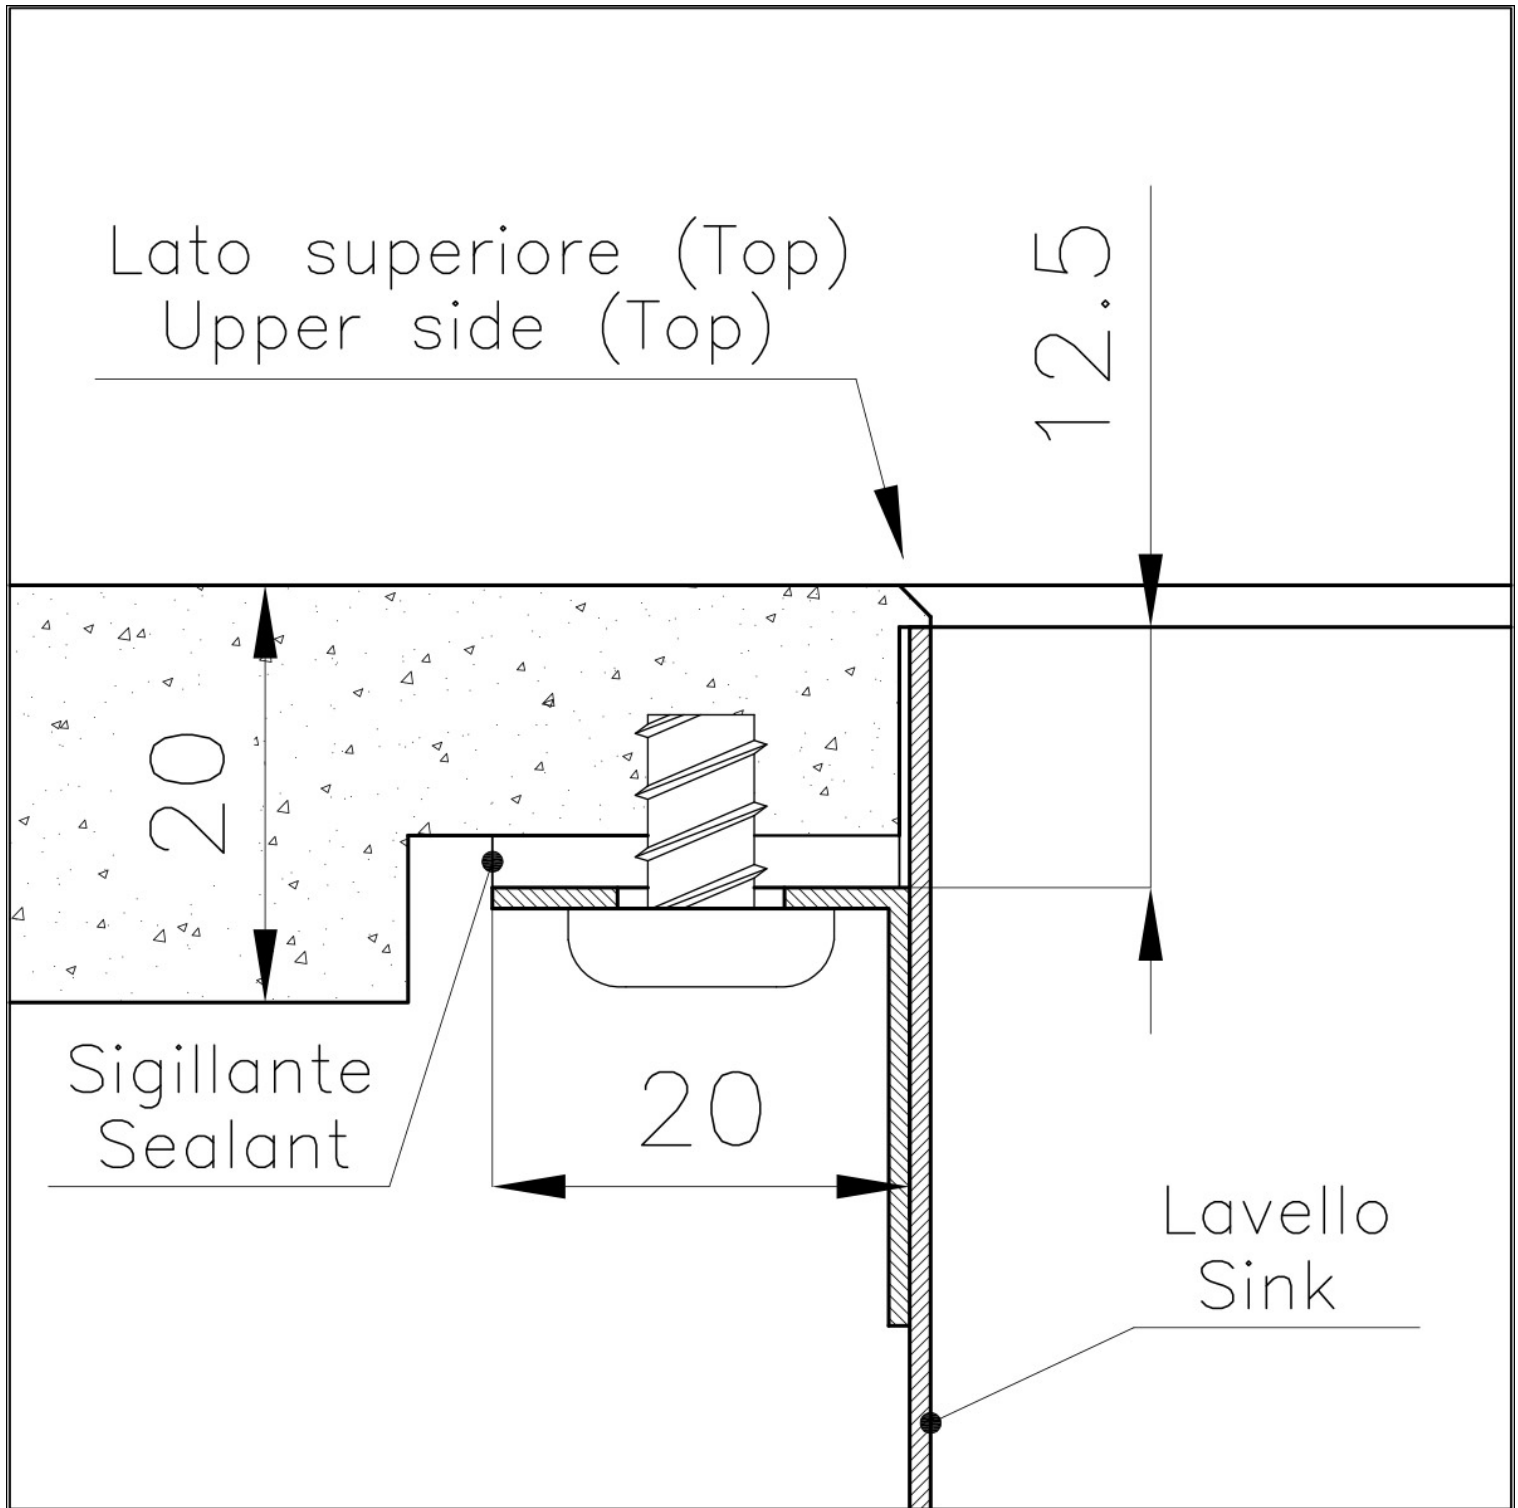

OPTIONAL ACCESSORIES