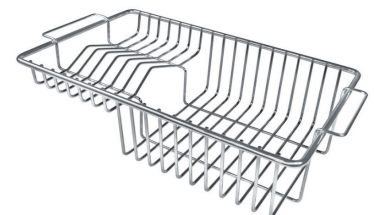

TECHNICAL DATA

Posizioni fori per fissaggio / fixing hole positions

OPTIONAL ACCESSORIES

HPDE Twin chopping board 8644 101

Stainless steel plate rack 8100 303

Glass chopping board 8631 300

Graters kit with ring-holder and food collection tray 8159 101

HPDE Chopping board 8657 001

Iroko-wood chopping board with stainless steel colander 8644 042

Iroko-wood sliding chopping board 8644 041

Iroko-wood twin chopping board 8644 004

Stainless steel colander 8154 000

Stainless steel perforated tray 8151 000

Stainless steel plate rack 8100 154

Stainless steel plate rack 8100 201

White basket 8612 100

White bowl 8153 100

WARNING:

The accessories 8159101, 8100303,8151000 are only usable in combination with 8644101