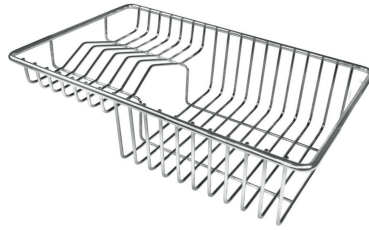

Perimetral overflow The overflow is always a security on the Foster sinks that prevents the overflow of water in case of oversights. The perimeter drain solution improves aesthetics thanks to its square and essential shape.

TECHNICAL DATA

Posizioni fori per fissaggio / fixing hole positions

OPTIONAL ACCESSORIES

HPDE Twin chopping board 8644 101

Stainless steel plate rack 8100 303

Glass chopping board 8631 300

Graters kit with ring-holder and food collection tray 8159 101

HPDE Chopping board 8657 001

Iroko-wood chopping board with stainless steel colander 8644 042

Iroko-wood sliding chopping board 8644 041

Iroko-wood twin chopping board 8644 004

Stainless steel colander 8154 000