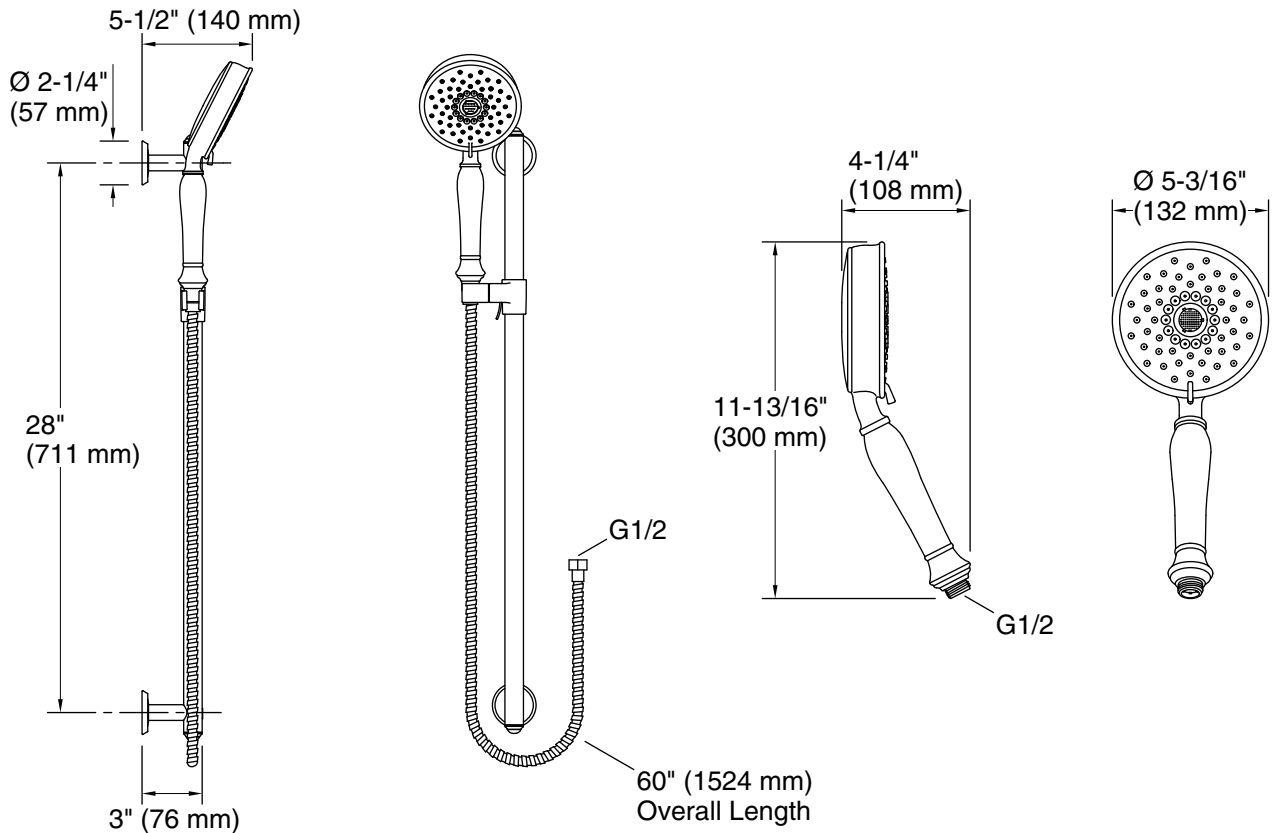

Features

- Includes Bancroft® 2.5-gpm multifunction handshower, 60" metal hose, 30" slidebar and traditional slidebar trim.
- Advanced spray engine provides three experiences: full coverage, pulsating massage and silk spray.
- Full-coverage spray produces an encompassing spray for everyday use and utilizes Katalyst® air induction to create large, full drops.
- Pulsating massage spray targets sore muscles to ease away aches and pains.
- Silk spray releases a dense, luxurious spray ideal for rinsing.
- Thumb tab allows for a smooth transition between sprays.
- Combination of balance, weight, grip, and angle makes this handshower comfortable and easy to use.
- MasterClean™ sprayface resists hard water buildup and is easy to clean.
- 2.5 gpm (9.5 lpm) maximum flow rate.
- 30" slidebar features adjustable mounting brackets for installation flexibility.
- Coordinates with Bancroft® and Devonshire® faucets and accessories.

Technical Information

All product dimensions are nominal.

Handshower:

Rated maximum flow: 2.5 gal/min (9.5 l/min)

Pressure: 45 psi (3.1 bar)

Pressure and Supply Requirements

Fixture pressure min 45 psi (310.3 kPa)
(static):

Fixture Supply Requirements

Min static pressure: 45 psi (310.3 kPa)

Min flow rate: 2.5 gpm (9.5 lpm)

Notes

Install this product according to the installation instructions.

IMPORTANT! The slide bar must be mounted to stud framing supports at both the top and bottom mounting locations. Plastic wall anchors will not support the slide bar. Do not use or depend on plastic wall anchors to attach the slide bar.

Plumbing codes may require that an atmospheric vacuum breaker be installed in-line to handshowers. Consult with local codes.

ADA, OBC compliant when installed to the specific requirements of these regulations.