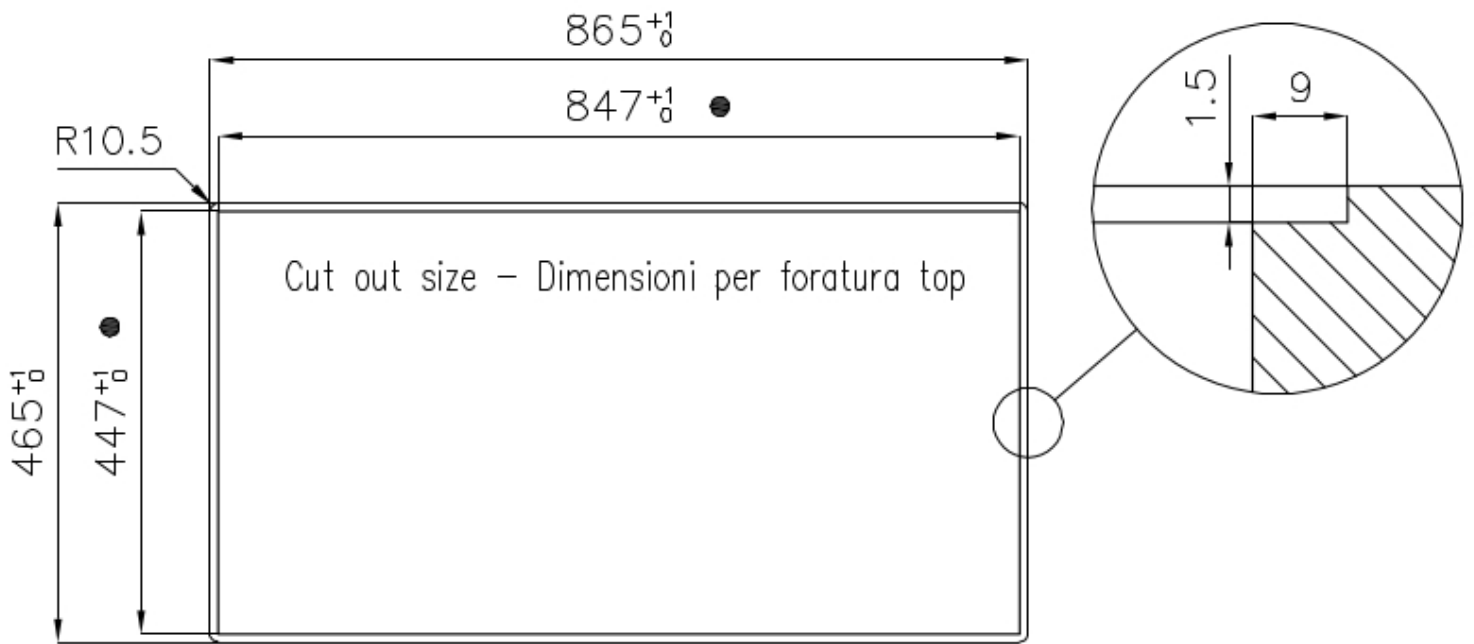

Edge/Installation Type Flush-mount | Top-mount

Dimensions 864x464 mm

Standard fittings Fixing hooks, gasket, drain, overflow and siphon, boxed packing

Mixer holes No standard holes

Built-in hole View technical data sheet (for all Flush-mount / Top-mount models and Under-mount models)

Drainer No

Width 86 cm

Bowl dimension 800x400mm

Number of bowls 1 bowl

Waste fitting 3,5" drain

FEATURES

Basket 3,5" waste fitting The drain is equipped with a large 3.5" drain, with the practical basket cap that prevents the discharge of solid parts. The 3.5 "drain allows the use of the Foster waste-disposer, compatible with all models.

High thickness 1mm thick steel. A significant thickness, which guarantees the maximum sturdiness and durability.

Perimetral overflow The overflow is always a security on the Foster sinks that prevents the overflow of water in case of oversights. The perimeter drain solution improves aesthetics thanks to its square and essential shape.

Squared bowls - 0/9 radius The square bowls of Foster have perfectly squared vertical edges, while those on the bottom have a small radius of 9 mm that facilitates cleaning operations.

TECHNICAL DATA

- Built-in cut out for FTS – Foratura per installazione FTS