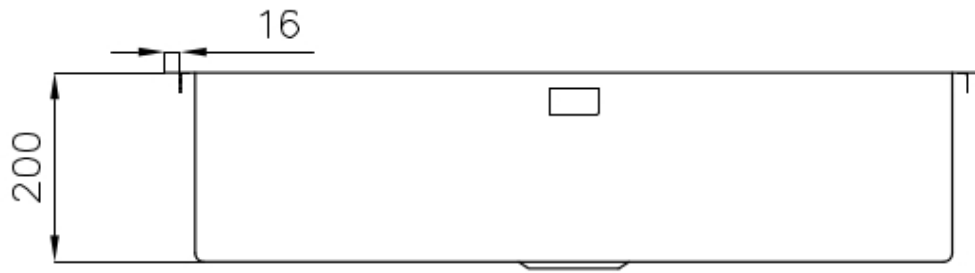

Drainer No

Width 86 cm

Bowl dimension 800x400mm

Number of bowls 1 bowl

Waste fitting 3,5" drain

FEATURES

Basket 3,5" waste fitting The drain is equipped with a large 3.5" drain, with the practical basket cap that prevents the discharge of solid parts. The 3.5 "drain allows the use of the Foster waste-disposer, compatible with all models.

Deep bowls This bowls reach an important depth, over 20 cm, thanks to the advanced production technology, that can be offer great capieny and practicity in all the washing operations.

Diamond-shape bottom The draining of water is an important feature in a sink, and it's always taken good care of in Foster products. In the bent-welded sinks, which would have a flat bottom, the proper draining is guaranteed by the elegant beveling, which helps the water flow.

Squared bowls - 0/9 radius The square bowls of Foster have perfectly squared vertical edges, while those on the bottom have a small radius of 9 mm that facilitates cleaning operations.

TECHNICAL DATA

- Built-in cut out for FTS – Foratura per installazione FTS