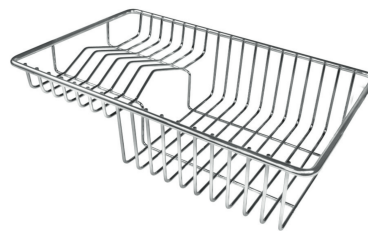

Squared bowls - 0/9 radius The square bowls of Foster have perfectly squared vertical edges, while those on the bottom have a small radius of 9 mm that facilitates cleaning operations.

TECHNICAL DATA

- Built-in cut out for FTS – Foratura per installazione FTS

OPTIONAL ACCESSORIES

Cestello inox 8612 000

Glass chopping board 8631 300

HPDE Chopping board 8657 001

HPDE Twin chopping board 8644 101

Iroko-wood chopping board with stainless steel colander 8644 042

Iroko-wood sliding chopping board 8644 041

Iroko-wood twin chopping board 8644 004

Stainless steel colander 8154 000

Stainless steel plate rack 8100 154

Stainless steel plate rack 8100 201

Stainless steel plate rack 8100 303

White bowl 8153 100

Graters kit with ring-holder and food collection tray 8159 101