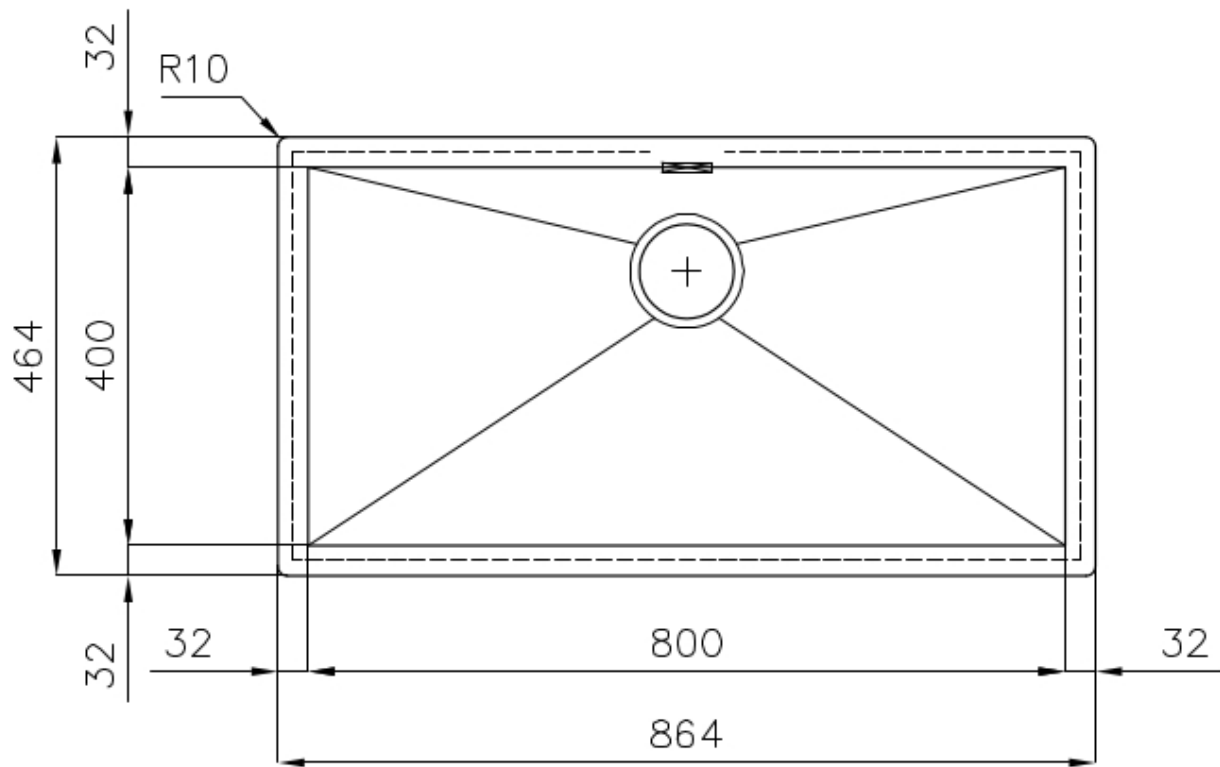

Edge/Installation Type Flush-mount | Top-mount

Dimensions 864x464 mm

Standard fittings Fixing hooks, gasket, drain, overflow and siphon, boxed packing

Mixer holes No standard holes

Built-in hole View technical data sheet (for all Flush-mount / Top-mount models and Under-mount models)

Drainer No

Width 86 cm

Bowl dimension 800x400mm

Number of bowls 1 bowl

Waste fitting 3,5" drain

FEATURES

Basket 3,5" waste fitting The drain is equipped with a large 3.5" drain, with the practical basket cap that prevents the discharge of solid parts. The 3.5 "drain allows the use of the Foster waste-disposer, compatible with all models.

Deep bowls This bowls reach an important depth, over 20 cm, thanks to the advanced production technology, that can be offer great capieny and practicity in all the washing operations.

Diamond-shape bottom The draining of water is an important feature in a sink, and it's always taken good care of in Foster products. In the bent-welded sinks, which would have a flat bottom, the proper draining is guaranteed by the elegant beveling, which helps the water flow.

Squared bowls - 0/9 radius The square bowls of Foster have perfectly squared vertical edges, while those on the bottom have a small radius of 9 mm that facilitates cleaning operations.

TECHNICAL DATA

- Built-in cut out for FTS – Foratura per installazione FTS