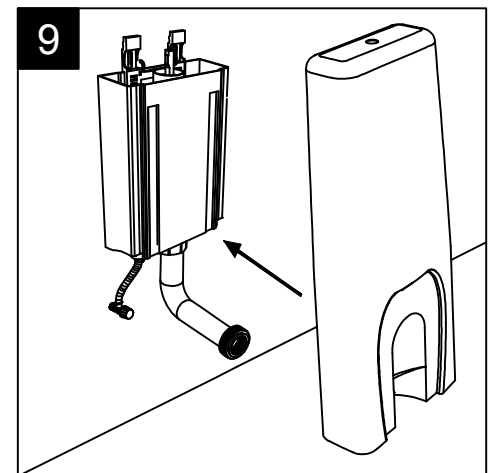

Giuda all'installazione dei vasi con cassetta monoblocco a colonna

Serie: TOUCH – OZ – BOX – GLASS – TIME

Installation guide for wc's with monoblock column cistern

Series: TOUCH – OZ – BOX – GLASS - TIME

①