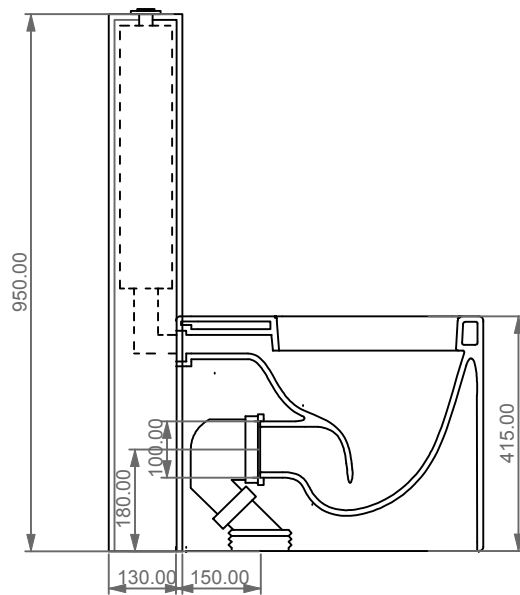

GLWC01 Vaso a terra Glass scarico a parete
 convertibile a pavimento con curva tecnica
 Glass wc back to wall, wall drain suitable
 for floor drain with technical elbow

GLCIMBL Cassetta a colonna per wc a terra Glass
 Column cistern to suite for Glass wc back to wall

Con connessione eccentrica per scarico a suolo.
 With outlying drainage connector for floor trap.

SECTION

FRONT

REAR

Designation Vaso monoblocco Glass Glass wc monoblock	<p>This drawing including the respected data may neither be duplicated nor modified nor altered without the consent of GSG Ceramic Design. The use of the data/technical drawings take place at users own risk and under exclusion of any liability of GSG Ceramic Design. The dimensions are not binding; products are subject to changes. Measurement shown may be subjected to small variations or are indicative.</p>
Scale 1:10	
cod. GLWC01 - GLCIMBL	

Giuda all'installazione dei vasi con cassetta monoblocco a colonna

Serie: TOUCH – OZ – BOX – GLASS – TIME

Installation guide for wc's with monoblock column cistern

Series: TOUCH – OZ – BOX – GLASS - TIME

①

Giuda all'installazione dei vasi con cassetta monoblocco a colonna

Serie: TOUCH – OZ – BOX – GLASS – TIME

Installation guide for wc's with monoblock column cistern

Series: TOUCH – OZ – BOX – GLASS - TIME