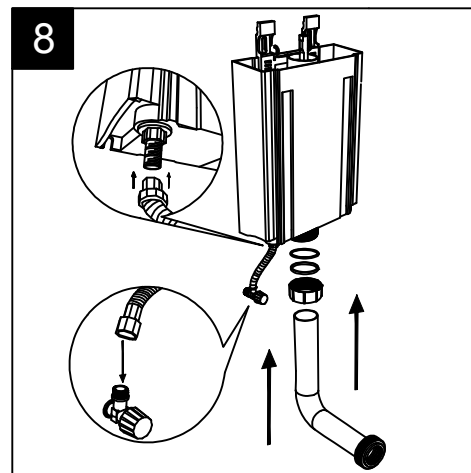

Giuda all'installazione dei vasi con cassetta monoblocco a colonna

Serie: TOUCH – OZ – BOX – GLASS – TIME

Installation guide for wc's with monoblock column cistern

Series: TOUCH – OZ – BOX – GLASS - TIME

①