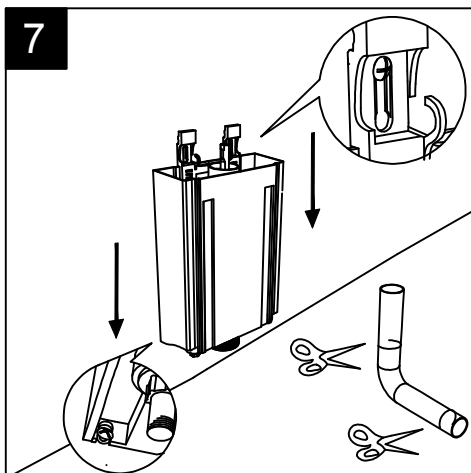

Giuda all'installazione dei vasi con cassetta monoblocco a colonna

Serie: TOUCH – OZ – BOX – GLASS – TIME

Installation guide for wc's with monoblock column cistern

Series: TOUCH – OZ – BOX – GLASS - TIME

①