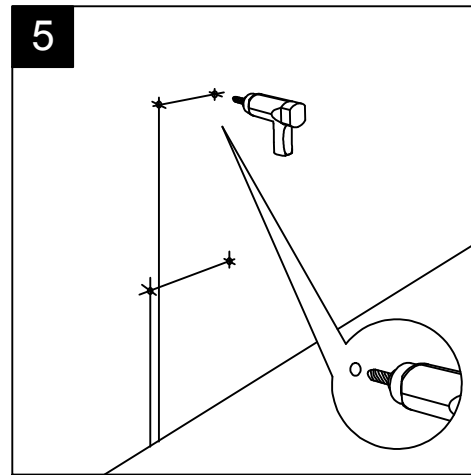

Giuda all'installazione dei vasi con cassetta monoblocco a colonna

Serie: TOUCH – OZ – BOX – GLASS – TIME

Installation guide for wc's with monoblock column cistern

Series: TOUCH – OZ – BOX – GLASS - TIME

①