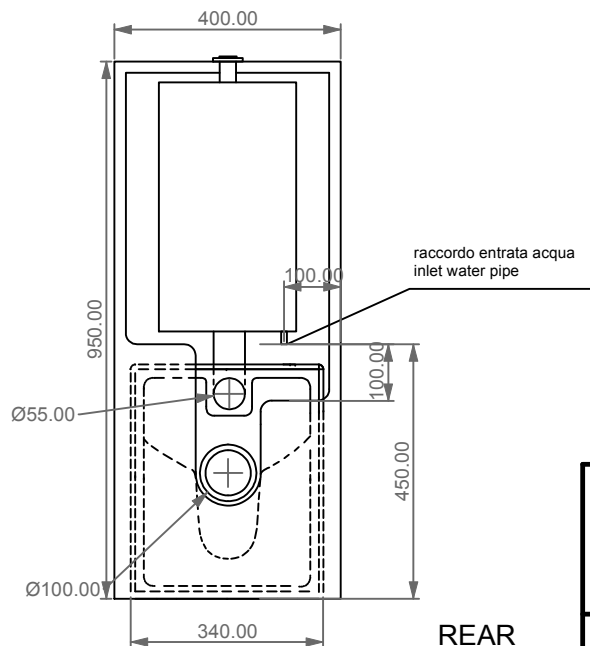

GLWC01 Vaso a terra Glass scarico a parete
 convertibile a pavimento con curva tecnica
 Glass wc back to wall, wall drain suitable
 for floor drain with technical elbow

GLCIMBL Cassetta a colonna per wc a terra Glass
 Column cistern to suite for Glass wc back to wall

Con connessione eccentrica per scarico a suolo.
 With outlying drainage connector for floor trap.

SECTION

FRONT

REAR

Designation Vaso monoblocco Glass Glass wc monoblock	<p>This drawing including the respected data may neither be duplicated nor modified nor altered without the consent of GSG Ceramic Design. The use of the data/technical drawings take place at users own risk and under exclusion of any liability of GSG Ceramic Design. The dimensions are not binding; products are subject to changes. Measurement shown may be subjected to small variations or are indicative.</p>
Scale 1:10	
cod. GLWC01 - GLCIMBL	

Giuda all'installazione dei vasi con cassetta monoblocco a colonna

Serie: TOUCH – OZ – BOX – GLASS – TIME

Installation guide for wc's with monoblock column cistern

Series: TOUCH – OZ – BOX – GLASS - TIME

①

Giuda all'installazione dei vasi con cassetta monoblocco a colonna

Serie: TOUCH – OZ – BOX – GLASS – TIME

Installation guide for wc's with monoblock column cistern

Series: TOUCH – OZ – BOX – GLASS - TIME