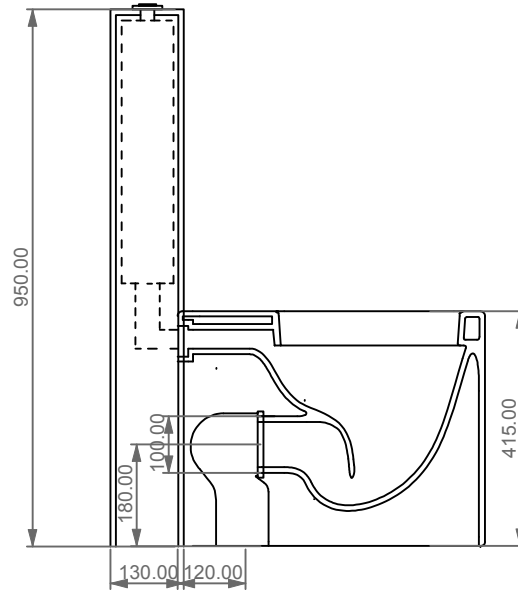

GLWC01 Vaso a terra Glass scarico a parete
 convertibile a pavimento con curva tecnica
 Glass wc back to wall, wall drain suitable
 for floor drain with technical elbow

GLCIMBL Cassetta a colonna per wc a terra Glass
 Column cistern to suite for Glass wc back to wall

Con connessione eccentrica per scarico a suolo.
 With outlying drainage connector for floor trap.

SECTION

FRONT

REAR

Designation Vaso monoblocco Glass Glass wc monoblock	<p>This drawing including the respected data may neither be duplicated nor modified nor altered without the consent of GSG Ceramic Design. The use of the data/technical drawings take place at users own risk and under exclusion of any liability of GSG Ceramic Design. The dimensions are not binding; products are subject to changes. Measurement shown may be subjected to small variations or are indicative.</p>
Scale 1:10	
cod. GLWC01 - GLCIMBL	

Giuda all'installazione dei vasi con cassetta monoblocco a colonna

Serie: TOUCH – OZ – BOX – GLASS – TIME

Installation guide for wc's with monoblock column cistern

Series: TOUCH – OZ – BOX – GLASS - TIME

①

Giuda all'installazione dei vasi con cassetta monoblocco a colonna

Serie: TOUCH – OZ – BOX – GLASS – TIME

Installation guide for wc's with monoblock column cistern

Series: TOUCH – OZ – BOX – GLASS - TIME