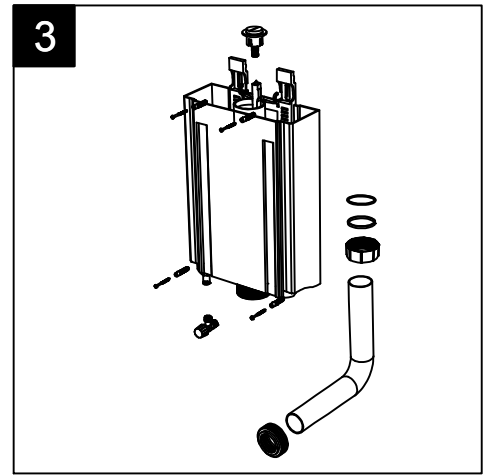

Giuda all'installazione dei vasi con cassetta monoblocco a colonna

Serie: TOUCH – OZ – BOX – GLASS – TIME

Installation guide for wc's with monoblock column cistern

Series: TOUCH – OZ – BOX – GLASS - TIME

①