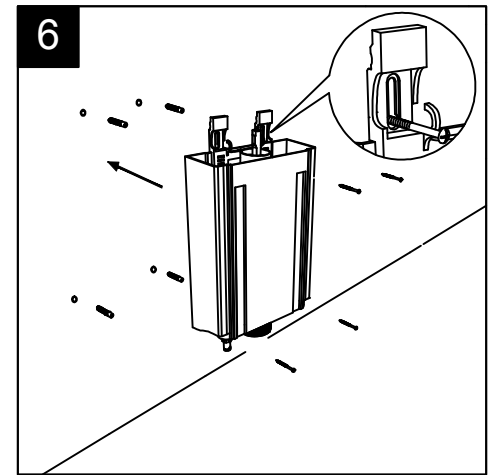

Giuda all'installazione dei vasi con cassetta monoblocco a colonna

Serie: TOUCH – OZ – BOX – GLASS – TIME

Installation guide for wc's with monoblock column cistern

Series: TOUCH – OZ – BOX – GLASS - TIME

①