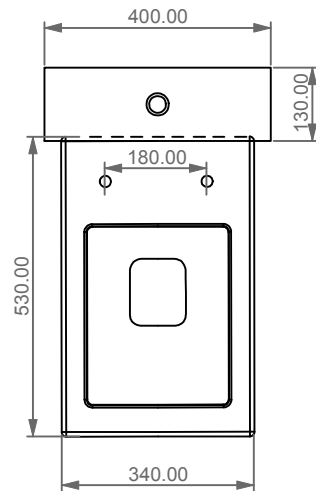

GLWC01 Vaso a terra Glass scarico a parete
 convertibile a pavimento con curva tecnica
 Glass wc back to wall, wall drain suitable
 for floor drain with technical elbow

GLCIMBL Cassetta a colonna per wc a terra Glass
 Column cistern to suite for Glass wc back to wall

Con connessione eccentrica per scarico a suolo.
 With outlying drainage connector for floor trap.

SECTION

FRONT

REAR

Designation Vaso monoblocco Glass Glass wc monoblock	<p>This drawing including the respected data may neither be duplicated nor modified nor altered without the consent of GSG Ceramic Design. The use of the data/technical drawings take place at users own risk and under exclusion of any liability of GSG Ceramic Design. The dimensions are not binding; products are subject to changes. Measurement shown may be subjected to small variations or are indicative.</p>
Scale 1:10	
cod. GLWC01 - GLCIMBL	