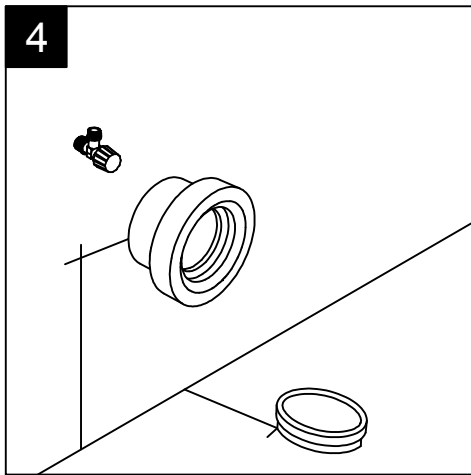

Giuda all'installazione dei vasi con cassetta monoblocco a colonna

Serie: TOUCH – OZ – BOX – GLASS – TIME

Installation guide for wc's with monoblock column cistern

Series: TOUCH – OZ – BOX – GLASS - TIME

①