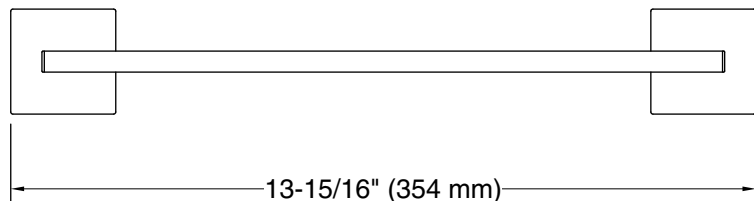

Features

- 12" (305 mm) bar.
- Coordinates with other products in the Square collection.

Material

- Premium metal construction for durability and reliability.
- KOHLER finishes resist corrosion and tarnishing.

Technical Information

All product dimensions are nominal.

Material: Zinc, Stainless Steel

Notes

Install this product in accordance with the installation instructions.

CAUTION: Risk of personal injury. Do not install these products in any area where they are likely to be used inadvertently as a grab bar or support bar. These products are not designed or intended for use as a grab bar or support bar.