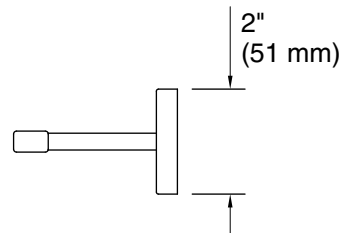

Features

- 12" (305 mm) bar.
- Coordinates with other products in the Square collection.

Material

- Premium metal construction for durability and reliability.
- KOHLER finishes resist corrosion and tarnishing.

Technical Information

All product dimensions are nominal.

Material: Zinc, Stainless Steel

Notes

Install this product in accordance with the installation instructions.

CAUTION: Risk of personal injury. Do not install these products in any area where they are likely to be used inadvertently as a grab bar or support bar. These products are not designed or intended for use as a grab bar or support bar.