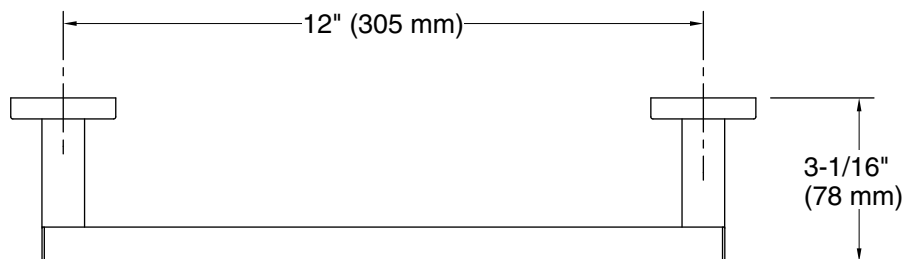

Features

- 12" (305 mm) bar.
- Coordinates with other products in the Square collection.

Material

- Premium metal construction for durability and reliability.
- KOHLER finishes resist corrosion and tarnishing.

Technical Information

All product dimensions are nominal.

Material: Zinc, Stainless Steel

Notes

Install this product in accordance with the installation instructions.

CAUTION: Risk of personal injury. Do not install these products in any area where they are likely to be used inadvertently as a grab bar or support bar. These products are not designed or intended for use as a grab bar or support bar.