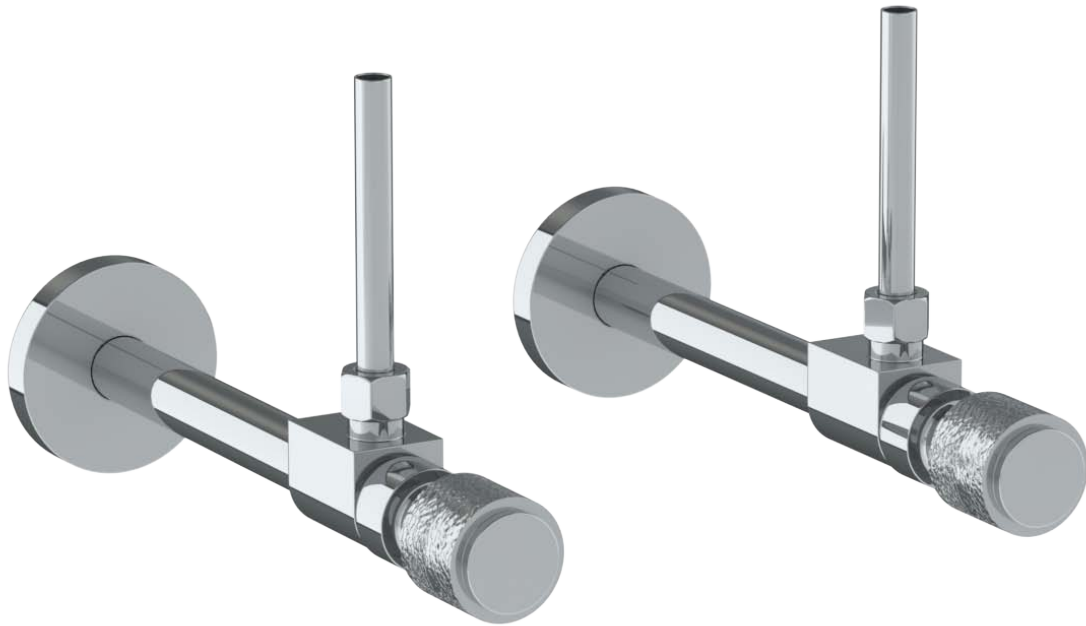

27-MAS3-CL16

Lavatory Angle Stop Kit

1/2" Sweat x 3/8" OD Compression

WATERMARK DESIGNS 4/18/2018