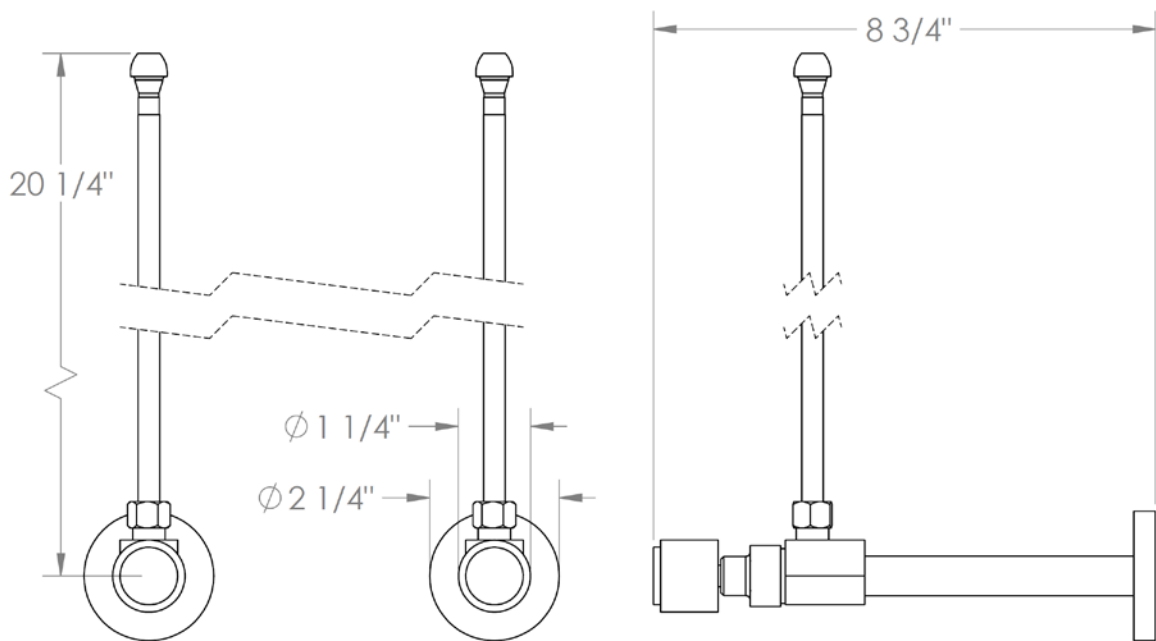

27-MAS3-CL16

Lavatory Angle Stop Kit

1/2" Sweat x 3/8" OD Compression

WATERMARK DESIGNS 4/18/2018