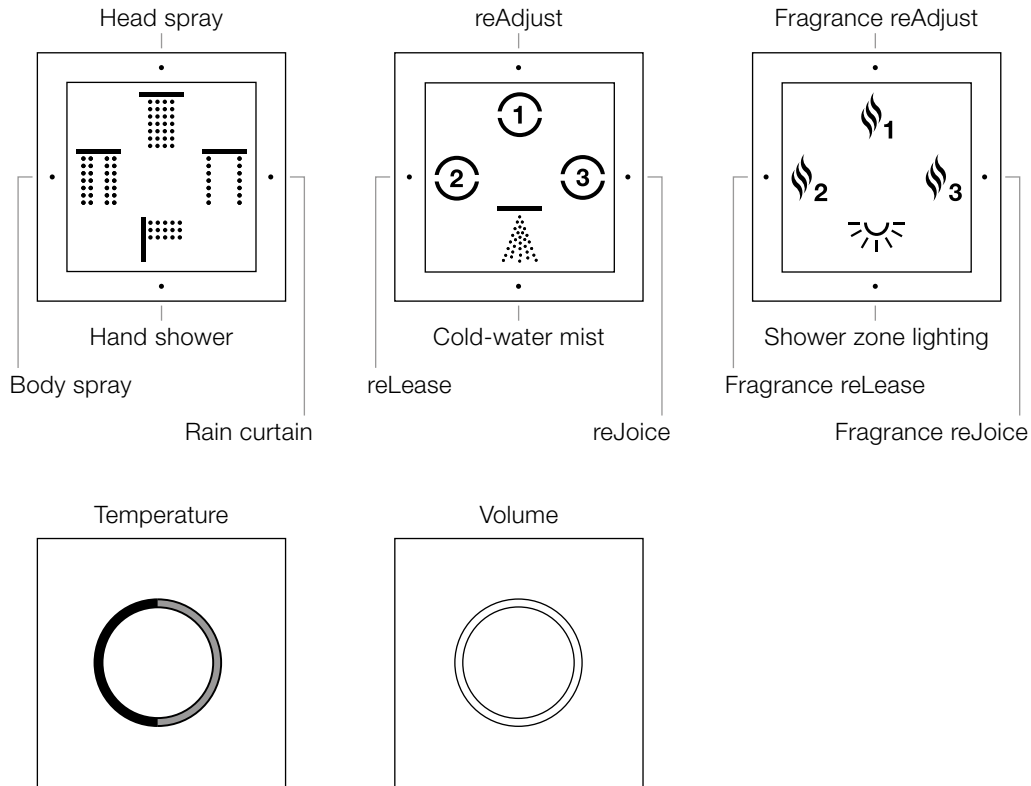

③ reJoyce

REJOICE protects, envelops and stabilises. The external rain curtain is a projection screen for the light with water drops sparkling in all the colours of the rainbow – a multifaceted, harmonious interplay of colours and fragrances which is gradually transferred to the whole body.

Logic controls

Functions

- Activated by pressing or turning any control element.
- Waiting display: if a function has been selected but is not yet ready, the appropriate symbol will flash. It will stop flashing as soon as the function is ready for use.
- Deactivation of individual active functions by pressing the appropriate button.
- Deactivation of all active functions by pressing the rotary knob for temperature or volume.
- Individual configuration: if several outlet points are active at the same time, the temperature and volume of a desired outlet point can be adjusted individually by pressing and holding the appropriate button. Pressing both rotary knobs at the same time will reset the temperature and volume to their default values.
- Pause function: individual settings are saved for five minutes after the water has been switched off.