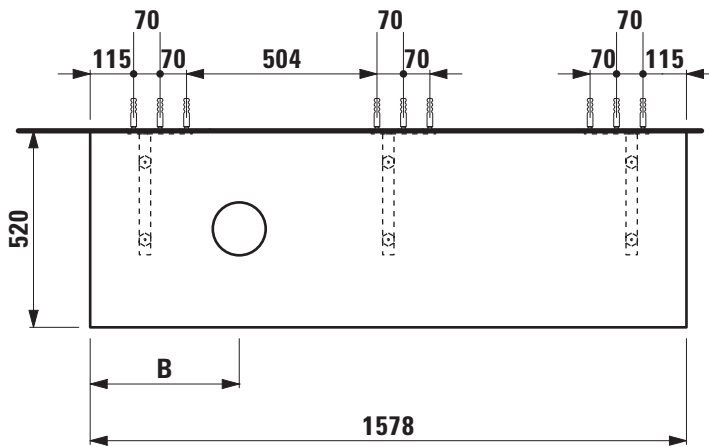

TECHNICAL DRAWINGS / S 1 : 20

B / mm	Ceramic
275	Palomba s1680.1
291	Val s1228.2 (semi-wet-area left)
300	Kartell by Laufen s1833.8, s1333.2
306	Palomba s1680.2
308	Val s1628.8
320	Kartell by Laufen s1833.4
345	Palomba s1680.3 Val s1228.1
395	Kartell by Laufen s1233.1, s1833.1, s1633.2 Living SaphirKeramik s1143.3, s1143.4, s1143.5 Living City s1143.0, s1143.1, s1143.2, s1743.2, s1743.4, s1743.7 Ino s1230.0, s1230.2, s1630.0, s1630.2, s1730.1

B / mm	Ceramic
395	Val s1328.1, s1628.0, s1628.2, s1628.3, s1628.4 Val s1728.1 (only wall mounted tap) Laufen Pro S s1695.2 Laufen Pro s1296.2, s1296.4
450	Ino s1730.2 (only wall mounted tap)
467	Laufen Pro S s1295.2, s1295.3
470	Kartell by Laufen s1833.5
498	Val s1228.2 (semi-wet-area right)
500	Living City s1843.8
600	Kartell by Laufen s1833.9
672	Kartell by Laufen s1233.2 (with tap bank right)

X = The exact height must be set during installation.