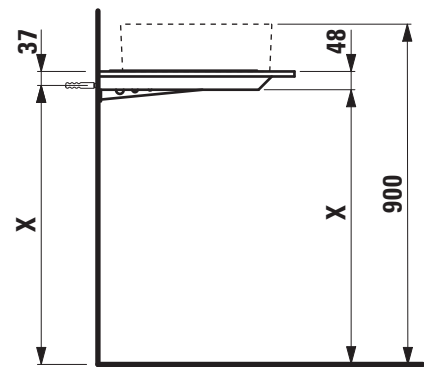

TECHNICAL DRAWINGS / S 1 : 20

B / mm	Ceramic
275	Palomba s1680.1
291	Val s1228.2 (semi-wet-area left)
300	Kartell by Laufen s1833.8, s1333.2
306	Palomba s1680.2
308	Val s1628.8
320	Kartell by Laufen s1833.4
345	Palomba s1680.3 Val s1228.1
395	Kartell by Laufen s1233.1, s1833.1, s1633.2 Living SaphirKeramik s1143.3, s1143.4, s1143.5 Living City s1143.0, s1143.1, s1143.2, s1743.2, s1743.4, s1743.7 Ino s1230.0, s1230.2, s1630.0, s1630.2, s1730.1

B / mm	Ceramic
395	Val s1328.1, s1628.0, s1628.2, s1628.3, s1628.4 Val s1728.1 (only wall mounted tap) Laufen Pro S s1695.2 Laufen Pro s1296.2, s1296.4
450	Ino s1730.2 (only wall mounted tap)
467	Laufen Pro S s1295.2, s1295.3
470	Kartell by Laufen s1833.5
498	Val s1228.2 (semi-wet-area right)
500	Living City s1843.8
600	Kartell by Laufen s1833.9
672	Kartell by Laufen s1233.2 (with tap bank right)

X = The exact height must be set during installation.