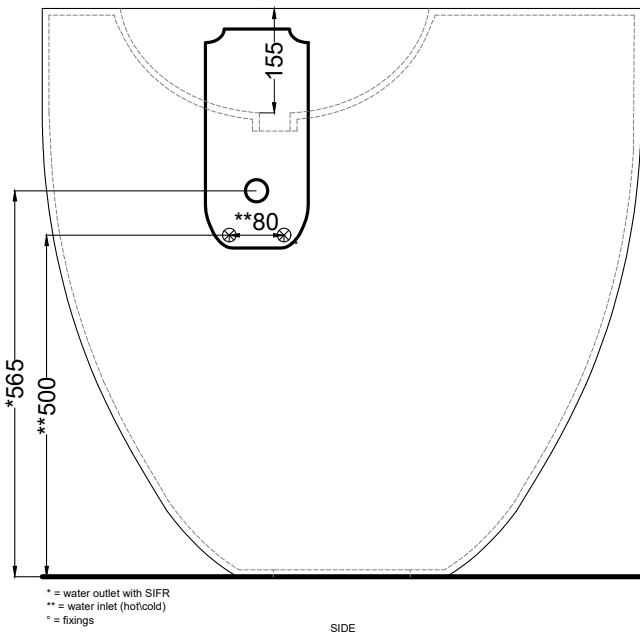

Ottobre 2020

ATTENZIONE: Superfici, pesi e misure riportate possono presentare leggere differenze rispetto ai pezzi reali, in considerazione e accordo delle caratteristiche di tolleranza intrinseche del materiale ceramico e del suo processo produttivo. L'azienda si riserva di cambiare schede tecniche e caratteristiche di funzionamento degli articoli in ogni momento e senza necessità di preavviso.

ATTENTION: Surfaces, weights and dimensions can show some little differences compared to the real item, following typical intrinsic characteristics of ceramics material and production. The company reserves the right to change any technical specifications/ dimension and/or operating characteristics of the products at any time and without giving notice.