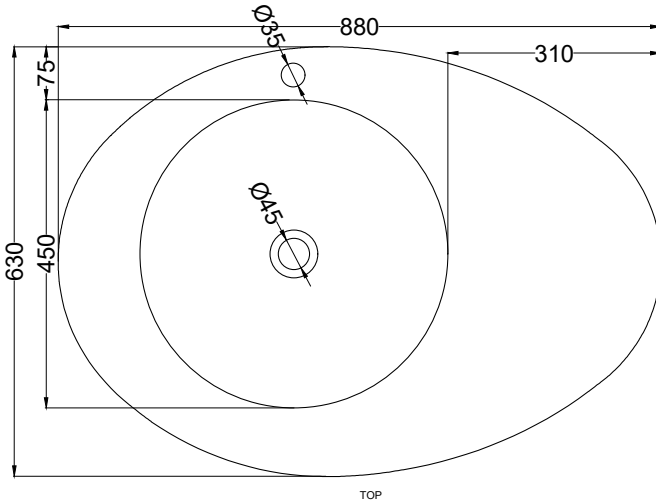

Ottobre 2020

ATTENZIONE: Superfici, pesi e misure riportate possono presentare leggere differenze rispetto ai pezzi reali, in considerazione e accordo delle caratteristiche di tolleranza intrinseche del materiale ceramico e del suo processo produttivo. L'azienda si riserva di cambiare schede tecniche e caratteristiche di funzionamento degli articoli in ogni momento e senza necessità di preavviso.

ATTENTION: Surfaces, weights and dimensions can show some little differences compared to the real item, following typical intrinsic characteristics of ceramics material and production. The company reserves the right to change any technical specifications/ dimension and/or operating characteristics of the products at any time and without giving notice.