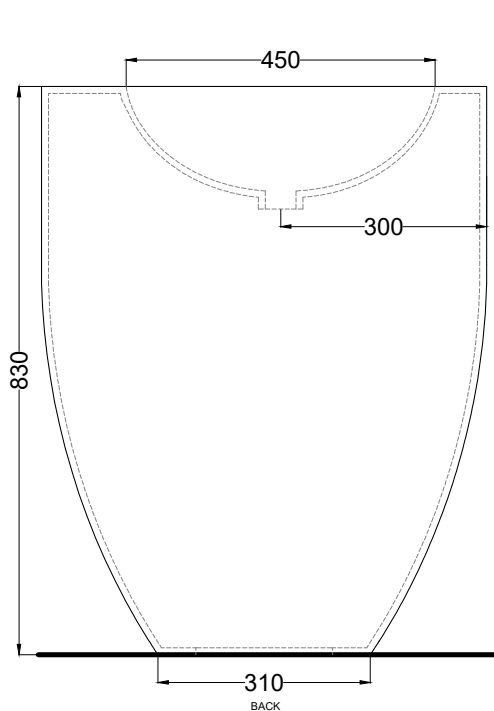

Ottobre 2020

ATTENZIONE: Superfici, pesi e misure riportate possono presentare leggere differenze rispetto ai pezzi reali, in considerazione e accordo delle caratteristiche di tolleranza intrinseche del materiale ceramico e del suo processo produttivo. L'azienda si riserva di cambiare schede tecniche e caratteristiche di funzionamento degli articoli in ogni momento e senza necessità di preavviso.

ATTENTION: Surfaces, weights and dimensions can show some little differences compared to the real item, following typical intrinsic characteristics of ceramics material and production. The company reserves the right to change any technical specifications/ dimension and/or operating characteristics of the products at any time and without giving notice.