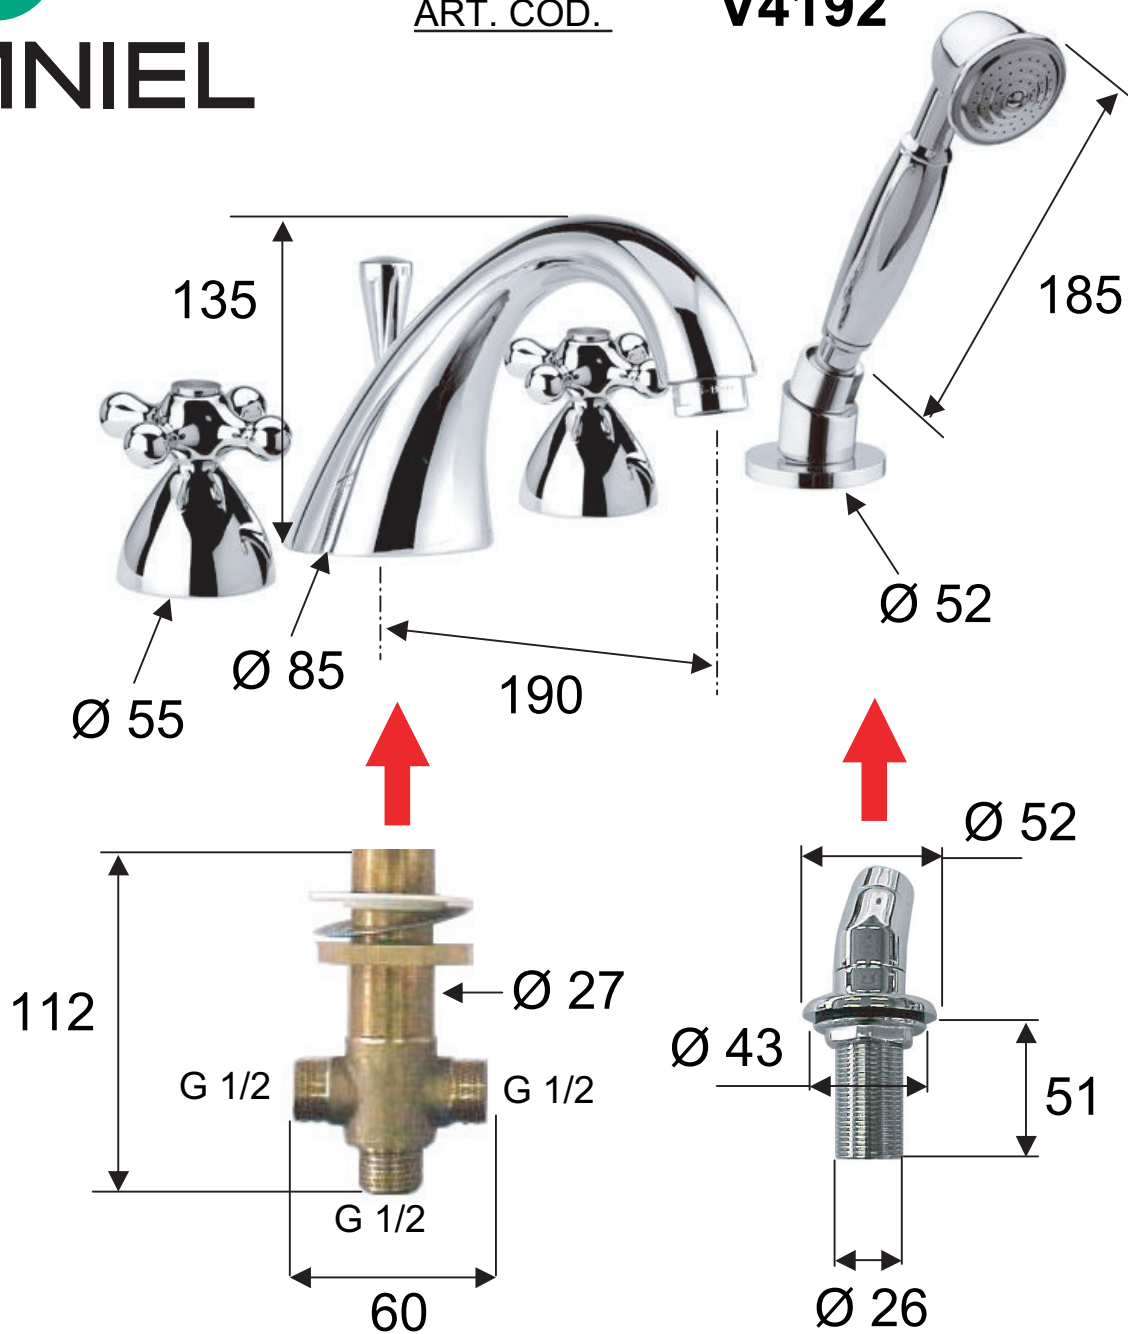

DANIEL

SCHEDA TECNICA TECHNICAL FEATURES

ART. COD.

V4192

MATERIALI / MATERIALS

OTTONE / BRASS

CROMATURA / CHROME PLATING

UNI EN 248