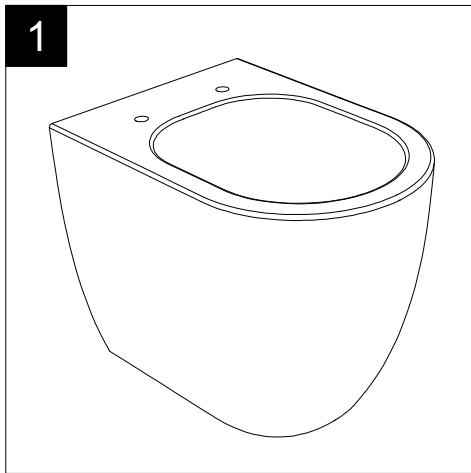

Guida all'installazione dei vasi a pavimento con kit di fissaggio a parete nascosto (cod. ACS51)

Serie: LIKE - BRIO - TOUCH - FLUT - SPEED

Installation guide for floor standing wc's with wall hidden fixing kit (cod. ACS51)

Serie: LIKE - BRIO - TOUCH - FLUT - SPEED

①