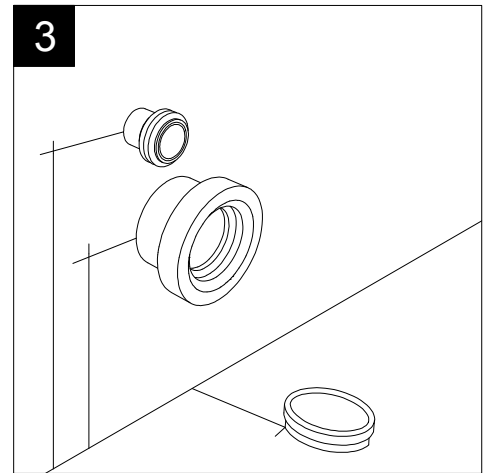

Guida all'installazione dei vasi a pavimento con kit di fissaggio a parete nascosto (cod. ACS51)

Serie: LIKE - BRIO - TOUCH - FLUT - SPEED

Installation guide for floor standing wc's with wall hidden fixing kit (cod. ACS51)

Serie: LIKE - BRIO - TOUCH - FLUT - SPEED

①