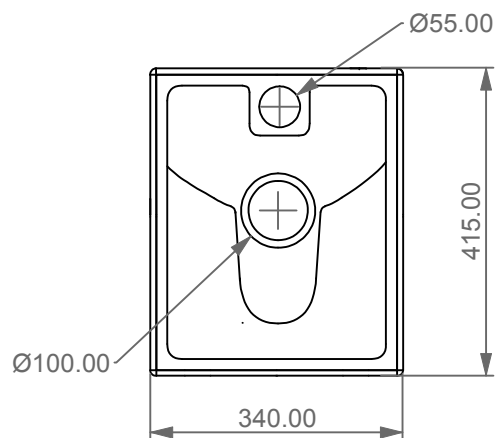

GSG
CERAMIC DESIGN

Vaso a terra Glass scarico a parete
convertibile a pavimento con curva tecnica
Glass wc back to wall, wall drain suitable
for floor drain with technical elbow

Con connessione eccentrica per scarico a suolo.
With outlying drainage connector for floor trap.

SECTION

TOP

REAR

FRONT

LEFT

Designation
Vaso a terra Glass scarico a parete
convertibile a pavimento con curva tecnica
Glass wc back to wall, wall drain suitable
for floor drain with technical elbow

Scale
1:10