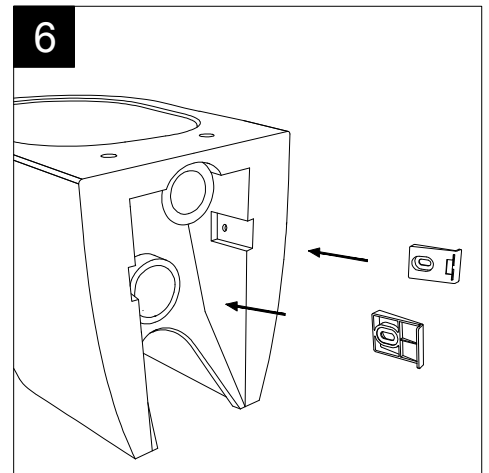

Guida all'installazione dei vasi a pavimento con kit di fissaggio a parete nascosto (cod. ACS51)

Serie: LIKE - BRIO - TOUCH - FLUT - SPEED

Installation guide for floor standing wc's with wall hidden fixing kit (cod. ACS51)

Serie: LIKE - BRIO - TOUCH - FLUT - SPEED

①