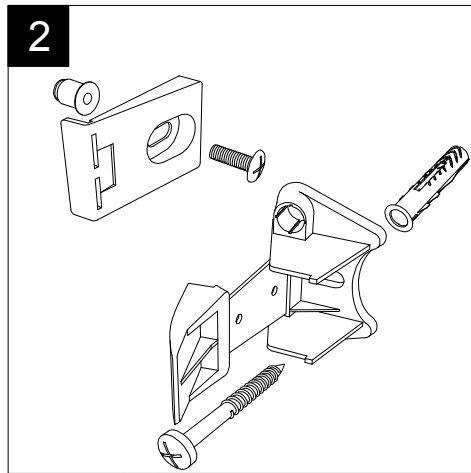

Guida all'installazione dei vasi a pavimento con kit di fissaggio a parete nascosto (cod. ACS51)

Serie: LIKE - BRIO - TOUCH - FLUT - SPEED

Installation guide for floor standing wc's with wall hidden fixing kit (cod. ACS51)

Serie: LIKE - BRIO - TOUCH - FLUT - SPEED

①