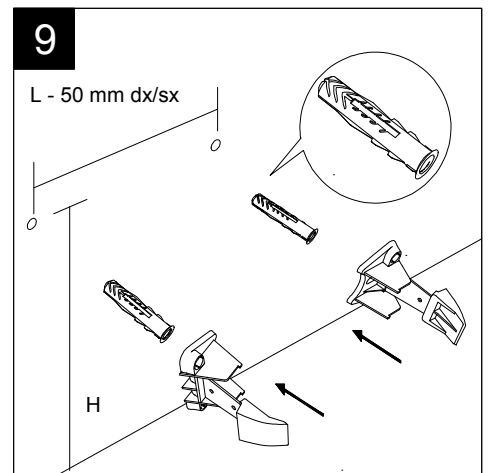

Guida all'installazione dei vasi a pavimento con kit di fissaggio a parete nascosto (cod. ACS51)

Serie: LIKE - BRIO - TOUCH - FLUT - SPEED

Installation guide for floor standing wc's with wall hidden fixing kit (cod. ACS51)

Serie: LIKE - BRIO - TOUCH - FLUT - SPEED

①