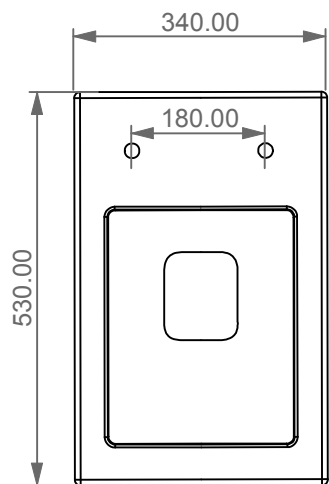

GSG
CERAMIC DESIGN

Vaso a terra Glass scarico a parete
convertibile a pavimento con curva tecnica
Glass wc back to wall, wall drain suitable
for floor drain with technical elbow

Con connessione eccentrica per scarico a suolo.
With outlying drainage connector for floor trap.

SECTION

TOP

REAR

FRONT

LEFT

Designation
Vaso a terra Glass scarico a parete
convertibile a pavimento con curva tecnica
Glass wc back to wall, wall drain suitable
for floor drain with technical elbow

Scale
1:10