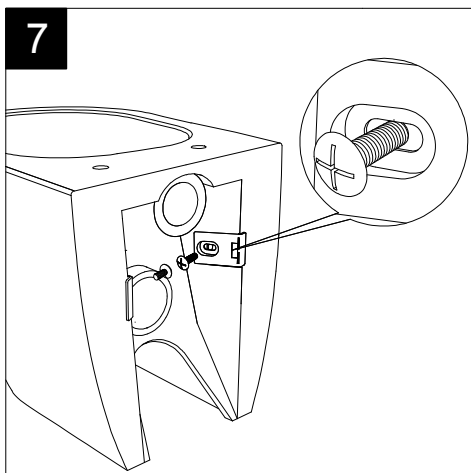

Guida all'installazione dei vasi a pavimento con kit di fissaggio a parete nascosto (cod. ACS51)

Serie: LIKE - BRIO - TOUCH - FLUT - SPEED

Installation guide for floor standing wc's with wall hidden fixing kit (cod. ACS51)

Serie: LIKE - BRIO - TOUCH - FLUT - SPEED

①