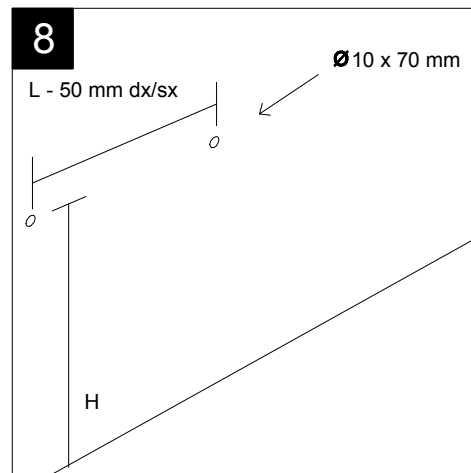

Guida all'installazione dei vasi a pavimento con kit di fissaggio a parete nascosto (cod. ACS51)

Serie: LIKE - BRIO - TOUCH - FLUT - SPEED

Installation guide for floor standing wc's with wall hidden fixing kit (cod. ACS51)

Serie: LIKE - BRIO - TOUCH - FLUT - SPEED

①