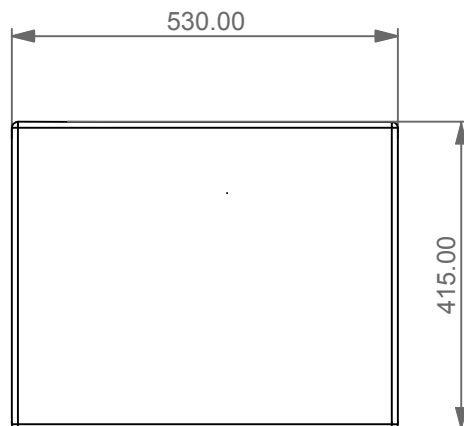

SECTION

TOP

REAR

FRONT

LEFT

Designation
Vaso a terra Glass scarico a parete
convertibile a pavimento con curva tecnica
Glass wc back to wall, wall drain suitable
for floor drain with technical elbow

Scale
1:10