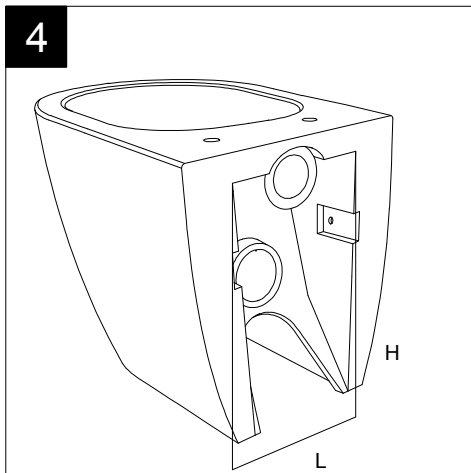

Guida all'installazione dei vasi a pavimento con kit di fissaggio a parete nascosto (cod. ACS51)

Serie: LIKE - BRIO - TOUCH - FLUT - SPEED

Installation guide for floor standing wc's with wall hidden fixing kit (cod. ACS51)

Serie: LIKE - BRIO - TOUCH - FLUT - SPEED

①