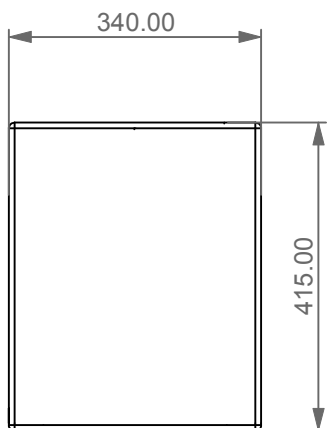

GSG
CERAMIC DESIGN

Vaso a terra Glass scarico a parete
convertibile a pavimento con curva tecnica
Glass wc back to wall, wall drain suitable
for floor drain with technical elbow

Con connessione eccentrica per scarico a suolo.
With outlying drainage connector for floor trap.

SECTION

TOP

REAR

FRONT

LEFT

Designation
Vaso a terra Glass scarico a parete
convertibile a pavimento con curva tecnica
Glass wc back to wall, wall drain suitable
for floor drain with technical elbow

Scale
1:10