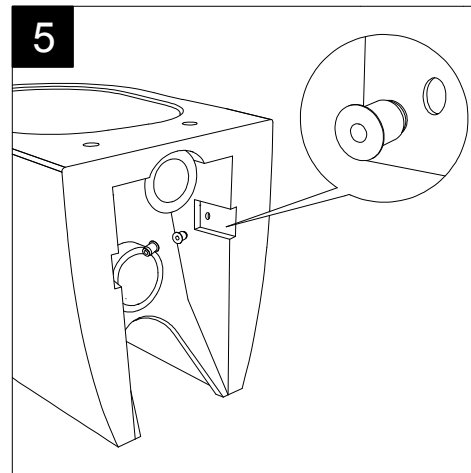

Guida all'installazione dei vasi a pavimento con kit di fissaggio a parete nascosto (cod. ACS51)

Serie: LIKE - BRIO - TOUCH - FLUT - SPEED

Installation guide for floor standing wc's with wall hidden fixing kit (cod. ACS51)

Serie: LIKE - BRIO - TOUCH - FLUT - SPEED

①