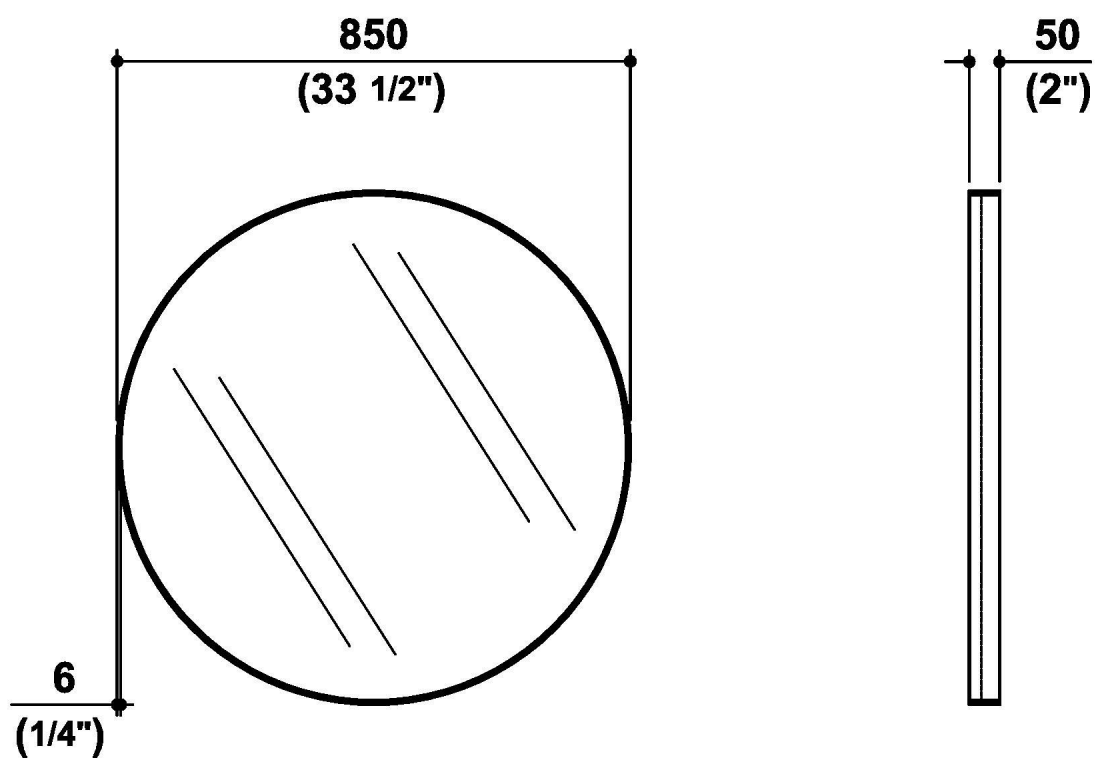

## MIRRORS

8MP910BI

Specchio Morphing Complements / Morphing Complements mirror.

Specchio concornice in metallo verniciato.

Finitura laccato bianco.

Dimensioni: Ø 850 x 50 mm

Mirror with metal frame.

White lacquer finish.

Dimensions: Ø 850 x 50 mm

## MIRRORS

8MP910BI

Disegno Complessivo / Overall Drawing

**MIRRORS**

8MP910BI

Dati operativi / Specifications		
Dimensioni / Dimensions	Ø 850 x 50 mm	Ø 33 7/16 x 2 inc
Marcatura CE / CE Marking		
Peso netto / Net weight	23.00 kg	50.71 lb

Peso ( Kg ) Weight ( lb )	25,00 ( Kg )	55,12 ( lb )
Volume ( dc3 ) - ( in3 )	103,79 ( dc3 )	6333,65 ( in3 )
h ( mm ) - ( in )	120,00 ( mm )	4,72 ( in )
L1 ( mm ) - ( in )	930,00 ( mm )	36,61 ( in )
L2 ( mm ) - ( in )	930,00 ( mm )	36,61 ( in )