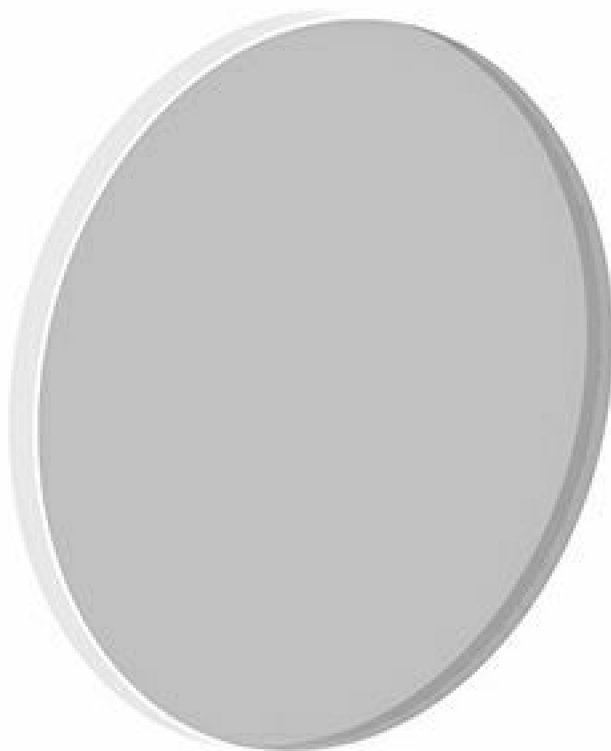

## MIRRORS

8MP910BI

Specchio Morphing Complements / Morphing Complements mirror.

Specchio concornice in metallo verniciato.

Finitura laccato bianco.

Dimensioni: Ø 850 x 50 mm

Mirror with metal frame.

White lacquer finish.

Dimensions: Ø 850 x 50 mm