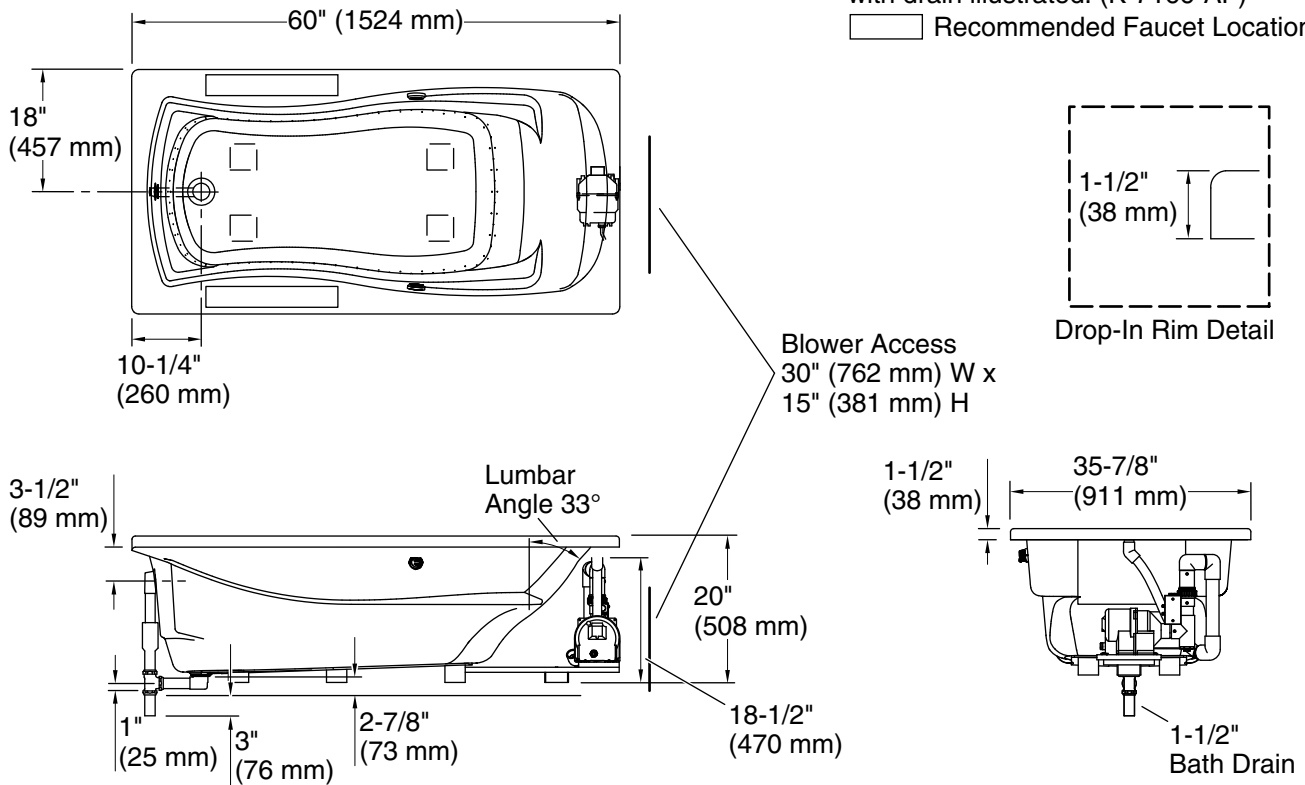

No change in measurements if connected with drain illustrated. (K-7166-AF)

□ Recommended Faucet Location

Required Electrical Service

One dedicated circuit required, protected with Class A Ground-Fault Circuit-Interrupter (GFCI). Outside North America, this device may be known as a Residual Current Device (RCD).

Blower, Heated 120 V, 15 A
Surface:

Technical Information

All product dimensions are nominal.

Installation:	Drop-in
Drain location:	End
Basin area, bottom:	46" x 24" (1168 mm x 610 mm)
Basin area, top:	54" x 27" (1372 mm x 686 mm)
Weight:	106 lbs (48.1 kg)
Minimum floor load:	44 lbs/ft² (214.8 kg/m²)
Water depth:	14" (356 mm)
Water capacity:	63 gal (238.5 L)
Cutout:	Drop-in, 58" x 34" (1473 mm x 864 mm)
Electrical component rating:	Blower: 120 V, 10 A, 60 Hz Heated Surface: 120 V, 0.5 A, 60 Hz
Minimum flat for door:	2" (50 mm)

Notes

Measure your actual product for rough-in details. Install this product according to the installation instructions.

The hot water supply should be 70% of the capacity of the bath or greater. Installations will vary.

Remote blower installation kit is available for relocating the blower. Provide additional access for servicing the blower.

Do not relocate or alter the PVC tee or coiled flexible tubing connected to the blower. Follow the blower relocation instructions exactly.

If installing a rim-mount faucet, make sure there is no interference above or below the deck before drilling any holes.