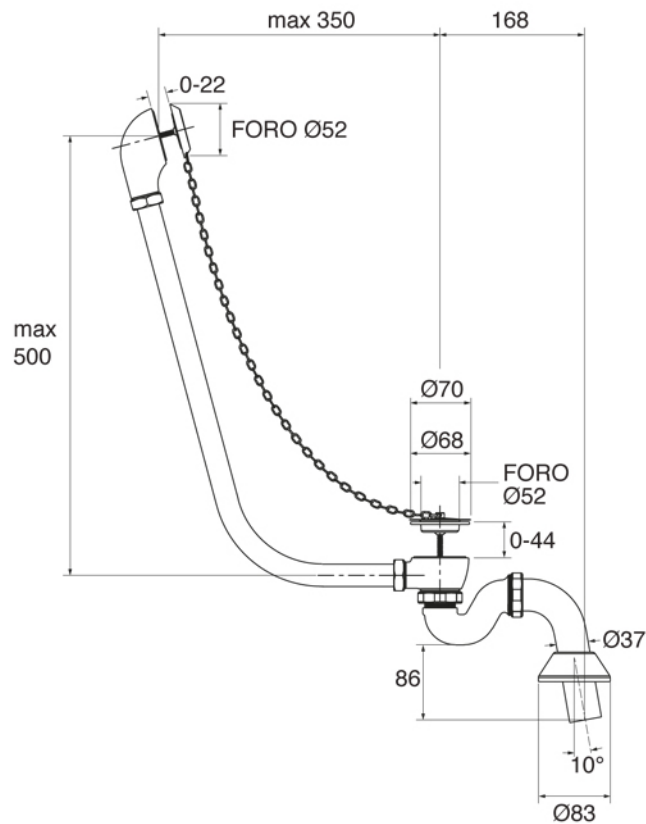

Feet model	A (mm)	B (mm)
Ball & Claw	1080	380
Flower	1030	330

CAST IRON BATHTUB Collection	
Code	Description
9153 9154	Cast iron bathtub 1700x780 (Kg. 129 - Lt. 190) Without taps holes, external unfinished With taps holes, external unfinished

Verona - Italy
tel. +39 045 8006917
fax. +39 045 8020111
gentry-home.com

CAST IRON BATHTUB Collection	
Code	Description
9130	Cast iron bathtub 1540x780
(kg. 113 - Lt. 170) Without taps holes, external unfinished
103	External painting External painting White
105	External painting RAL
106	Gold leaf decoration
107	Silver leaf decoration

Verona - Italy
 tel. +39 045 8006917
 fax. +39 045 8020111
 gentry-home.com

Ball and Claw

Flower

CAST IRON BATHTUB Collection	
Code	Description
9168	Ball&Claw cast iron feet Unfinished White Chrome Incalux, Nickel, Dark Gold, Rose Gold Bronze, Dark Nickel, Copper
9171	
9169-C	
9170-I/N/O/OR	
9170-B/ND/R	
9196	Flower cast iron feet Unfinished White Chrome Incalux, Nickel, Dark Gold, Rose Gold Bronze, Dark Nickel, Copper
9199	
9197-C	
9198-I/N/O/OR	
9198-B/ND/R	

Verona - Italy
 tel. +39 045 8006917
 fax. +39 045 8020111
 gentry-home.com

CAST IRON BATHTUB Collection	
Code	Description
0190-C 0191-I/N/O/OR 0191-B/ND/R	<p>Exposed bath waste with drain stopper chain and overflow with exposed pipes for floor connector and siphon</p> <p>Chrome Incalux, Nickel, Dark Gold, Rose Gold Bronze, Dark Nickel, Copper</p>