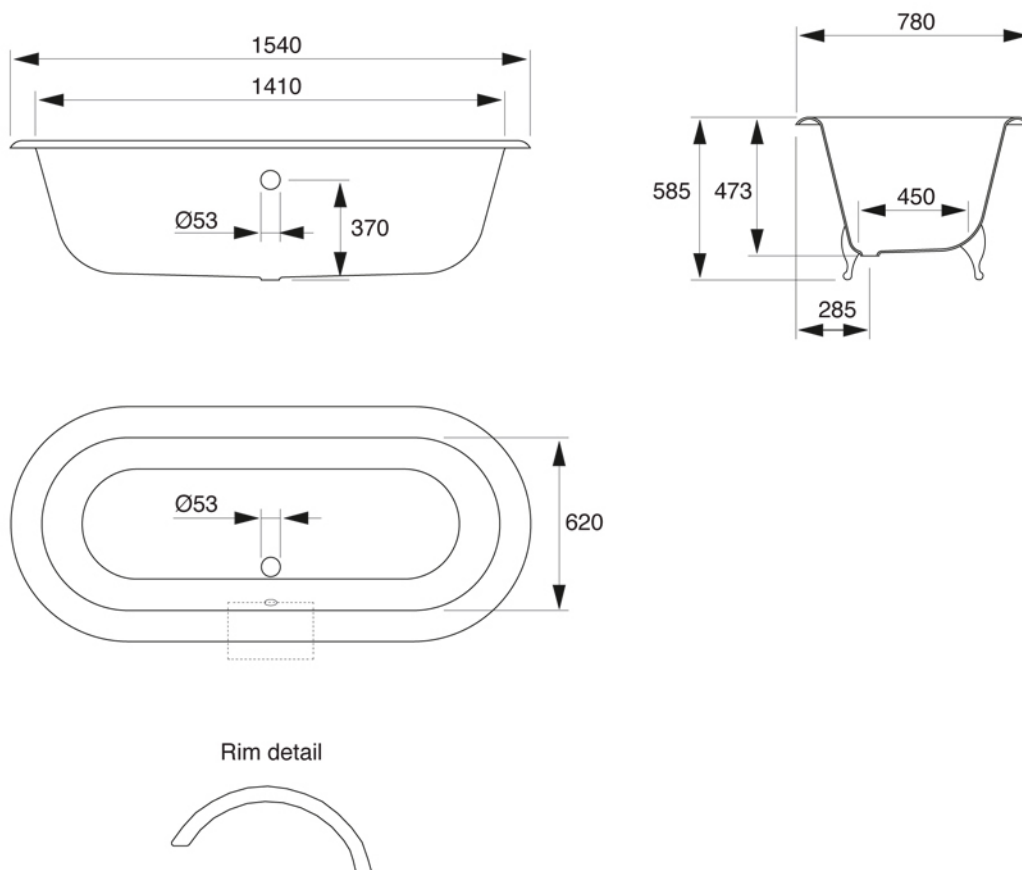

Feet model	A (mm)	B (mm)
Ball & Claw	1080	380
Flower	1030	330

CAST IRON BATHTUB Collection	
Code	Description
9153 9154	Cast iron bathtub 1700x780 (Kg. 129 - Lt. 190) Without taps holes, external unfinished With taps holes, external unfinished

Verona - Italy
tel. +39 045 8006917
fax. +39 045 8020111
gentry-home.com

CAST IRON BATHTUB Collection	
Code	Description
9130	Cast iron bathtub 1540x780
(kg. 113 - Lt. 170) Without taps holes, external unfinished
103	External painting External painting White
105	External painting RAL
106	Gold leaf decoration
107	Silver leaf decoration

Verona - Italy
 tel. +39 045 8006917
 fax. +39 045 8020111
 gentry-home.com

Ball and Claw

Flower

CAST IRON BATHTUB Collection	
Code	Description
9168	Ball&Claw cast iron feet Unfinished White Chrome Incalux, Nickel, Dark Gold, Rose Gold Bronze, Dark Nickel, Copper
9171	
9169-C	
9170-I/N/O/OR	
9170-B/ND/R	
9196	Flower cast iron feet Unfinished White Chrome Incalux, Nickel, Dark Gold, Rose Gold Bronze, Dark Nickel, Copper
9199	
9197-C	
9198-I/N/O/OR	
9198-B/ND/R	

Verona - Italy
 tel. +39 045 8006917
 fax. +39 045 8020111
 gentry-home.com

CAST IRON BATHTUB Collection	
Code	Description
0190-C 0191-I/N/O/OR 0191-B/ND/R	<p>Exposed bath waste with drain stopper chain and overflow with exposed pipes for floor connector and siphon</p> <p>Chrome Incalux, Nickel, Dark Gold, Rose Gold Bronze, Dark Nickel, Copper</p>