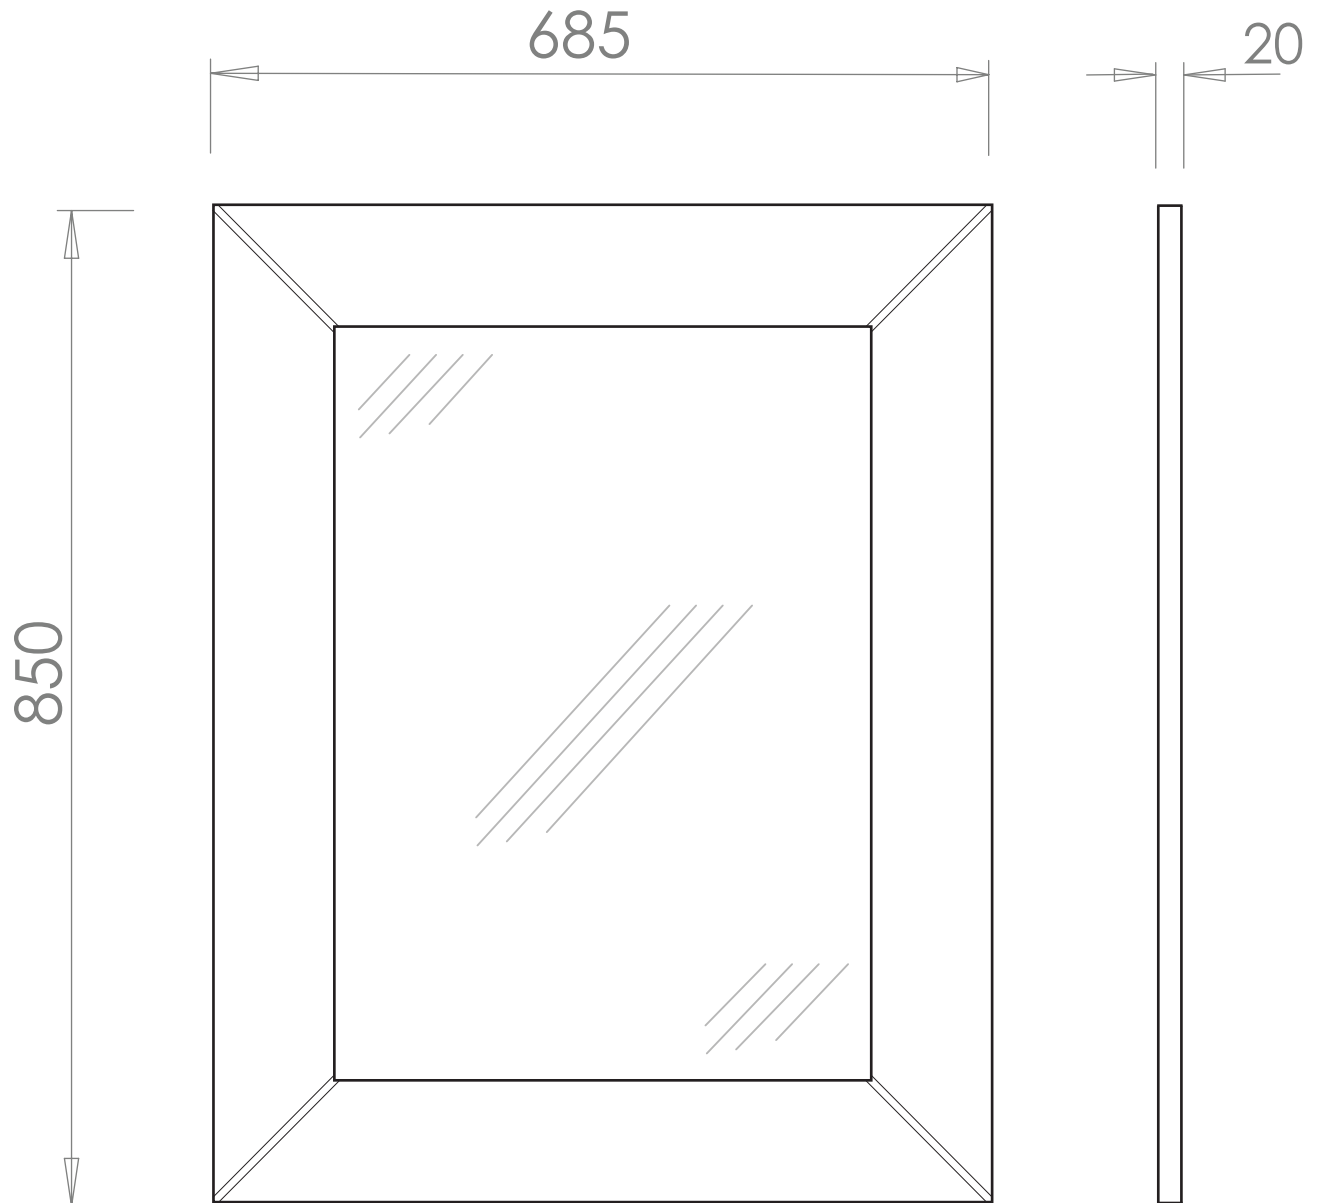

Mirrors	
Wall hung mirror	Rebecca

We recommend that all products are purchased with the assistance of a specialist bathroom retailer and always installed by an experienced installer who is a member of a recognized association. All sizes quoted are nominal: items may vary by plus or minus 2% against the figures quoted. When planning installations where dimensions are critical, it is essential that the space allowed for individual items is physically checked. Imperial Bathrooms can not be held liable for any costs associated with items not fitting in any given area. The contents of this statement are based on information correct at the time of publication. We reserve the right to make alterations and changes in product characteristics, fixing, packaging, operation etc at any time without notice.