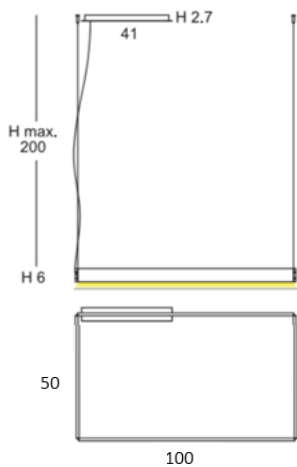

INSTALACIÓN / INSTALLATION
- PCB-LED 75W 500mA V D P
Cálida / *Warm 3000K 5579lm*
Neutra / *Neutral 4000K 5836lm*

A

V dim 1-10V

D dim DALI

P dim PUSH

REF.
24840/50x100

REF.
24840/50x120

REF.
24840/50x100