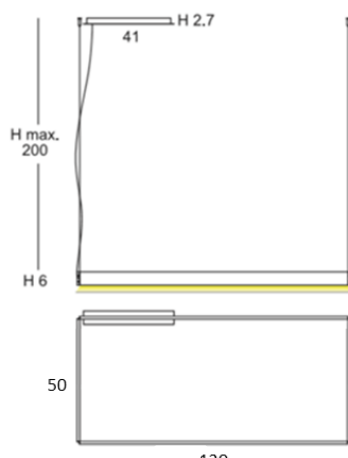

INSTALACIÓN / INSTALLATION
- PCB-LED 75W 500mA V D P
Cálida / *Warm 3000K 5579lm*
Neutra / *Neutral 4000K 5836lm*

A

V dim 1-10V

D dim DALI

P dim PUSH

REF.
24840/50x100

REF.
24840/50x120

REF.
24840/50x100