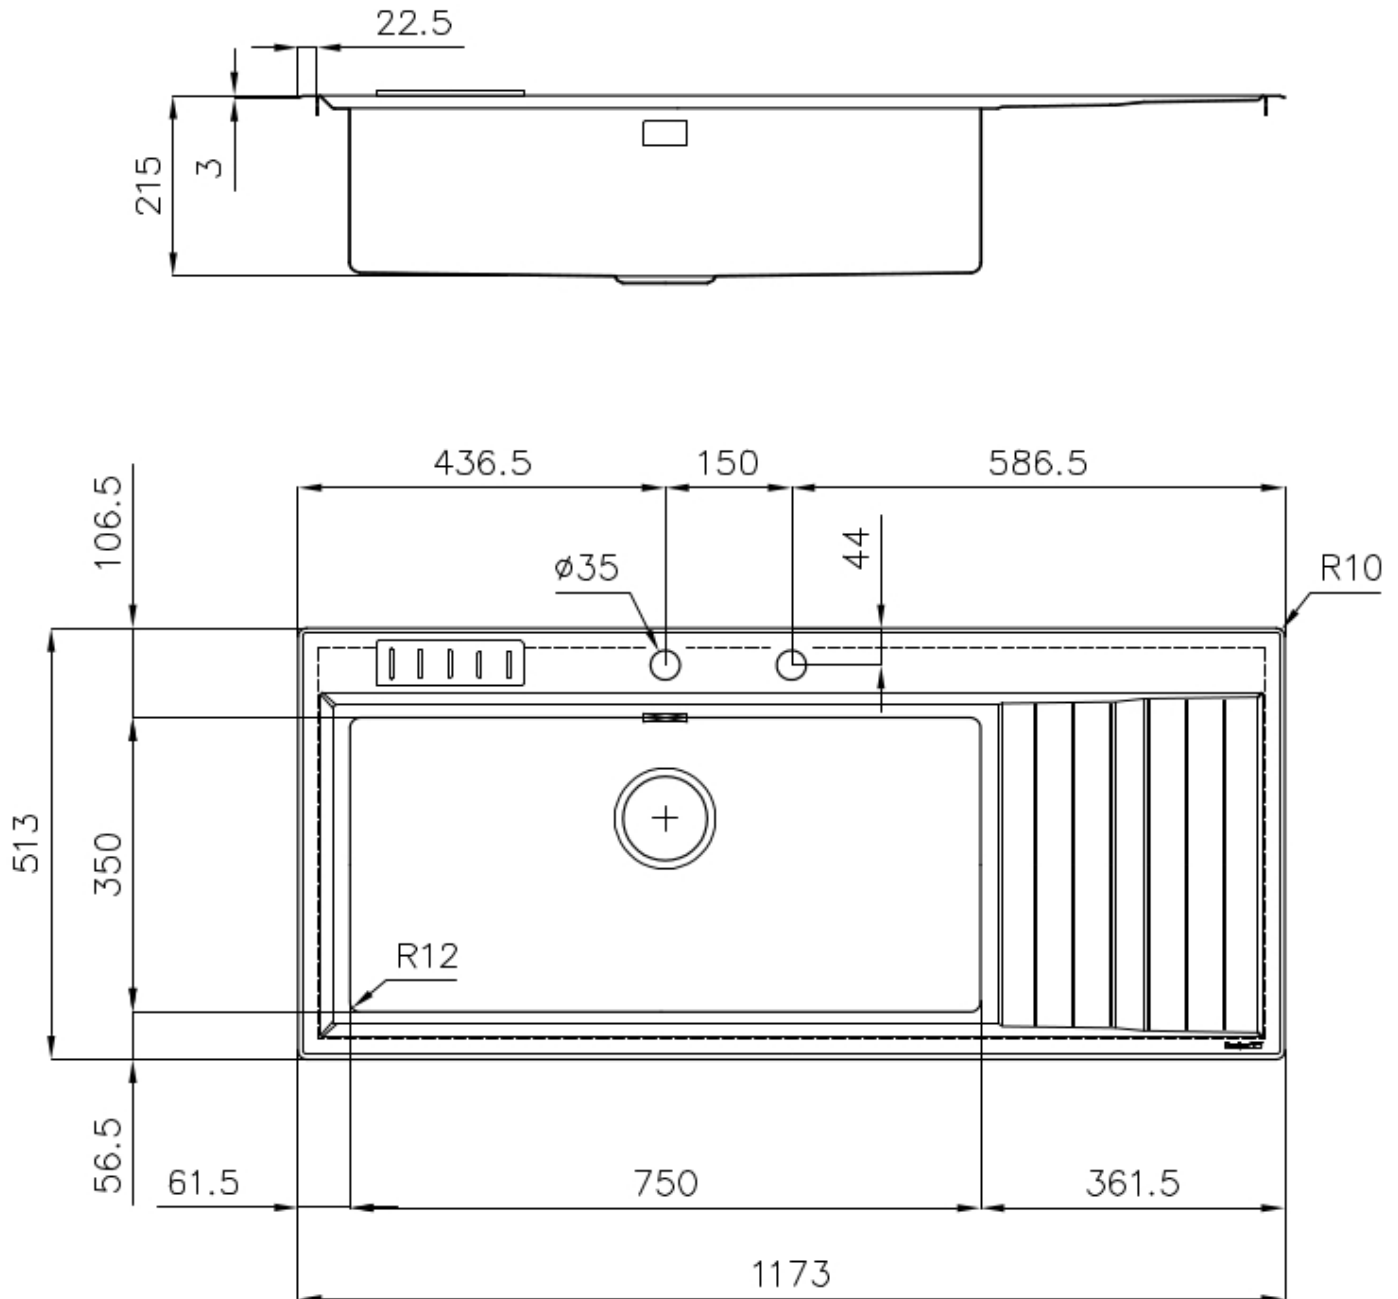

Small radius

Bowls with squared shapes with a modern design and an increased capacity, for a minimal aesthetics connected with an extreme practicality.

TECHNICAL DATA